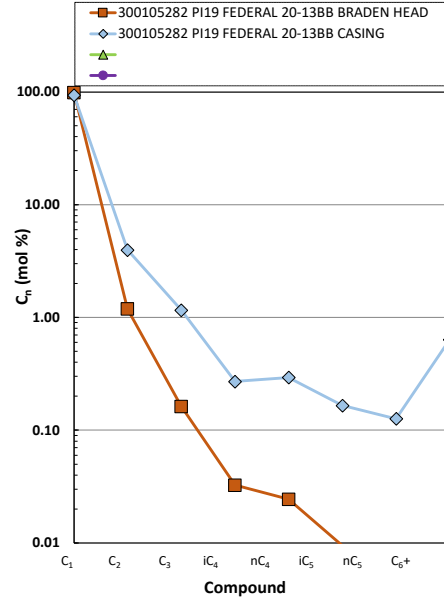

Hydrocarbon Composition Plot