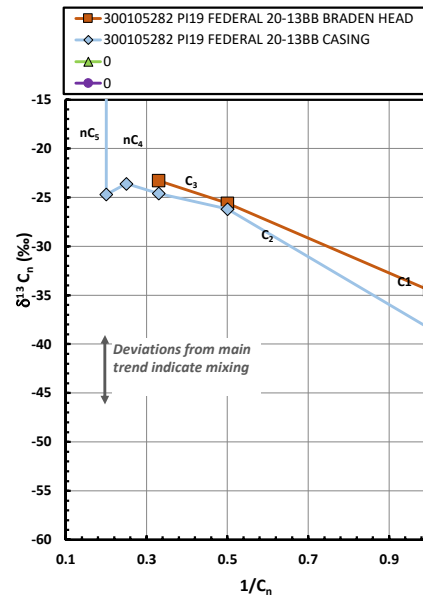

Mixing Plot