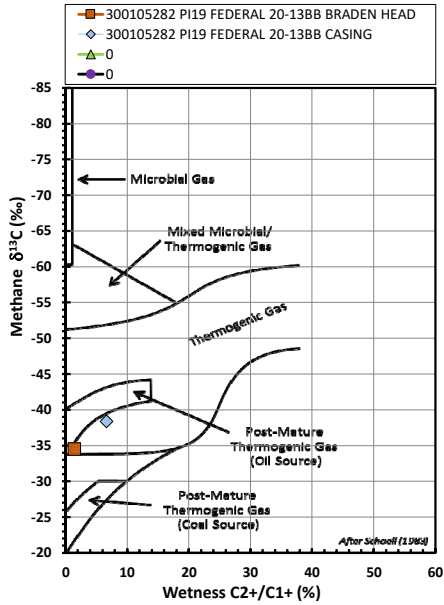

Methane $\delta^{13}\text{C}$ vs Wetness Genetic Classification Plot

Haworth Ratio Plot - Characterization of Hydrocarbon Type