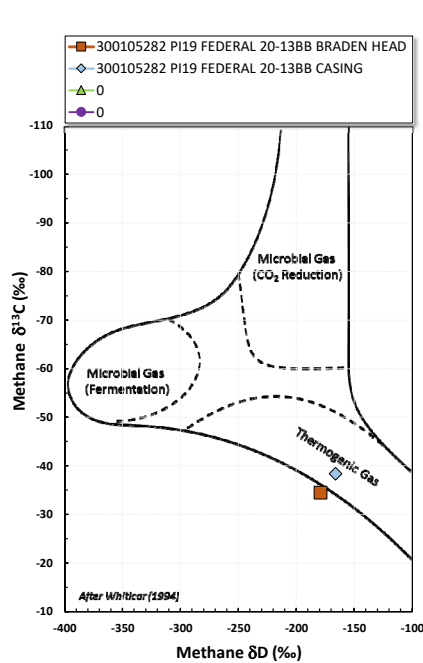

Haworth Ratio Plot - Characterization of Hydrocarbon Type