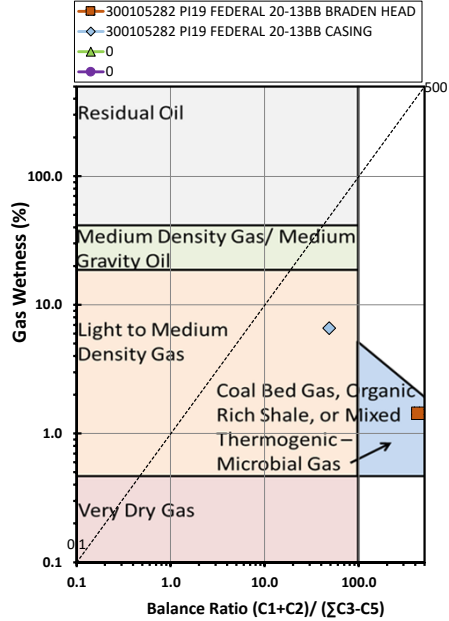

Haworth Ratio Plot - Characterization of Hydrocarbon Type