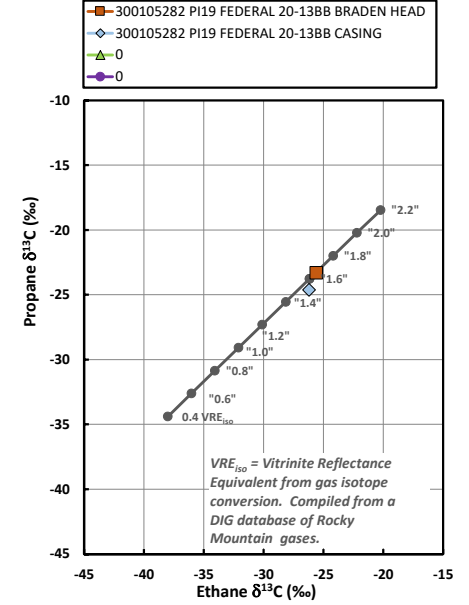

Ethane - Propane Maturity Plot