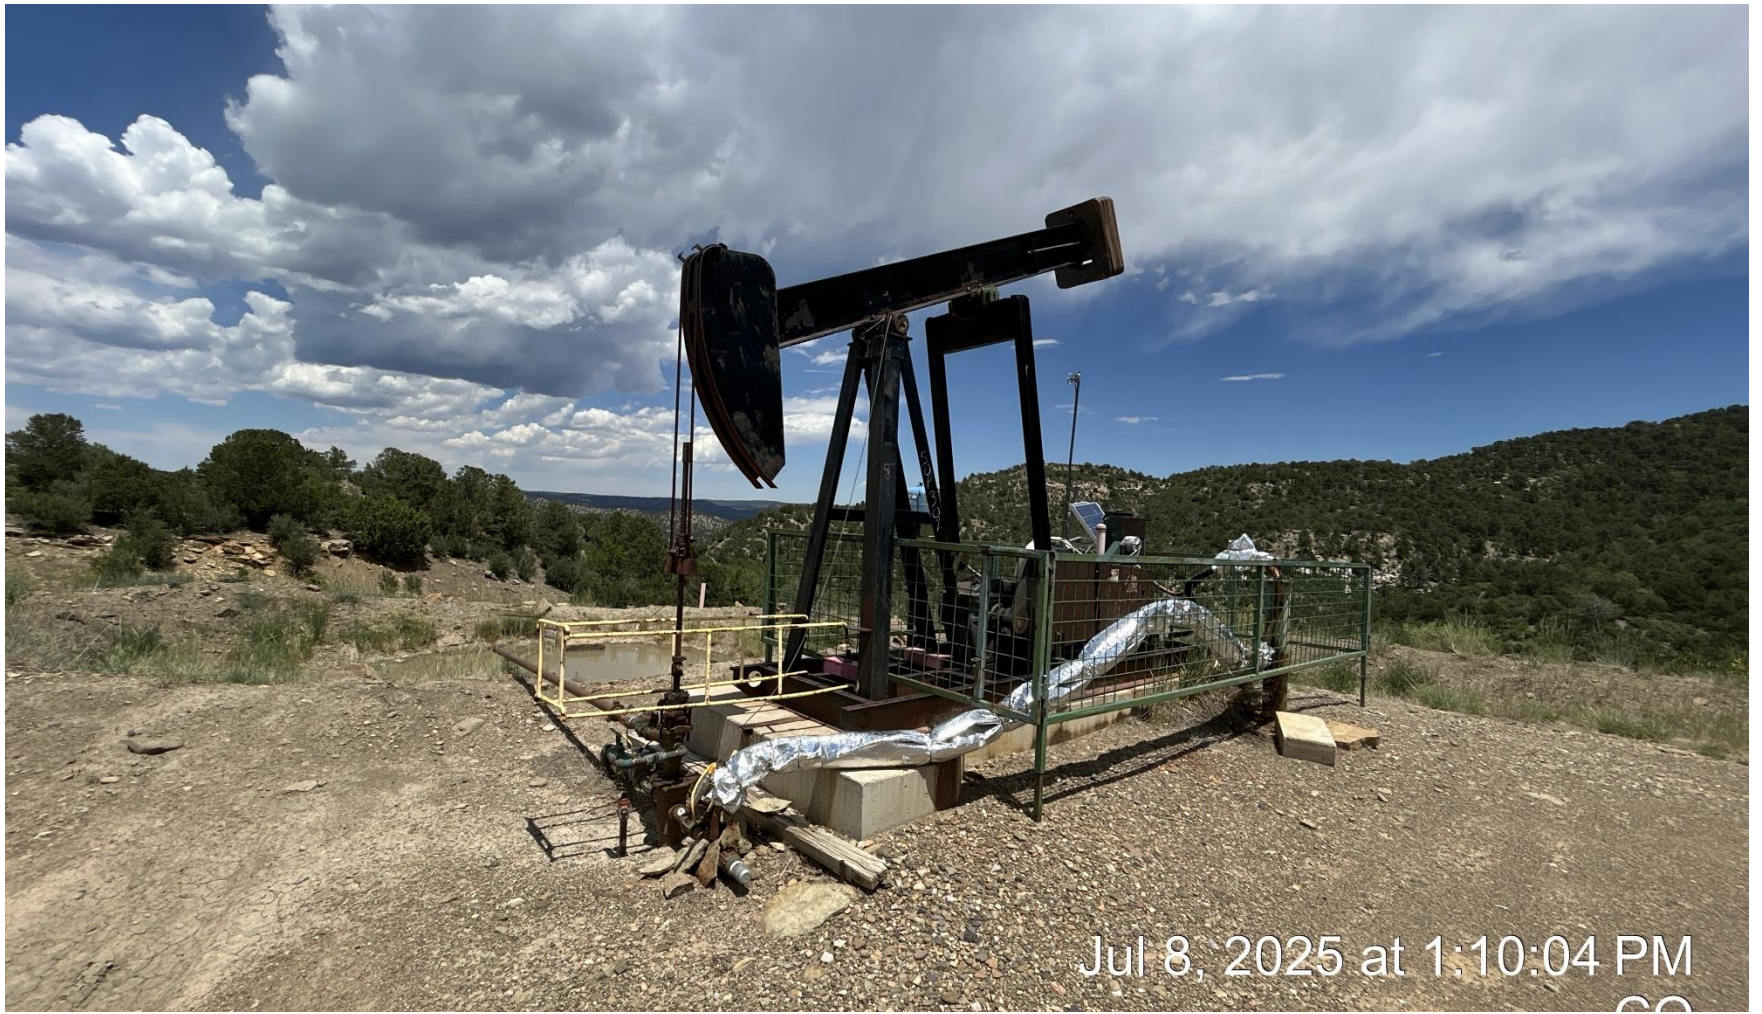

WELL NAME: , Squirrel 41-18

API #: 071-06576

PHOTO 1: WELL SIGN

PHOTO 2: LOCATION

PHOTO 3: WELLHEAD AND EQUIPMENT