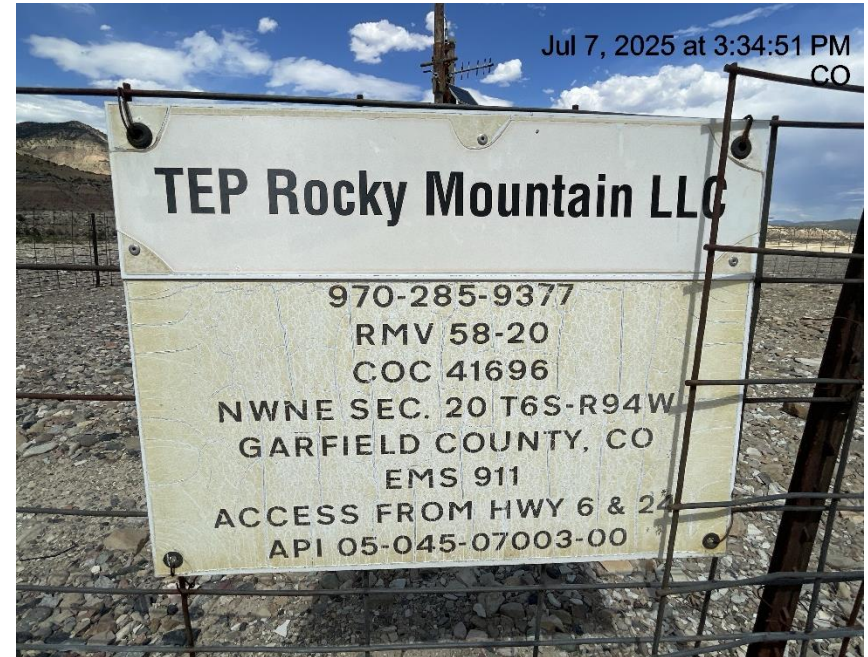

Inspection/Audit Photos

Location Name: TEP Rocky Mountain LLC RMV 58-20 Pad

Location # 335135

Photo # 48 From entrance to location

Photo # 49 Location

Inspection/Audit Photos

Location Name: TEP Rocky Mountain LLC RMV 58-20 Pad

Location # 335135

Photo # 50 Location