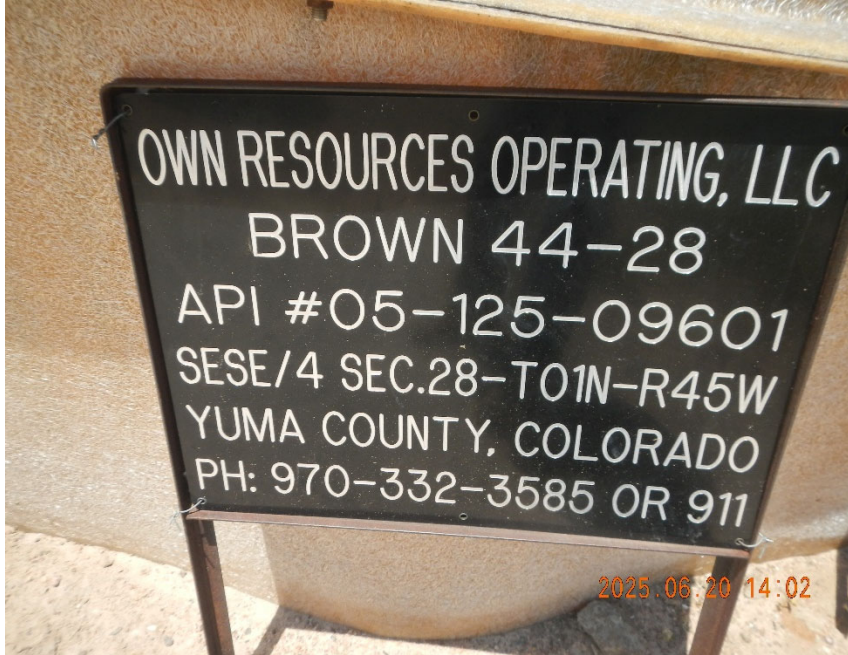

Inspection Photos
Location Name: Brown 44-28
API Number: 125-09601

1. Lease sign at well location.

2. View of wellhead.

Inspection Photos
Location Name: Brown 44-28
API Number: 125-09601

3. View of equipment inside well house.

4. View of Domestic Tap at well location.

Inspection Photos
Location Name: Brown 44-28
API Number: 125-09601

5. Well location overview.

6. Gas meter inside meter shed

Inspection Photos
Location Name: Brown 44-28
API Number: 125-09601