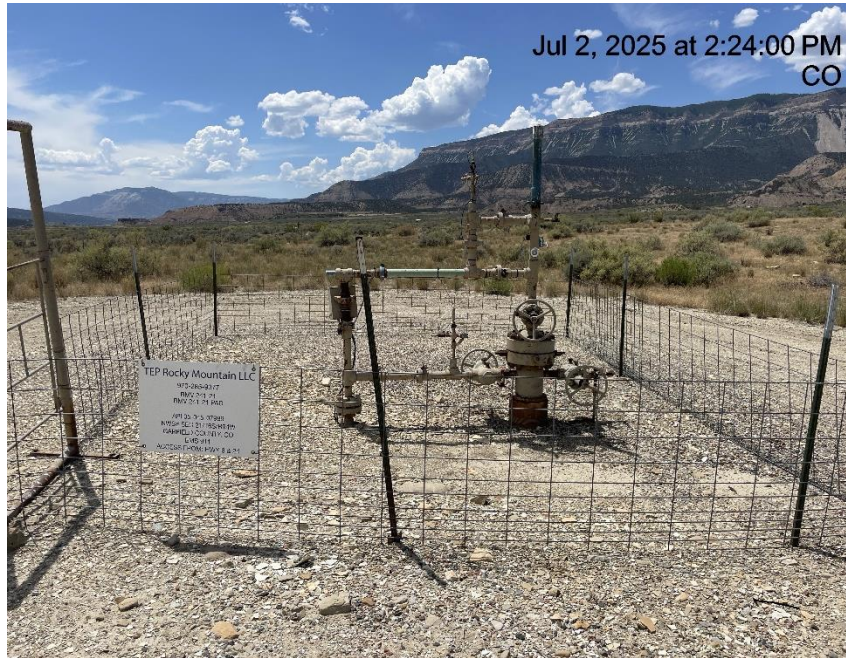

Inspection/Audit Photos

Location Name: TEP ROCKY MOUNTAIN LLC CLOUGH RMV 241-21 Pad

Location ID: 324179

Photo # 9564 From entrance to location

Photo # 9565 Location

Inspection/Audit Photos

Location Name: TEP ROCKY MOUNTAIN LLC CLOUGH RMV 241-21 Pad

Location ID: 324179

Photo # 9566 Location