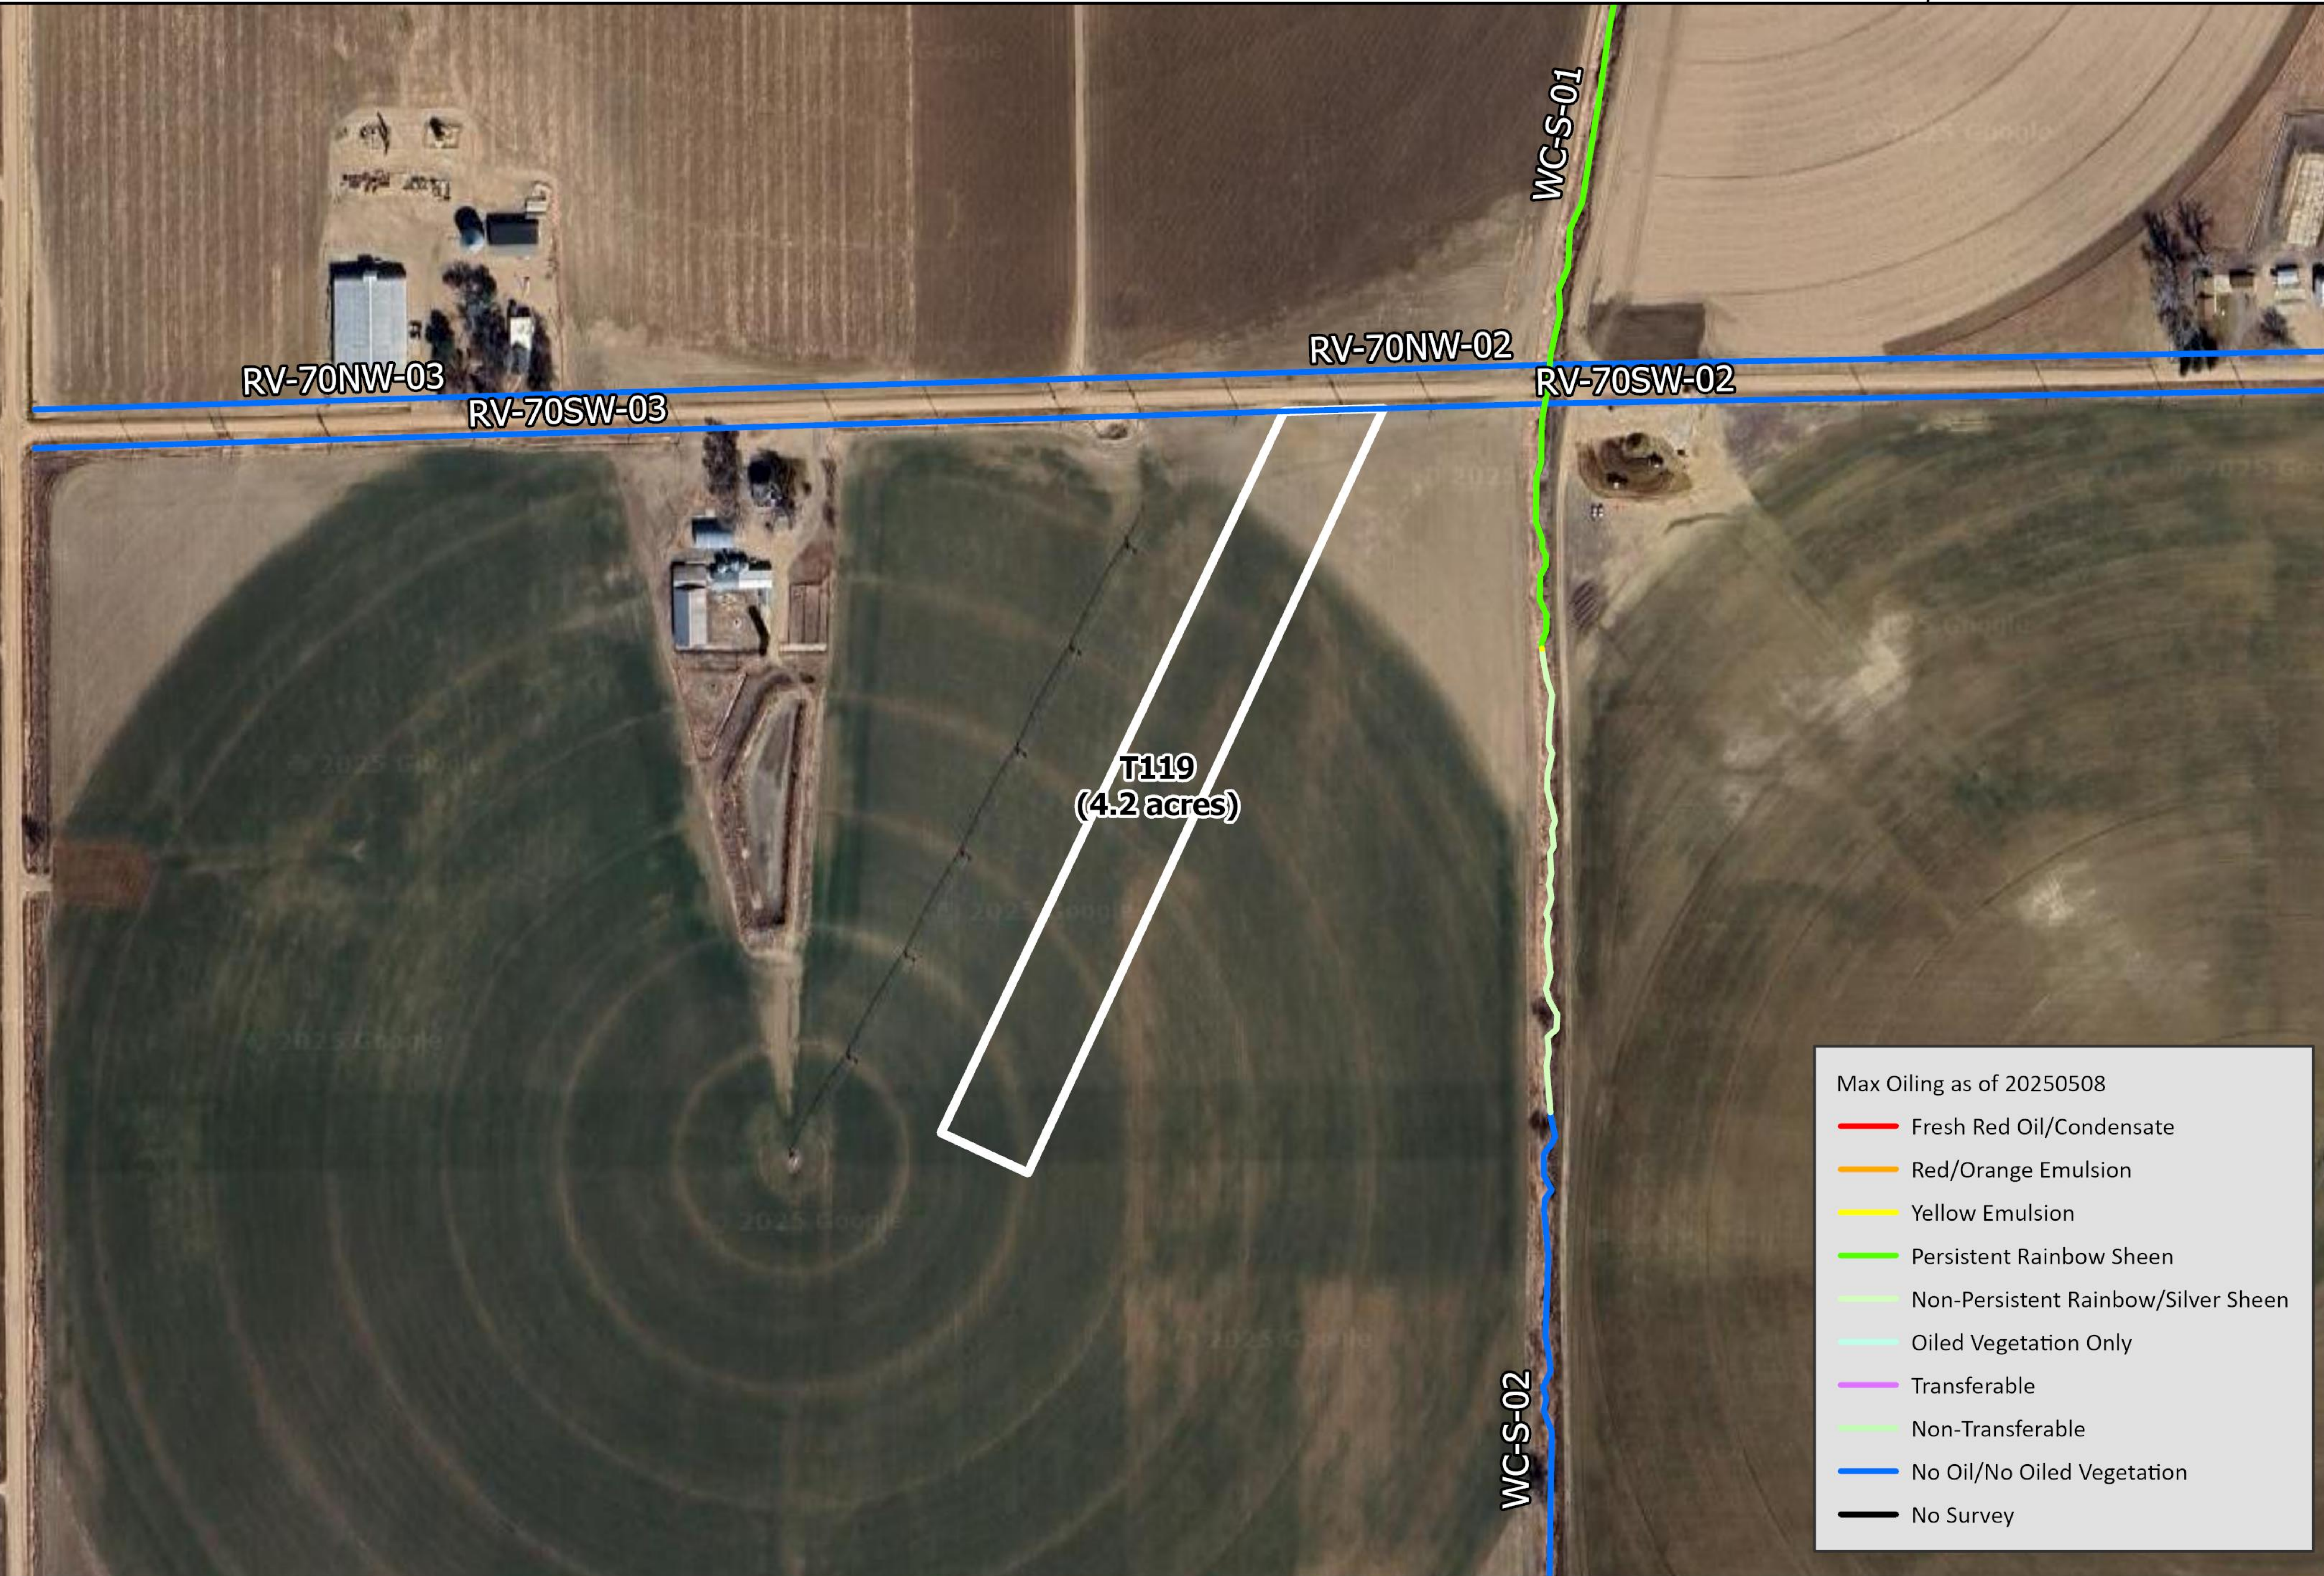

Most Recent Oiling as of 20250508

- Fresh Red Oil/Condensate
- Red/Orange Emulsion
- Yellow Emulsion
- Persistent Rainbow Sheen
- Non-Persistent Rainbow/Silver Sheen
- Oiled Vegetation Only
- Transferable
- Non-Transferable
- No Oil/No Oiled Vegetation
- No Survey

Max Oiling as of 20250508

- Fresh Red Oil/Condensate
- Red/Orange Emulsion
- Yellow Emulsion
- Persistent Rainbow Sheen
- Non-Persistent Rainbow/Silver Sheen
- Oiled Vegetation Only
- Transferable
- Non-Transferable
- No Oil/No Oiled Vegetation
- No Survey

RV-70NW-02

2025-04-18 16:47:58  
+40.493245,-104.595961  
Index number:632

RV-70NW-02

2025-04-18 16:55:38  
+40.493321,-104.589715  
Index number:633

RV-70SW-02

2025-04-18 16:19:54  
+40.493223,-104.589546  
Index number:624

RV-70SW-02

2025-04-18 16:24:40  
+40.493092,-104.593219  
Index number:625

RV-70SW-02

2025-04-18 16:24:48  
+40.493092,-104.593219  
Index number:626

RV-70SW-02

2025-04-18 16:32:03  
+40.493145,-104.597476  
Index number:627