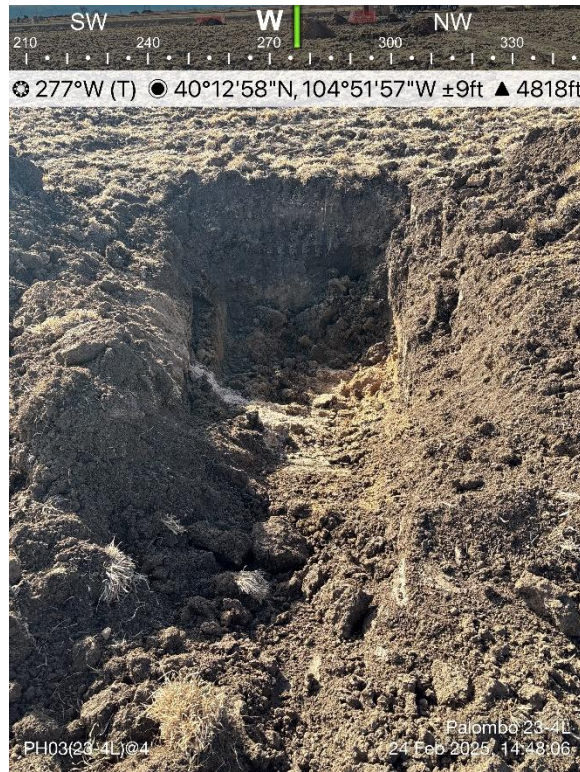

PH02 (23-4L)@4'

PH03 (23-4L)@4'