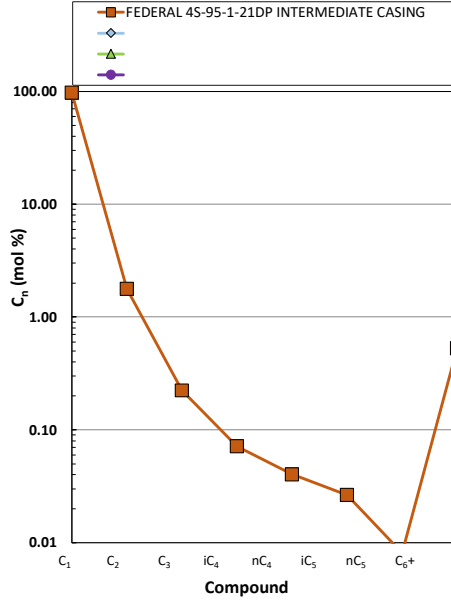

Hydrocarbon Composition Plot