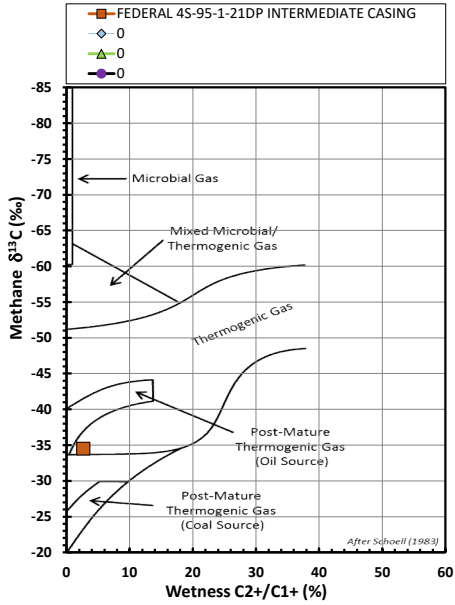

Methane $\delta^{13}\text{C}$ vs Wetness Genetic Classification Plot

Haworth Ratio Plot - Characterization of Hydrocarbon Type