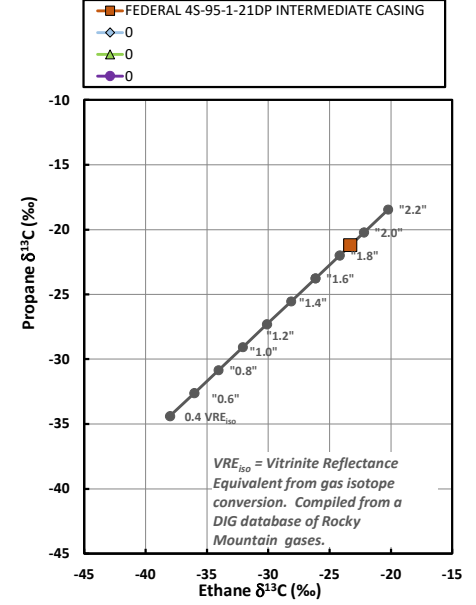

Ethane - Propane Maturity Plot

Methane $\delta^{13}\text{C}$ vs C1/(C2+C3) Genetic Classification Plot