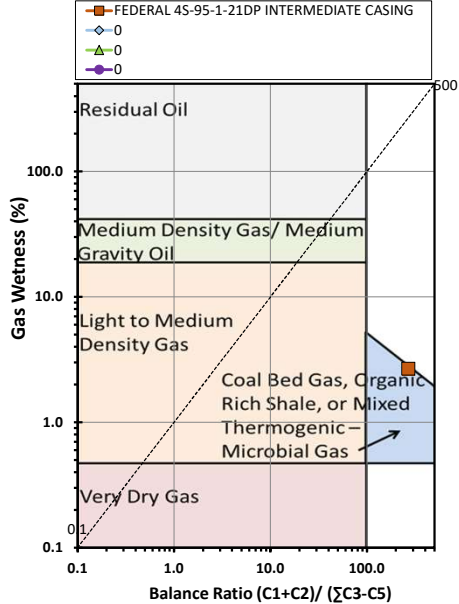

Haworth Ratio Plot - Characterization of Hydrocarbon Type