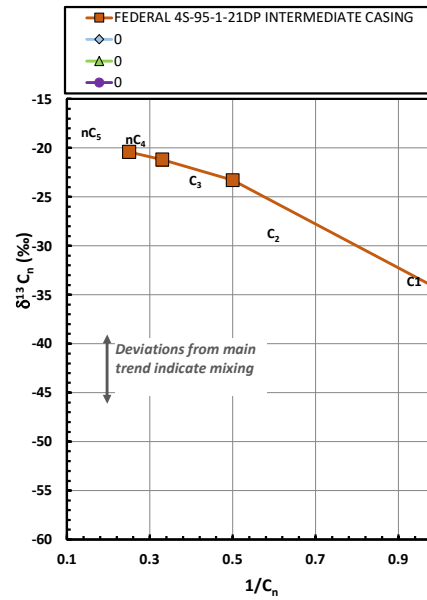

Mixing Plot

Methane $\delta^{13}\text{C}$ vs C1/(C2+C3) Genetic Classification Plot