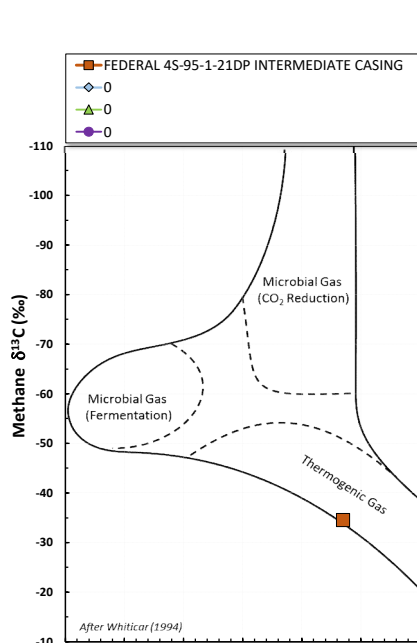

Haworth Ratio Plot - Characterization of Hydrocarbon Type