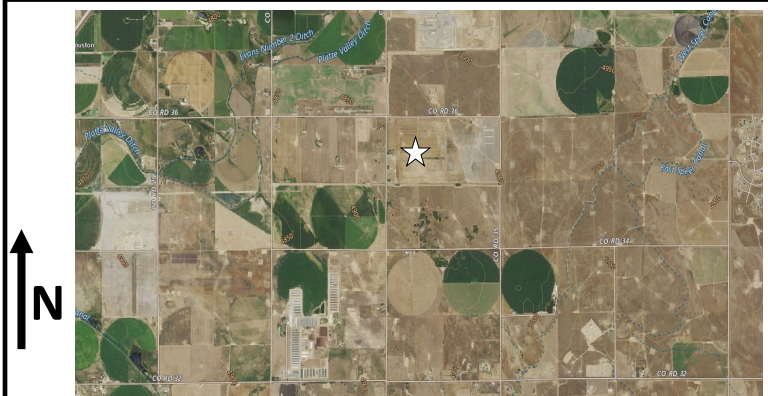

**Figure 1**

**Site Location Map**  
**Kerr-McGee Oil and Gas Onshore LP**  
**Plus L 11-2D Wellhead**  
 SENW Sec. 11-T3N-R66W  
 Weld County, Colorado

Source: USGS 7.5 Minute Topographic Map, Milton Reservoir, CO Quadrangle