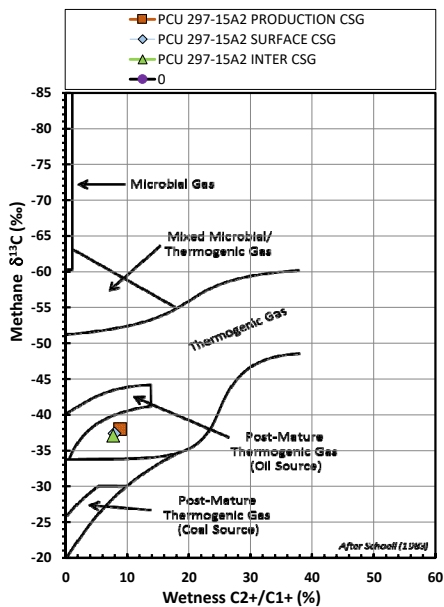

Methane $\delta^{13}\text{C}$ vs Wetness Genetic Classification Plot

Haworth Ratio Plot - Characterization of Hydrocarbon Type