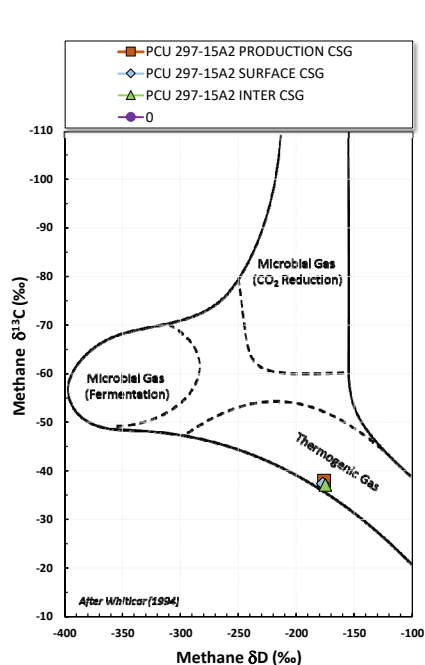

Haworth Ratio Plot - Characterization of Hydrocarbon Type