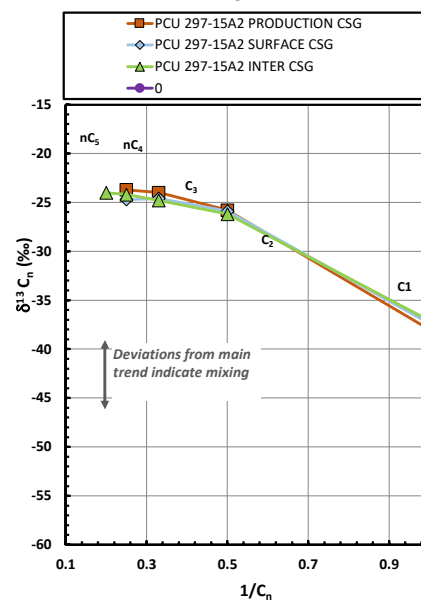

Mixing Plot