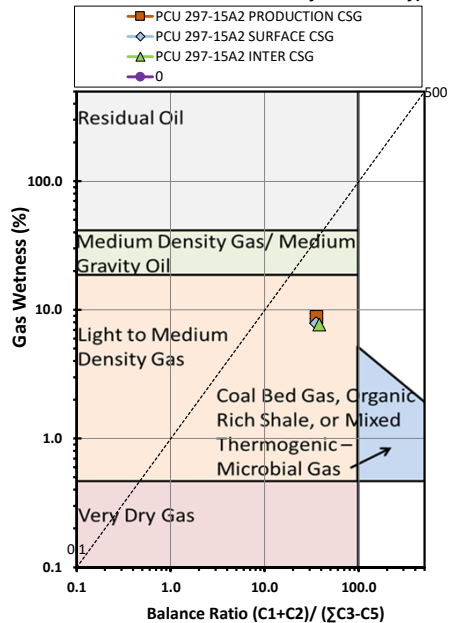

Haworth Ratio Plot - Characterization of Hydrocarbon Type