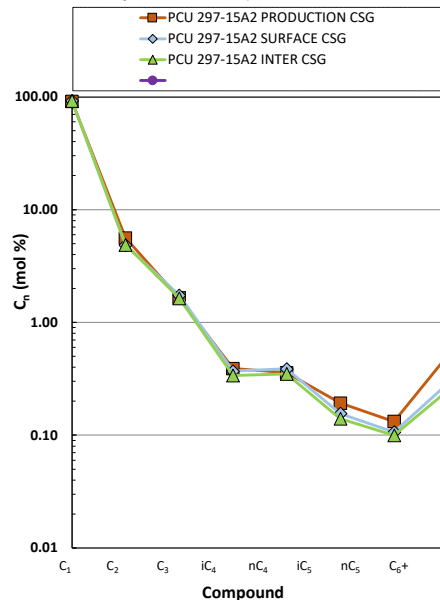

Hydrocarbon Composition Plot