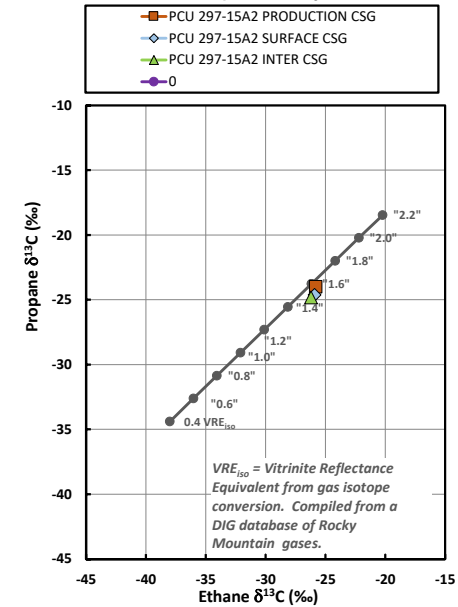

Ethane - Propane Maturity Plot