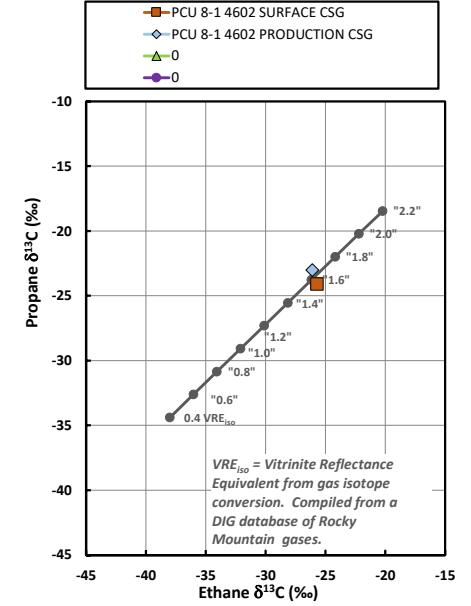

Ethane - Propane Maturity Plot