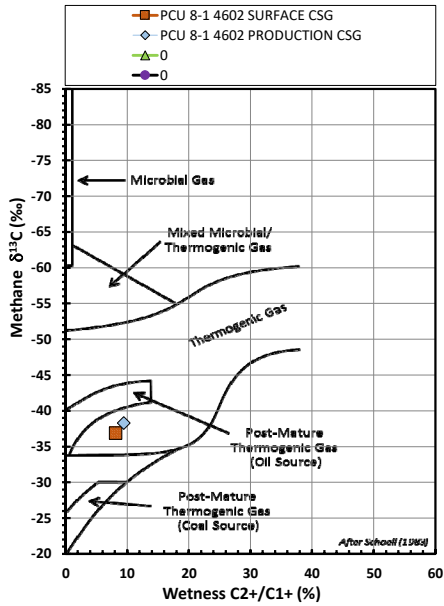

Methane $\delta^{13}\text{C}$ vs Wetness Genetic Classification Plot

Haworth Ratio Plot - Characterization of Hydrocarbon Type