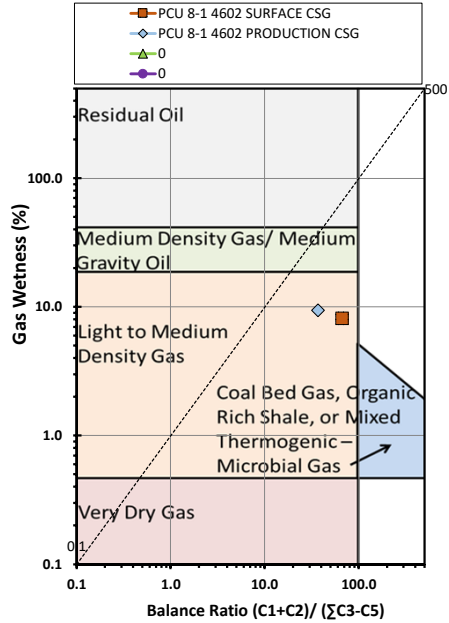

Haworth Ratio Plot - Characterization of Hydrocarbon Type