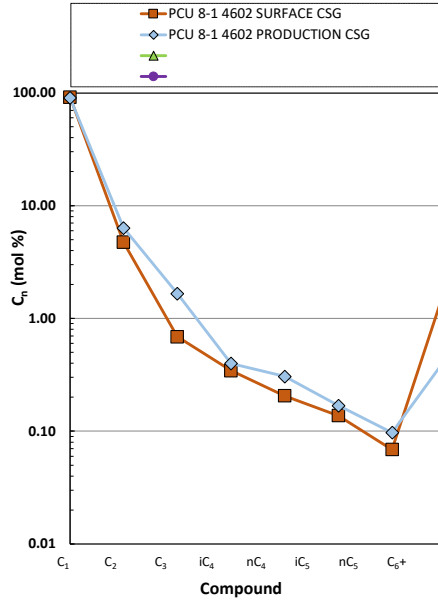

Hydrocarbon Composition Plot