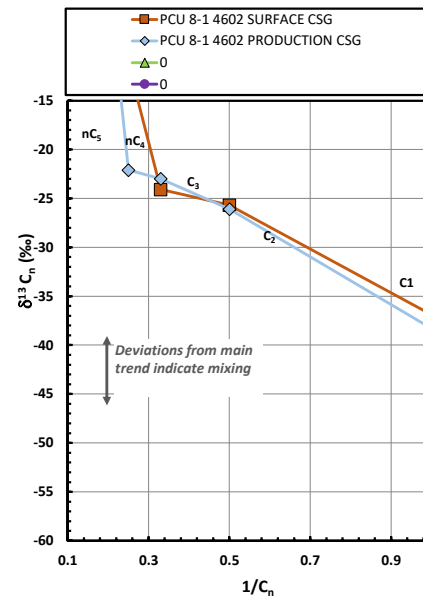

Mixing Plot