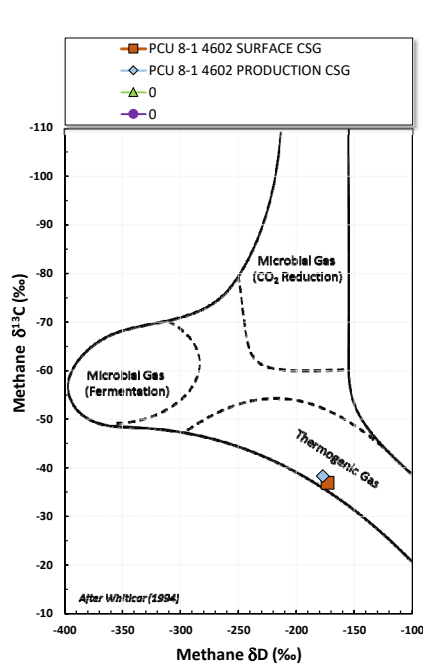

Haworth Ratio Plot - Characterization of Hydrocarbon Type