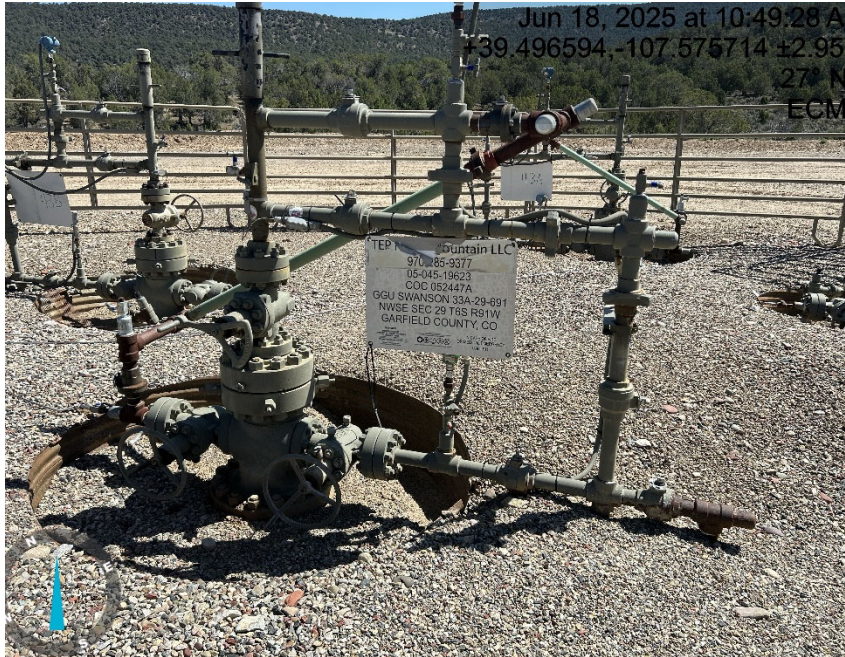

TEP
MDP 15
Location ID: 417787

Location

Location

TEP
MDP 15
Location ID: 417787

Location

Staining under valves

TEP
MDP 15
Location ID: 417787

Staining under valves

Tank labels weathered

TEP
MDP 15
Location ID: 417787

Well signs not maintained

Well signs not maintained

TEP
MDP 15
Location ID: 417787

Debris

TEP
MDP 15
Location ID: 417787