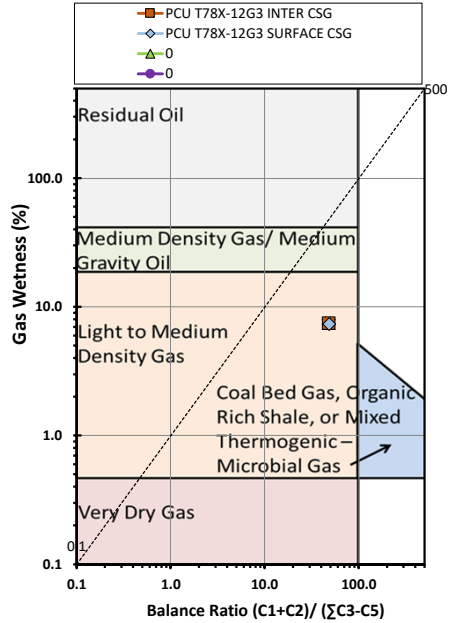

Haworth Ratio Plot - Characterization of Hydrocarbon Type