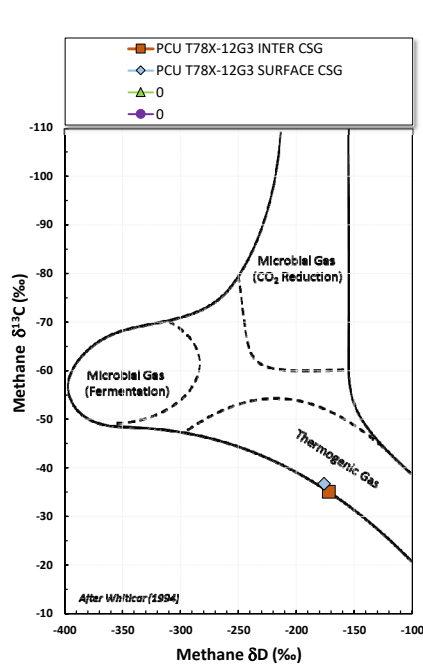

Haworth Ratio Plot - Characterization of Hydrocarbon Type