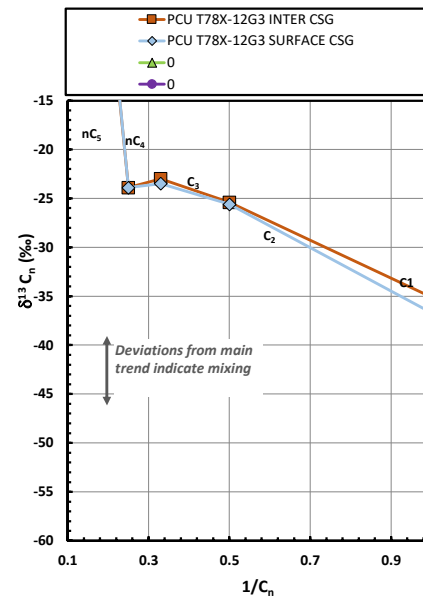

Mixing Plot