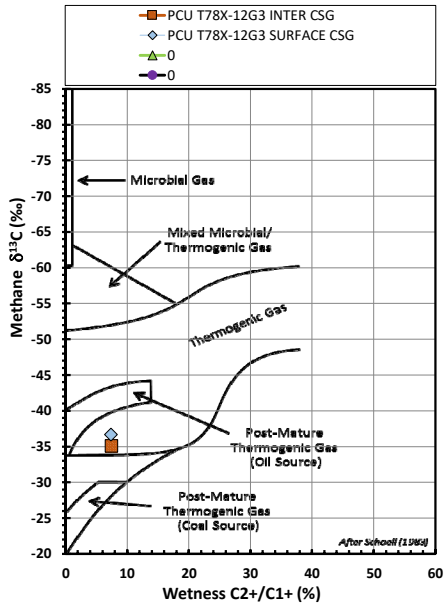

Methane $\delta^{13}\text{C}$ vs Wetness Genetic Classification Plot

Haworth Ratio Plot - Characterization of Hydrocarbon Type