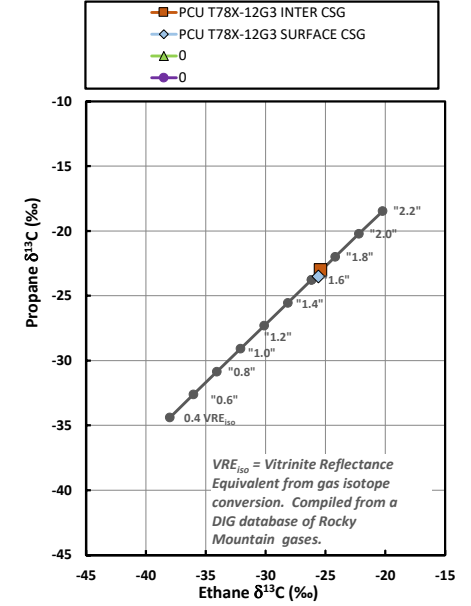

Ethane - Propane Maturity Plot