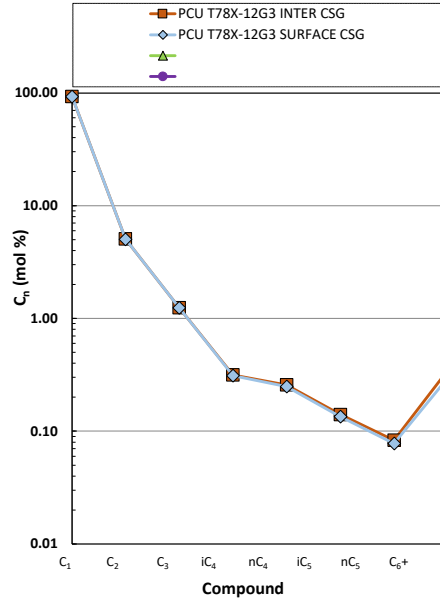

Hydrocarbon Composition Plot