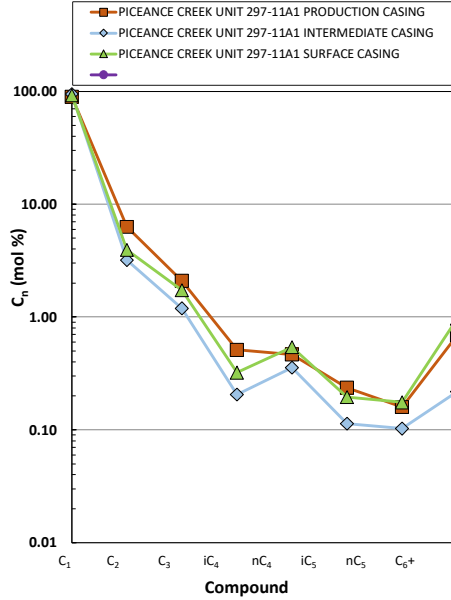

Hydrocarbon Composition Plot