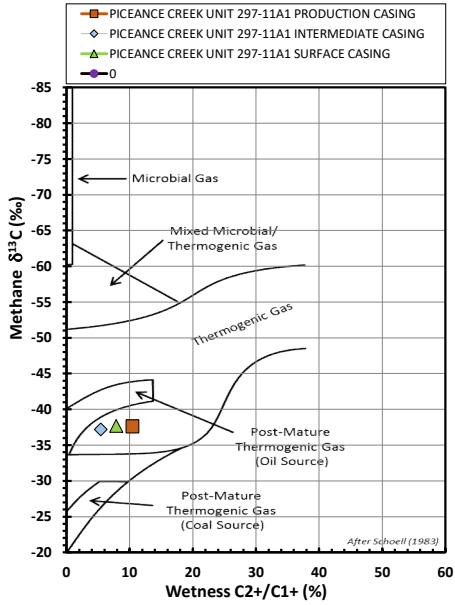

Methane $\delta^{13}\text{C}$ vs Wetness Genetic Classification Plot

Haworth Ratio Plot - Characterization of Hydrocarbon Type