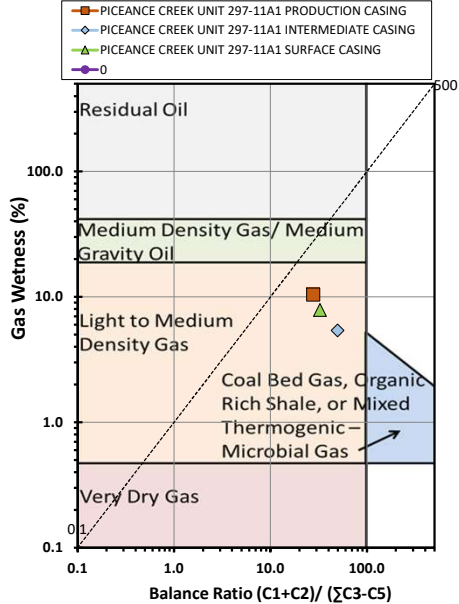

Haworth Ratio Plot - Characterization of Hydrocarbon Type