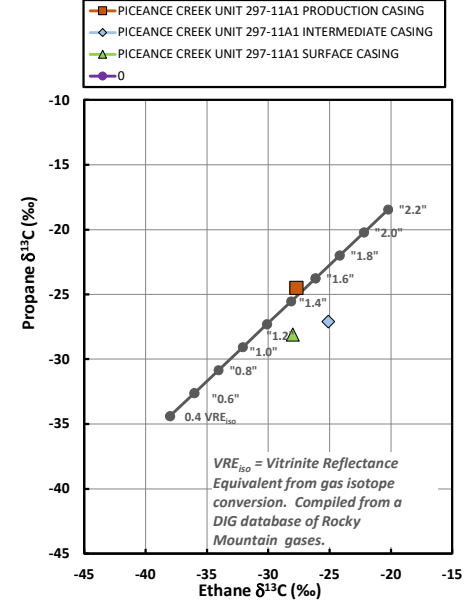

Ethane - Propane Maturity Plot

Methane $\delta^{13}\text{C}$ vs C1/(C2+C3) Genetic Classification Plot