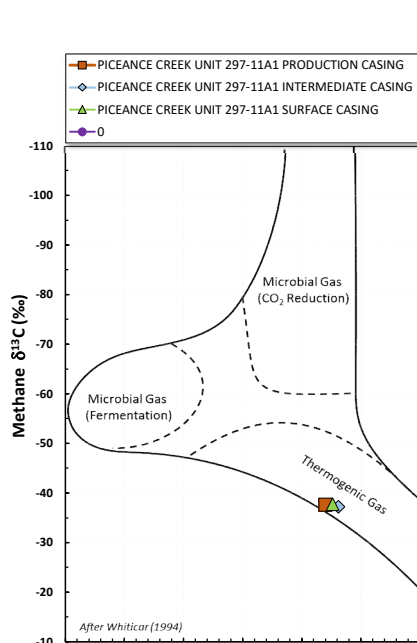

Haworth Ratio Plot - Characterization of Hydrocarbon Type