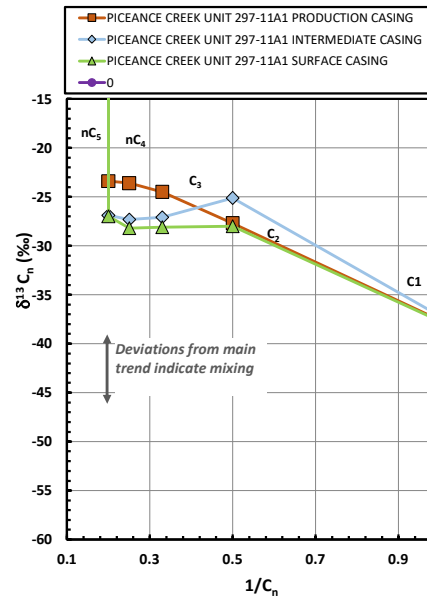

Mixing Plot

Methane $\delta^{13}\text{C}$ vs C1/(C2+C3) Genetic Classification Plot