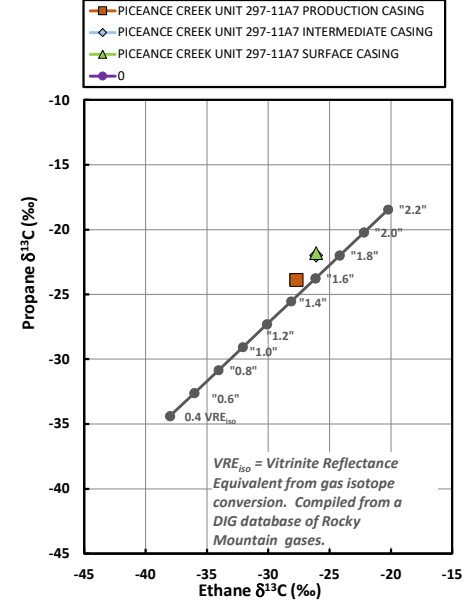

Ethane - Propane Maturity Plot

Methane $\delta^{13}\text{C}$ vs C1/(C2+C3) Genetic Classification Plot