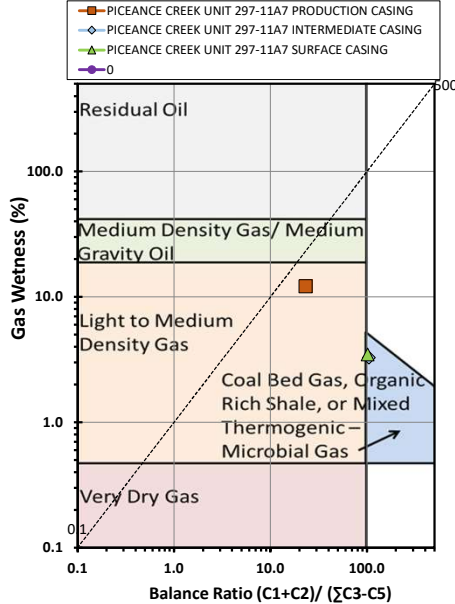

Haworth Ratio Plot - Characterization of Hydrocarbon Type