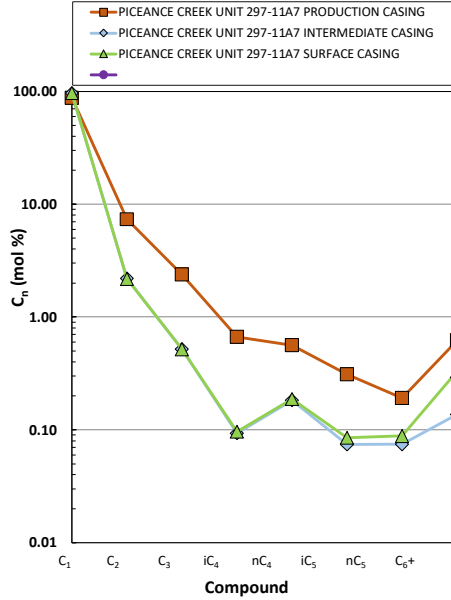

Hydrocarbon Composition Plot