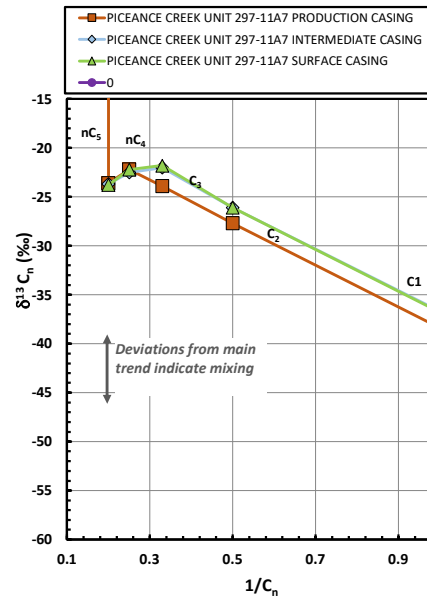

Mixing Plot

Methane $\delta^{13}\text{C}$ vs C1/(C2+C3) Genetic Classification Plot