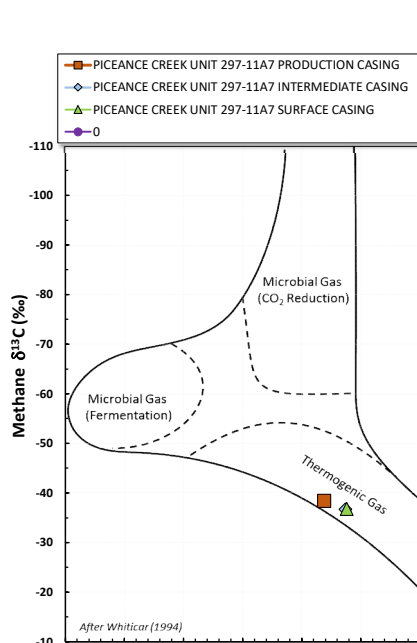

Haworth Ratio Plot - Characterization of Hydrocarbon Type