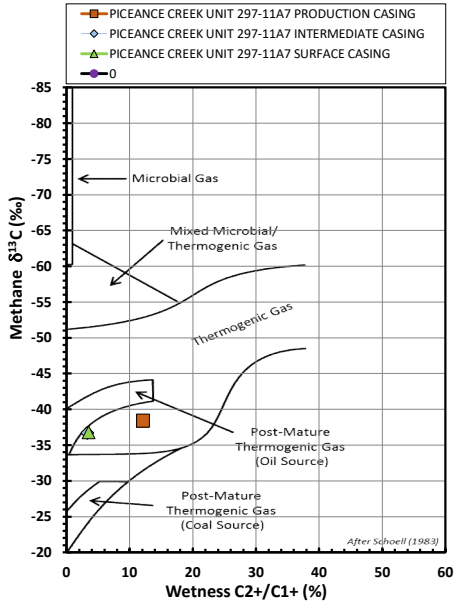

Methane $\delta^{13}\text{C}$ vs Wetness Genetic Classification Plot

Haworth Ratio Plot - Characterization of Hydrocarbon Type