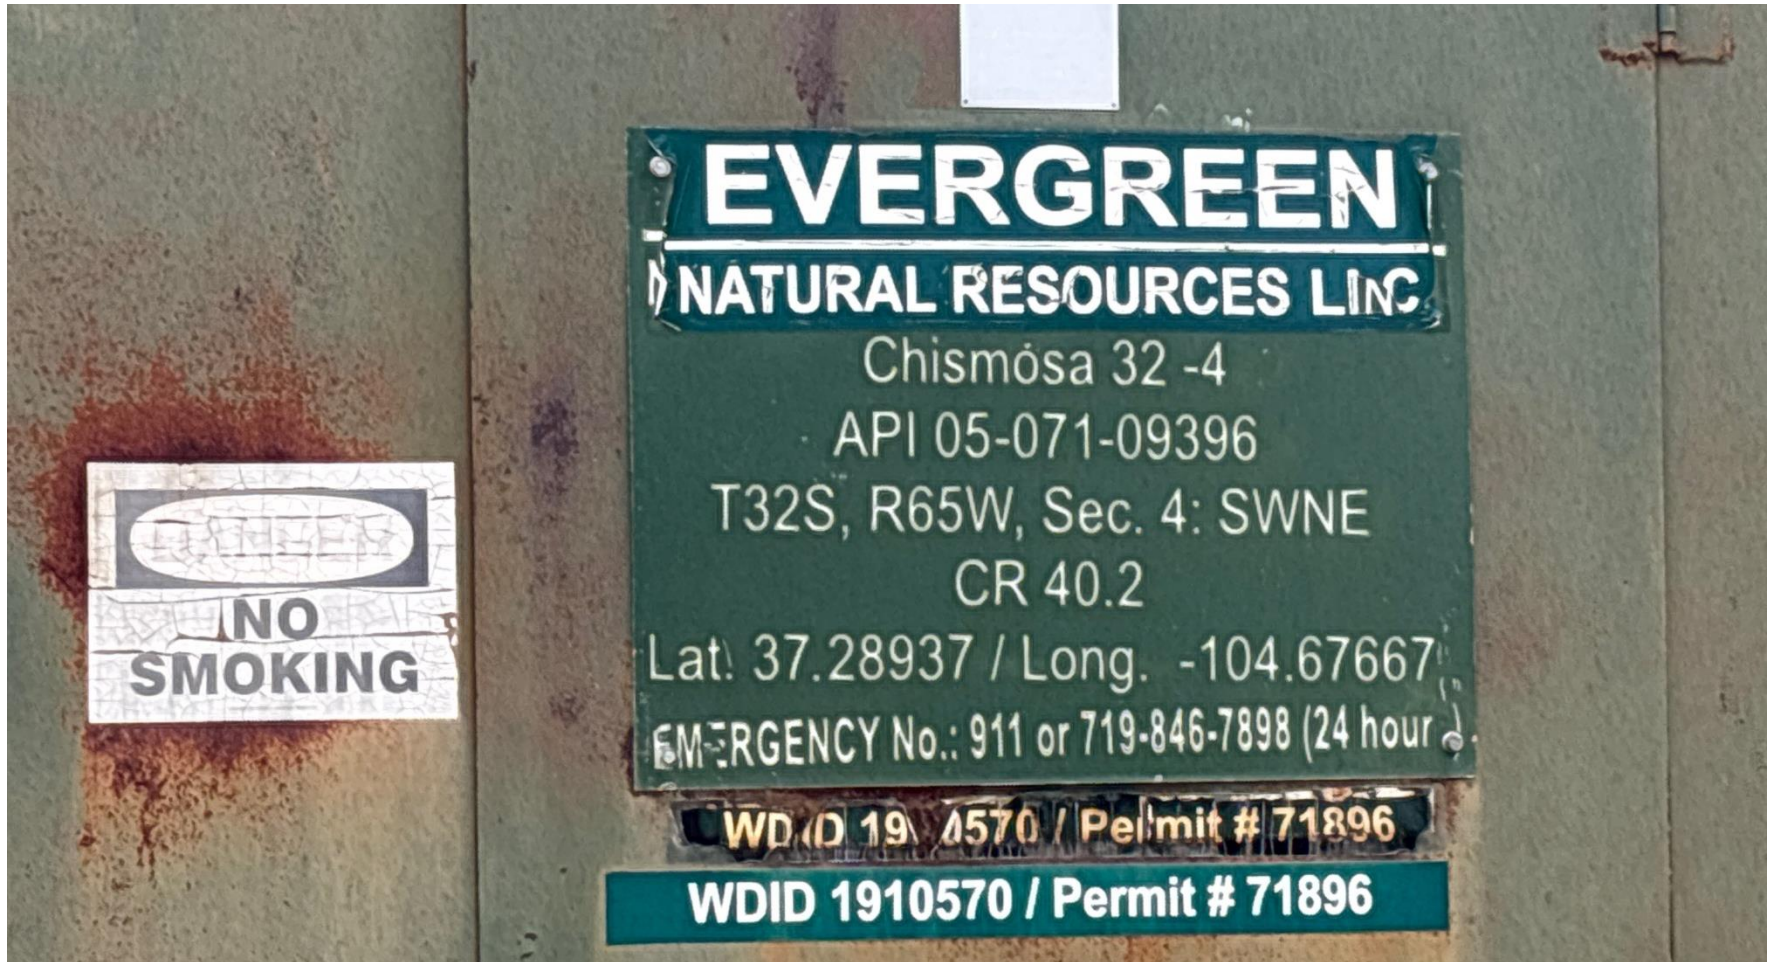

WELL NAME: CHISMOSA 32-4, API #: 071-09396, INSP. # 716301108

PHOTO 1: WELL SIGN

PHOTO 2: LOCATION.

PHOTO 3: WELLHEAD AND EQUIPMENT.