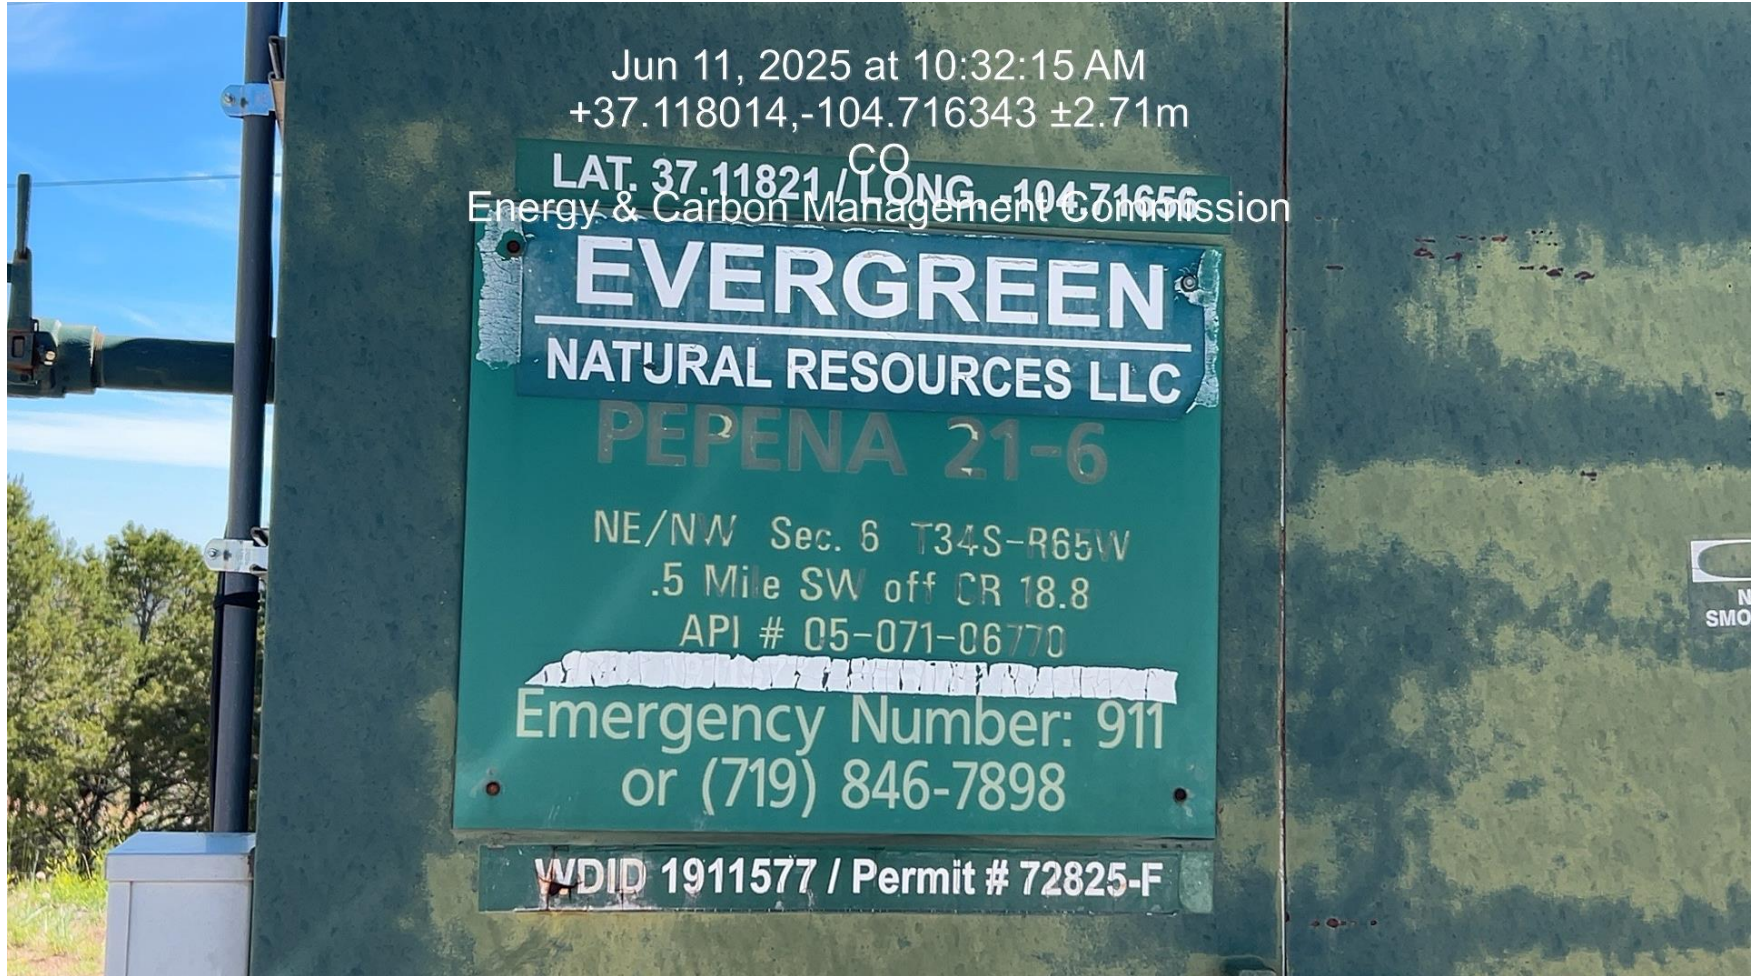

WELL NAME: , Pepena 21-6

API #: 071-06770

PHOTO 1: WELL SIGN

Jun 11, 2025 at 10:31:35 AM  
+37.117946,-104.716213 ±14.00m  
CO  
Energy & Carbon Management Commission

**PHOTO 2: LOCATION**

Jun 11, 2025 at 10:31:51 AM  
+37.118142,-104.716504 ±4.75m  
CO  
Energy & Carbon Management Commission