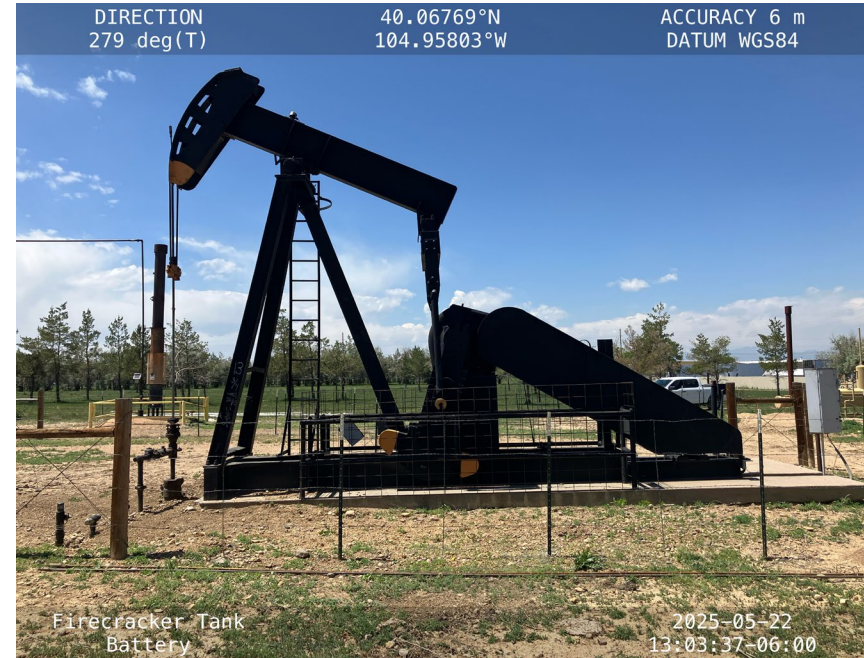

Inspection Photos
Location Name: Firecracker Tank Battery
Spill ID: 484440

Fencing surrounding the excavation

Excavation with groundwater

Inspection Photos
Location Name: Firecracker Tank Battery
Spill ID: 484440

Excavation with groundwater

Excavation with groundwater. Oil-stained soil along the flowline

Inspection Photos
Location Name: Firecracker Tank Battery
Spill ID: 484440

Excavation with groundwater. Oil-stained soil along the flowline

Excavation with groundwater. Oil-stained soil along the flowline. Wildlife in the groundwater

Inspection Photos
Location Name: Firecracker Tank Battery
Spill ID: 484440

Wildlife (turtle) on the soil within the excavation

Weeds

Weeds and inadequate earthen berm

Inspection Photos

Location Name: Firecracker Tank Battery

Spill ID: 484440

Tank Battery signage

Pumpjack

Inspection Photos
Location Name: Firecracker Tank Battery
Spill ID: 484440