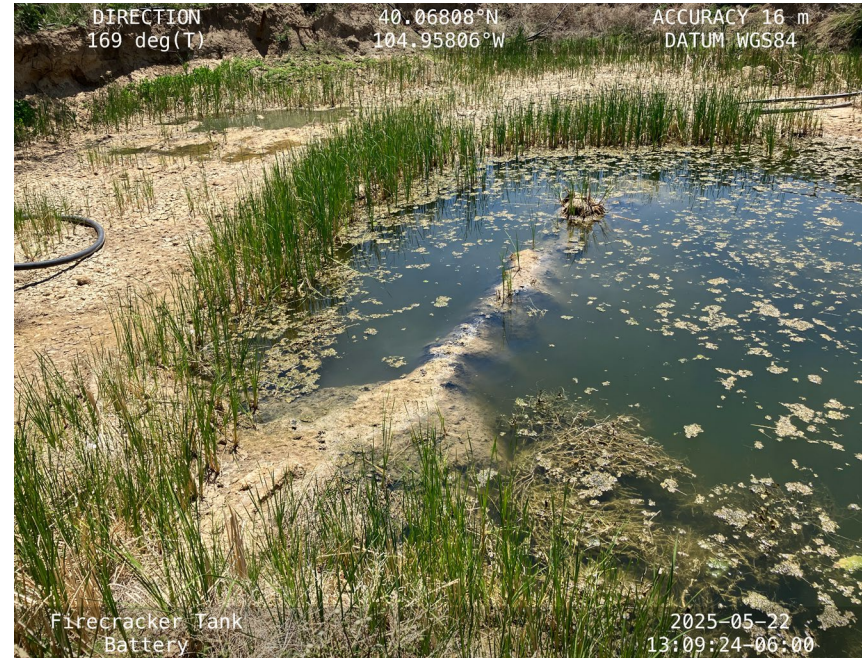

Inspection Photos
Location Name: Firecracker Tank Battery
Spill ID: 484440

Fencing surrounding the excavation

Excavation with groundwater

Inspection Photos
Location Name: Firecracker Tank Battery
Spill ID: 484440

Excavation with groundwater

Excavation with groundwater. Oil-stained soil along the flowline

Inspection Photos
Location Name: Firecracker Tank Battery
Spill ID: 484440

Excavation with groundwater. Oil-stained soil along the flowline

Excavation with groundwater. Oil-stained soil along the flowline. Wildlife in the groundwater

Inspection Photos
Location Name: Firecracker Tank Battery
Spill ID: 484440

Wildlife (turtle) on the soil within the excavation

Fencing fallen around the pumpjack

Fencing fallen around the pumpjack

Inspection Photos
Location Name: Firecracker Tank Battery
Spill ID: 484440