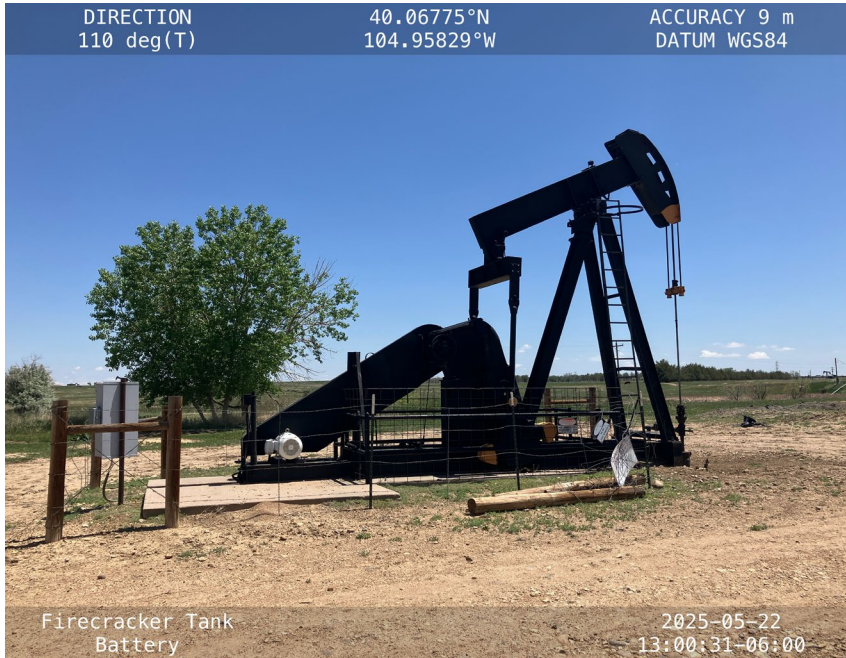

Inspection Photos
Location Name: Firecracker Tank Battery
Spill ID: 484440

Fencing surrounding the excavation

Excavation with groundwater

Inspection Photos
Location Name: Firecracker Tank Battery
Spill ID: 484440

Excavation with groundwater

Excavation with groundwater. Oil-stained soil along the flowline

Inspection Photos
Location Name: Firecracker Tank Battery
Spill ID: 484440

Excavation with groundwater. Oil-stained soil along the flowline

Excavation with groundwater. Oil-stained soil along the flowline. Wildlife in the groundwater

Inspection Photos
Location Name: Firecracker Tank Battery
Spill ID: 484440

Wildlife (turtle) on the soil within the excavation

Weeds

Weeds and inadequate earthen berm

Inspection Photos

Location Name: Firecracker Tank Battery

Spill ID: 484440

Tank Battery signage

Pumpjack

Inspection Photos
Location Name: Firecracker Tank Battery
Spill ID: 484440