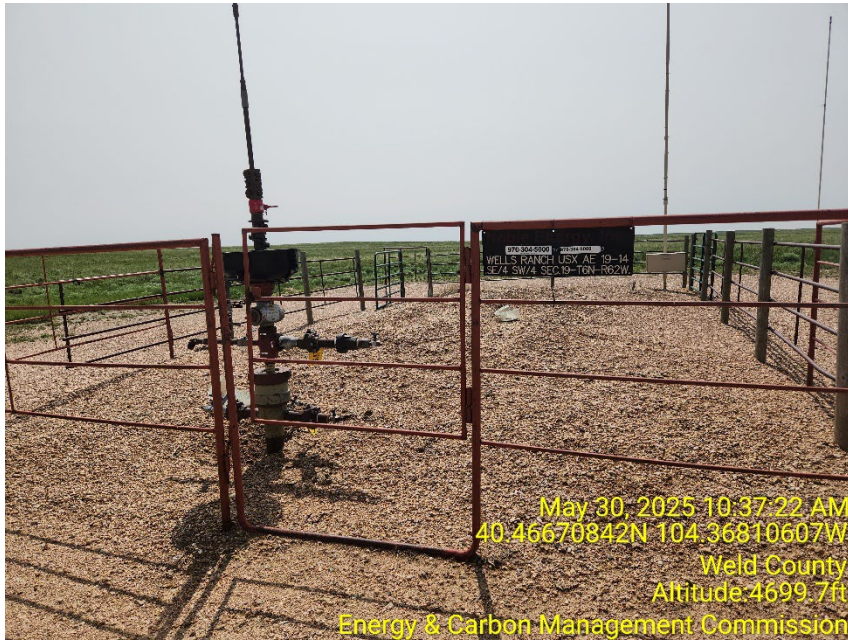

Inspection Photos  
Location Name: Wells Ranch USX AE 19-14  
Location ID: 310008

Photo 1 – Wellhead

Photo 2 – Wellhead Sign

**Inspection Photos**  
**Location Name: Wells Ranch USX AE 19-14**  
**Location ID: 310008**

**Photo 3 – Unused Wire**