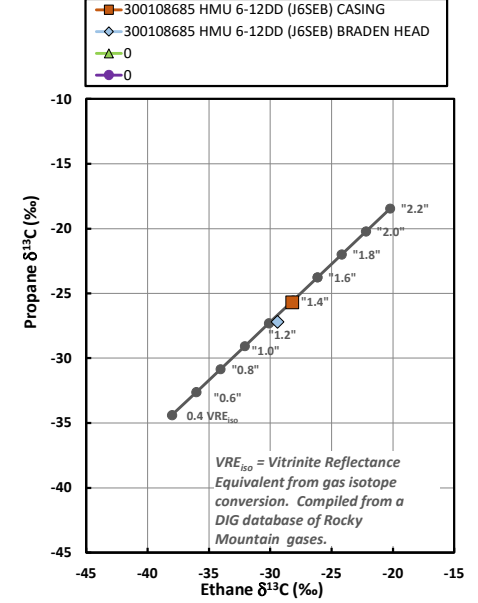

Ethane - Propane Maturity Plot