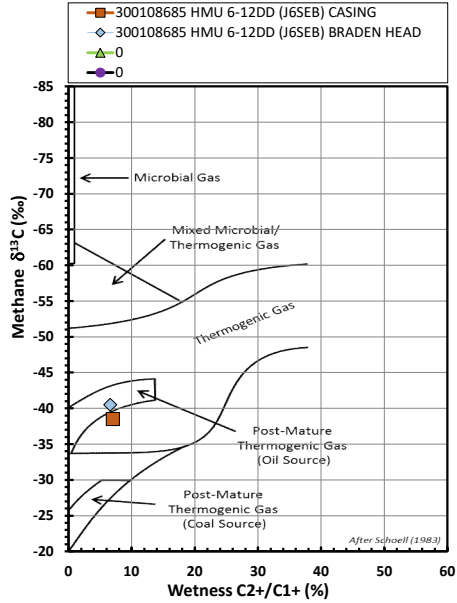

Methane $\delta^{13}\text{C}$ vs Wetness Genetic Classification Plot

Haworth Ratio Plot - Characterization of Hydrocarbon Type