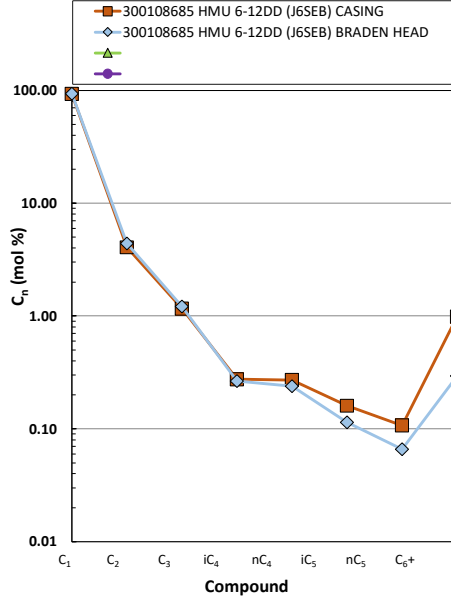

Hydrocarbon Composition Plot

Methane $\delta^{13}\text{C}$ vs δD Genetic Classification Plot