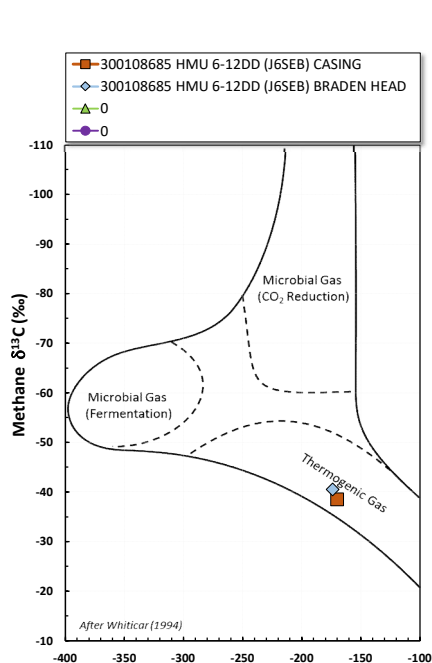

Methane $\delta^{13}\text{C}$ vs δD Genetic Classification Plot