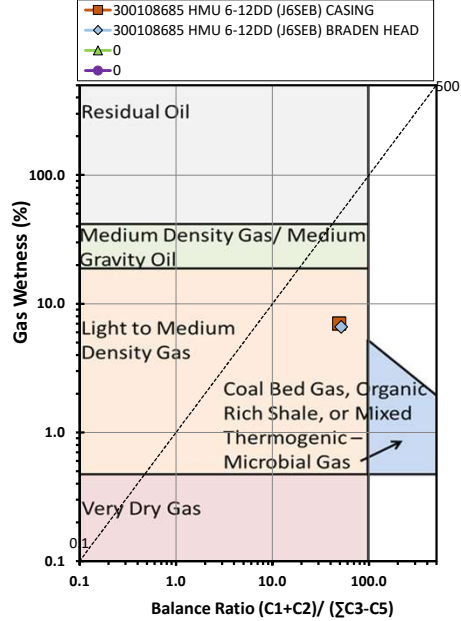

Haworth Ratio Plot - Characterization of Hydrocarbon Type