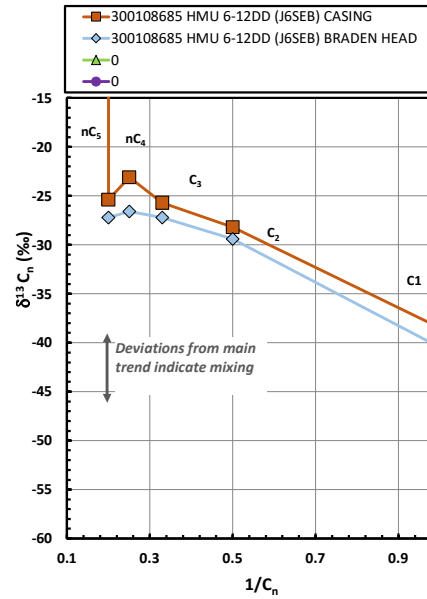

Mixing Plot