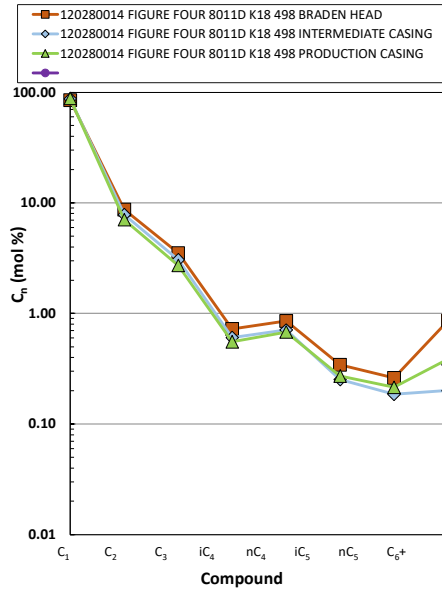

Hydrocarbon Composition Plot