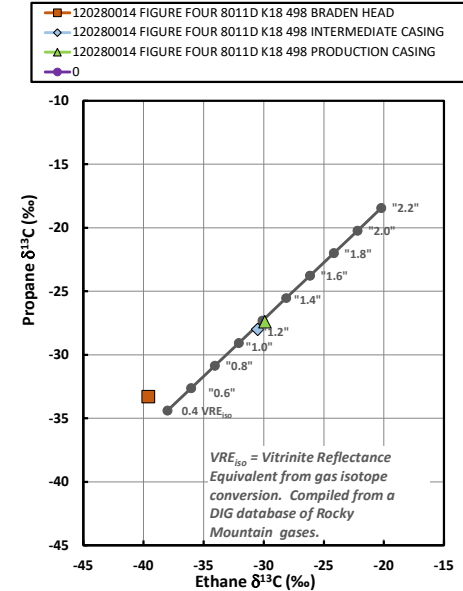

Ethane - Propane Maturity Plot

Methane $\delta^{13}\text{C}$ vs C1/(C2+C3) Genetic Classification Plot