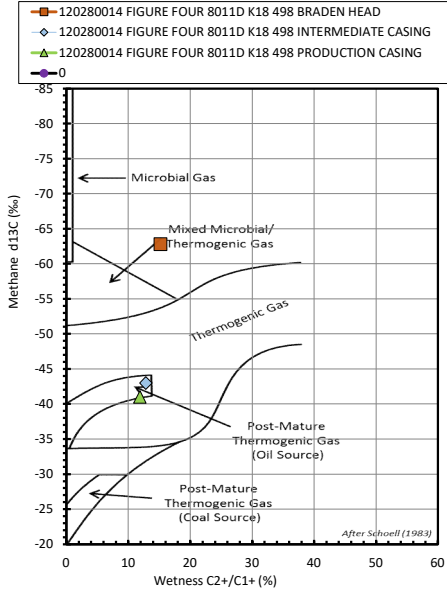

Methane $\delta^{13}\text{C}$ vs Wetness Genetic Classification Plot

Haworth Ratio Plot - Characterization of Hydrocarbon Type