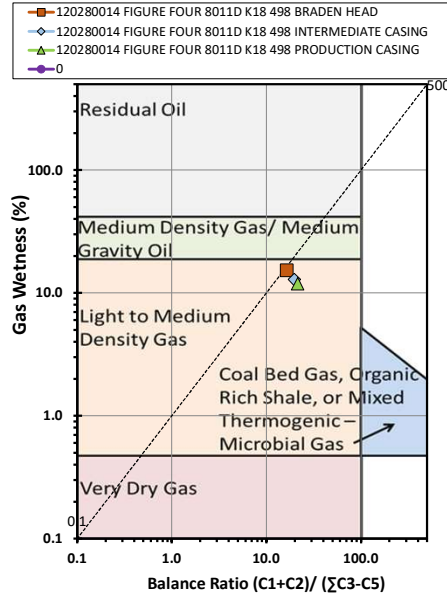

Haworth Ratio Plot - Characterization of Hydrocarbon Type