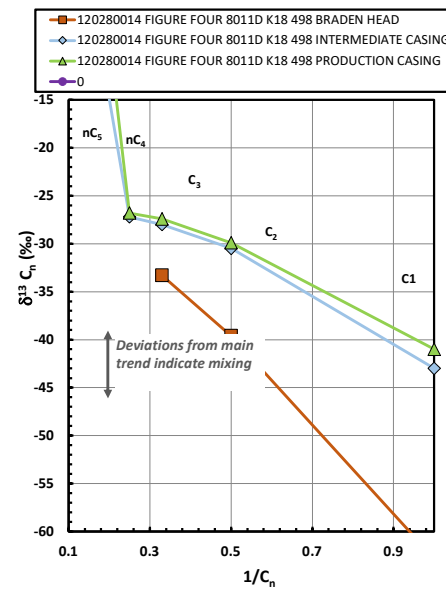

Mixing Plot

Methane $\delta^{13}\text{C}$ vs C1/(C2+C3) Genetic Classification Plot