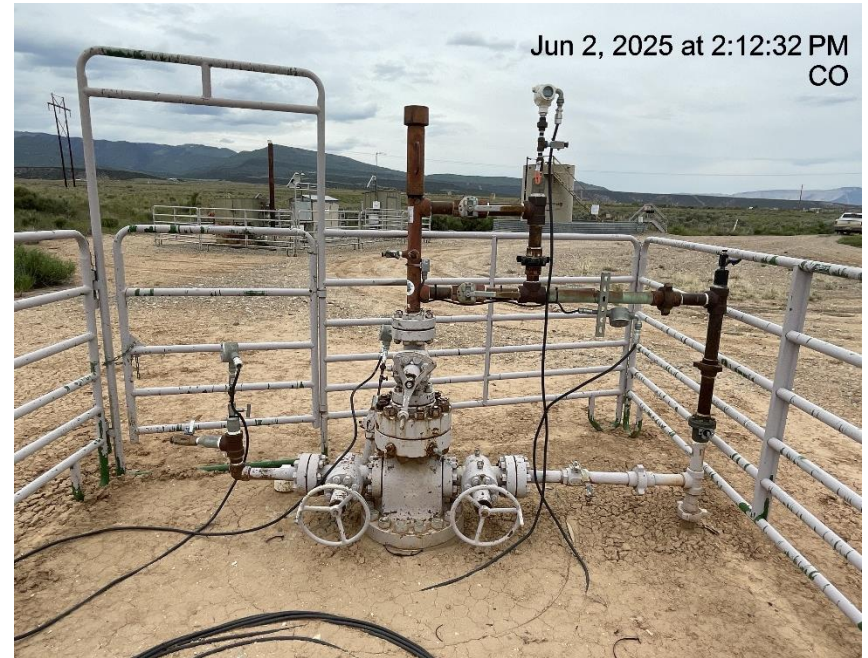

Inspection/Audit Photos

Location Name: QB ENERGY OPERATING LLC DODGE 8-12 (L8E) Pad

Location #: 324004

Jun 2, 2025 at 2:09:15 PM
CO

Jun 2, 2025 at 2:09:52 PM
CO

Photo # 5253 From entrance to location

Photo # 5254 Location

Inspection/Audit Photos

Location Name: QB ENERGY OPERATING LLC DODGE 8-12 (L8E) Pad

Location #: 324004

Photo # 5255 Location

Photo # 5256 Location

Inspection/Audit Photos

Location Name: QB ENERGY OPERATING LLC DODGE 8-12 (L8E) Pad