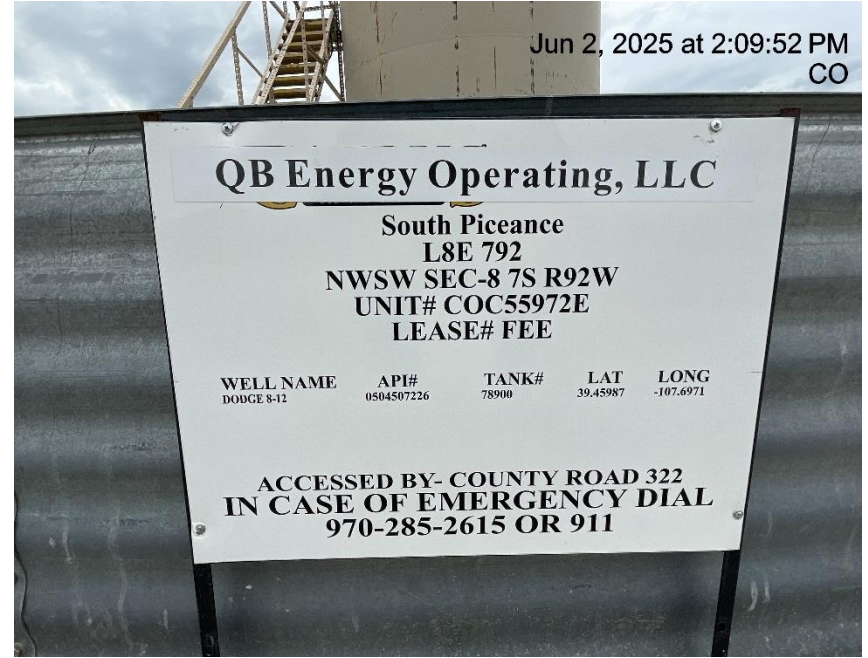

Inspection/Audit Photos

Location Name: QB ENERGY OPERATING LLC DODGE 8-12 (L8E) Pad

Location #: 324004

Jun 2, 2025 at 2:09:15 PM
CO

Jun 2, 2025 at 2:09:52 PM
CO

Photo # 5253 From entrance to location

Photo # 5254 Location

Inspection/Audit Photos

Location Name: QB ENERGY OPERATING LLC DODGE 8-12 (L8E) Pad

Location #: 324004

Photo # 5255 Location

Photo # 5256 Location

Inspection/Audit Photos

Location Name: QB ENERGY OPERATING LLC DODGE 8-12 (L8E) Pad