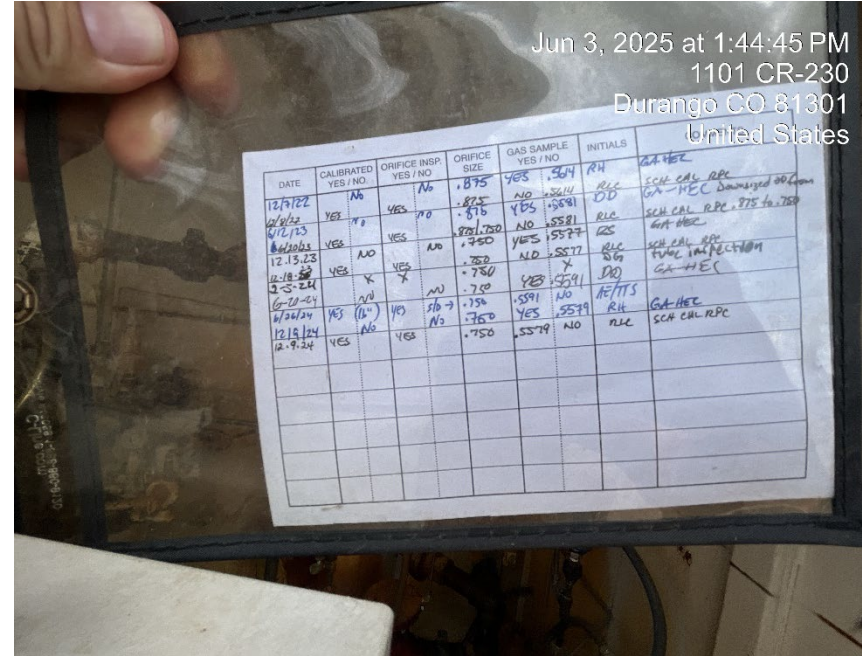

Inspection Photos  
Location Name: SE DURANGO –WRIDE #6-1  
Location ID: 326291

**Inspection Photos**  
**Location Name: SE DURANGO –WRIDE #6-1**  
**Location ID: 326291**

**Inspection Photos**  
**Location Name: SE DURANGO –WRIDE #6-1**  
**Location ID: 326291**

**Inspection Photos**  
**Location Name: SE DURANGO –WRIDE #6-1**  
**Location ID: 326291**