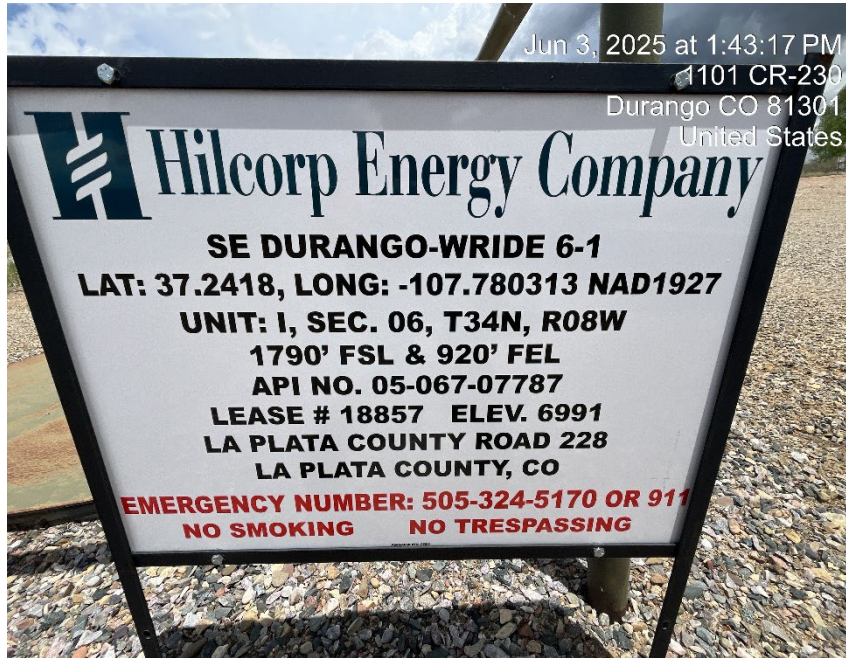

Inspection Photos  
Location Name: SE DURANGO –WRIDE #6-1  
Location ID: 326291

**Inspection Photos**  
**Location Name: SE DURANGO –WRIDE #6-1**  
**Location ID: 326291**

**Inspection Photos**  
**Location Name: SE DURANGO –WRIDE #6-1**  
**Location ID: 326291**

**Inspection Photos**  
**Location Name: SE DURANGO –WRIDE #6-1**  
**Location ID: 326291**