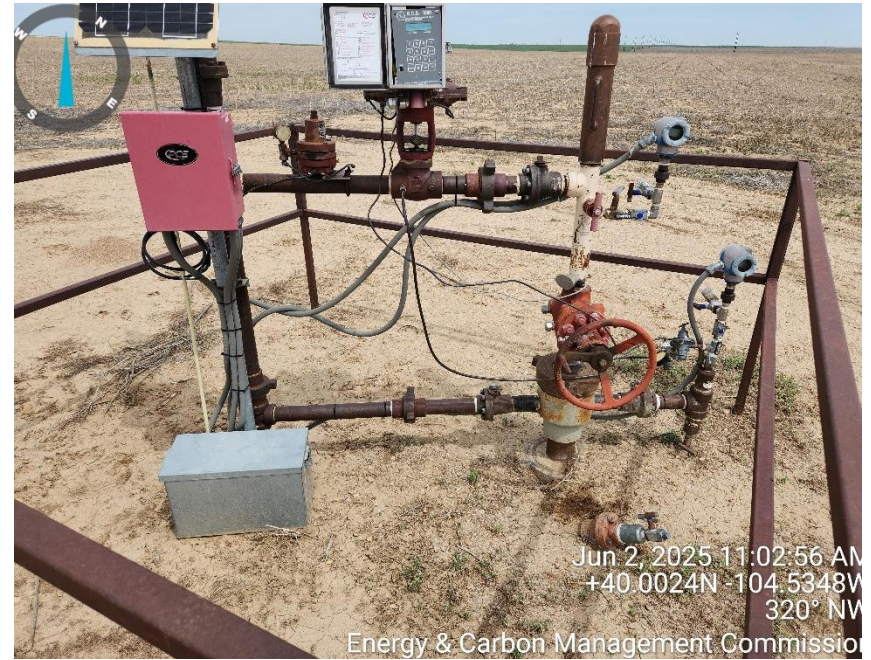

Inspection Photos
Location Name: Coan 34-15LA
Location ID: 330035

Photo 1 well head and equipment

Photo 2 well head and equipment

Inspection Photos
Location Name: Coan 34-15LA
Location ID: 330035

Photo 3 production equipment and tank battery

Photo 4 tank battery and production equipment