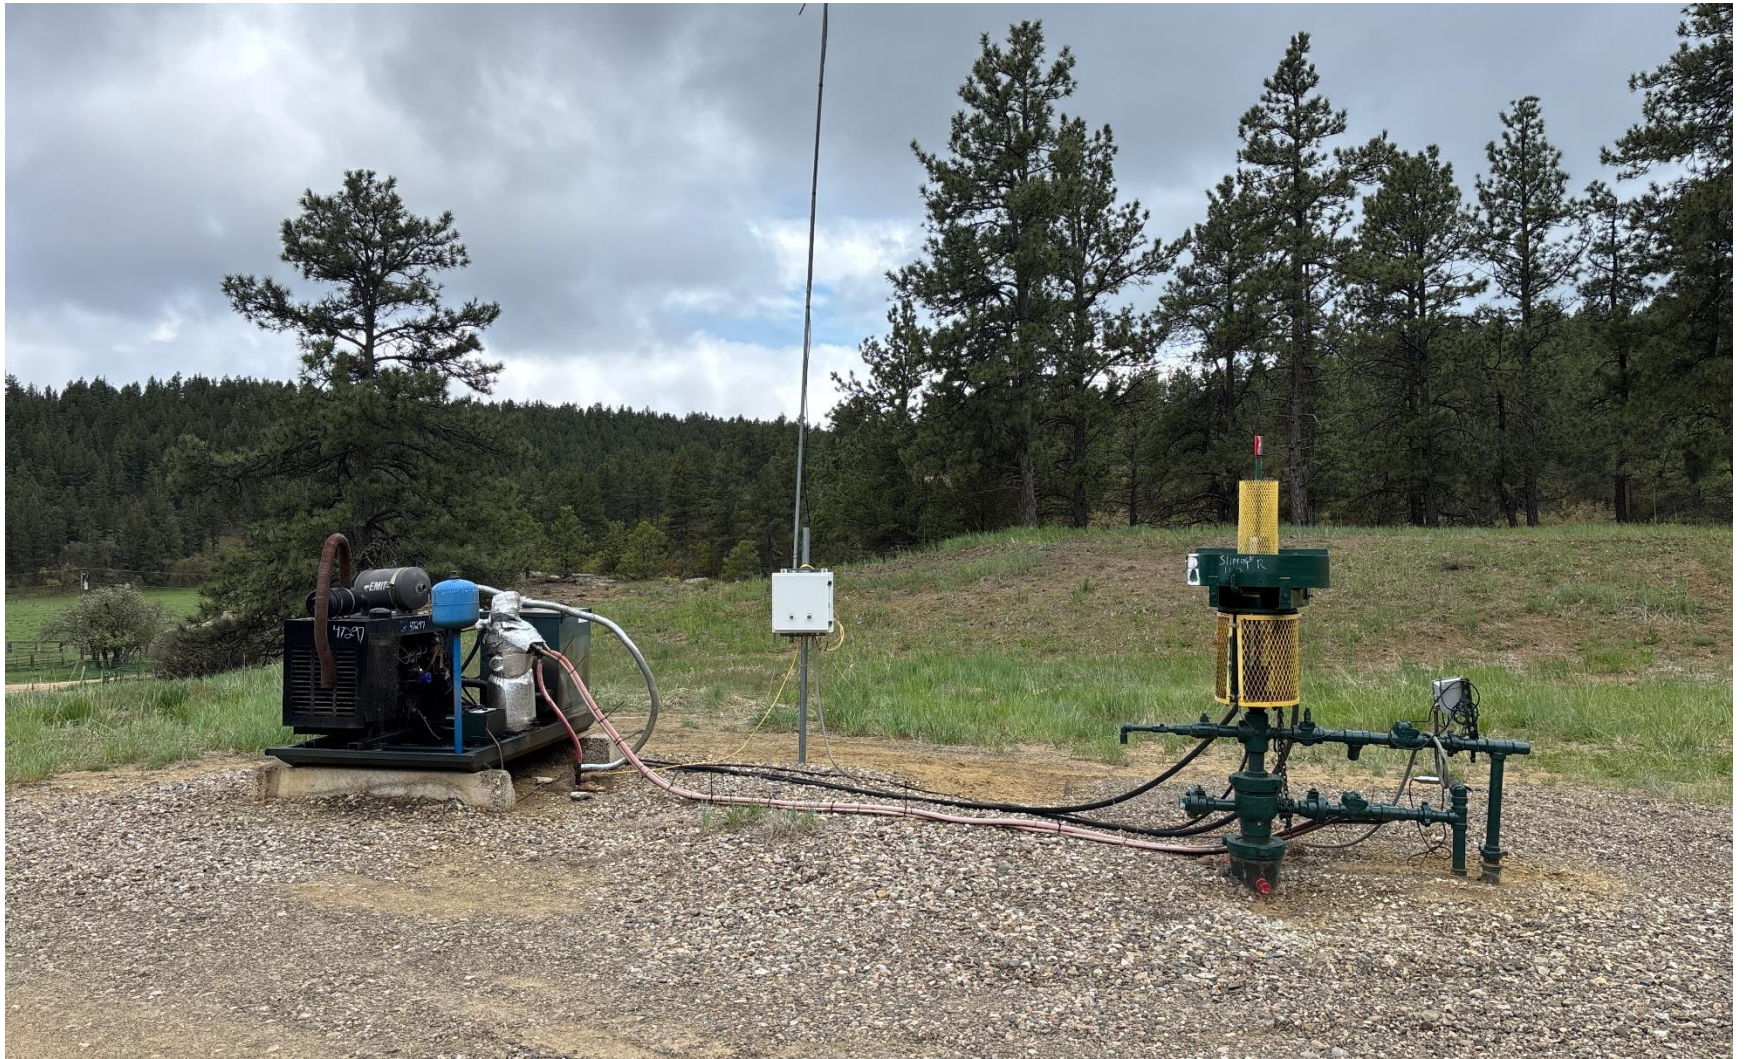

WELL NAME: SLIP ROCK 11-13, API #: 071-06807, INSP. # 716301031

PHOTO 1: WELL SIGN

**PHOTO 2: LOCATION.**

**PHOTO 3: WELLHEAD AND EQUIPMENT.**

**PHOTO 4: TR WELLHEAD AND EQUIPMENT.**