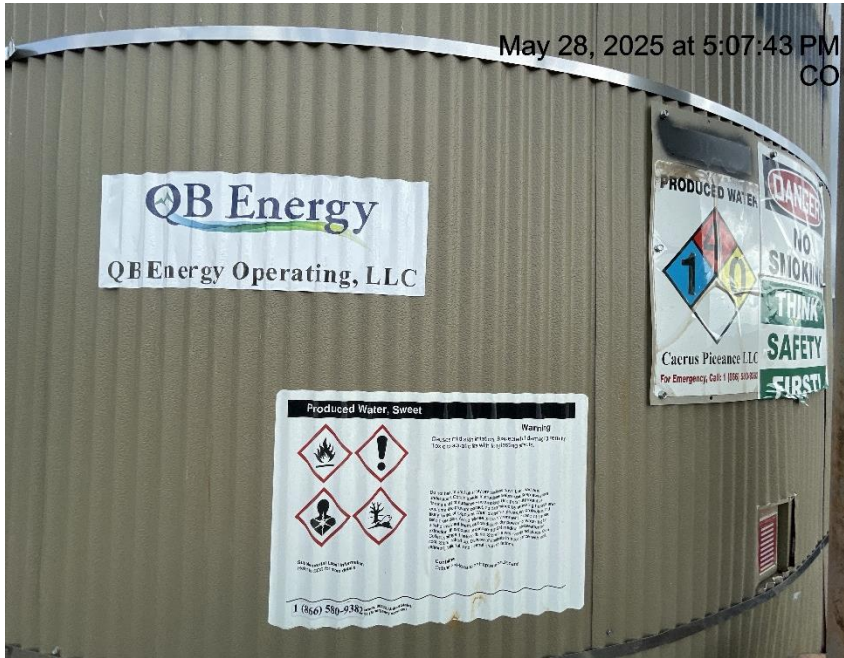

Inspection/Audit Photos

Location Name: QB ENERGY OPERATING LLC DUNN 4-11

Location #: 311585

Photo # 4134 From entrance to location

Photo # 4135 From entrance to location

Inspection/Audit Photos

Location Name: QB ENERGY OPERATING LLC DUNN 4-11

Location #: 311585

Photo # 4136 Location

Photo # 4137 Location

Inspection/Audit Photos

Location Name: QB ENERGY OPERATING LLC DUNN 4-11

Location #: 311585

Photo # 4138 Location

Photo # 4139 Location

Inspection/Audit Photos
Location Name: QB ENERGY OPERATING LLC DUNN 4-11
Location #: 311585

Photo # 4140 Location

Photo # 4141 Location

Inspection/Audit Photos

Location Name: QB ENERGY OPERATING LLC DUNN 4-11

Location #: 311585

Photo # 4142 Tank lacks capacity/not in compliance with CECMC rules

Photo # 4143 Tank lacks capacity/not in compliance with CECMC rules

Inspection/Audit Photos
Location Name: QB ENERGY OPERATING LLC DUNN 4-11
Location #: 311585