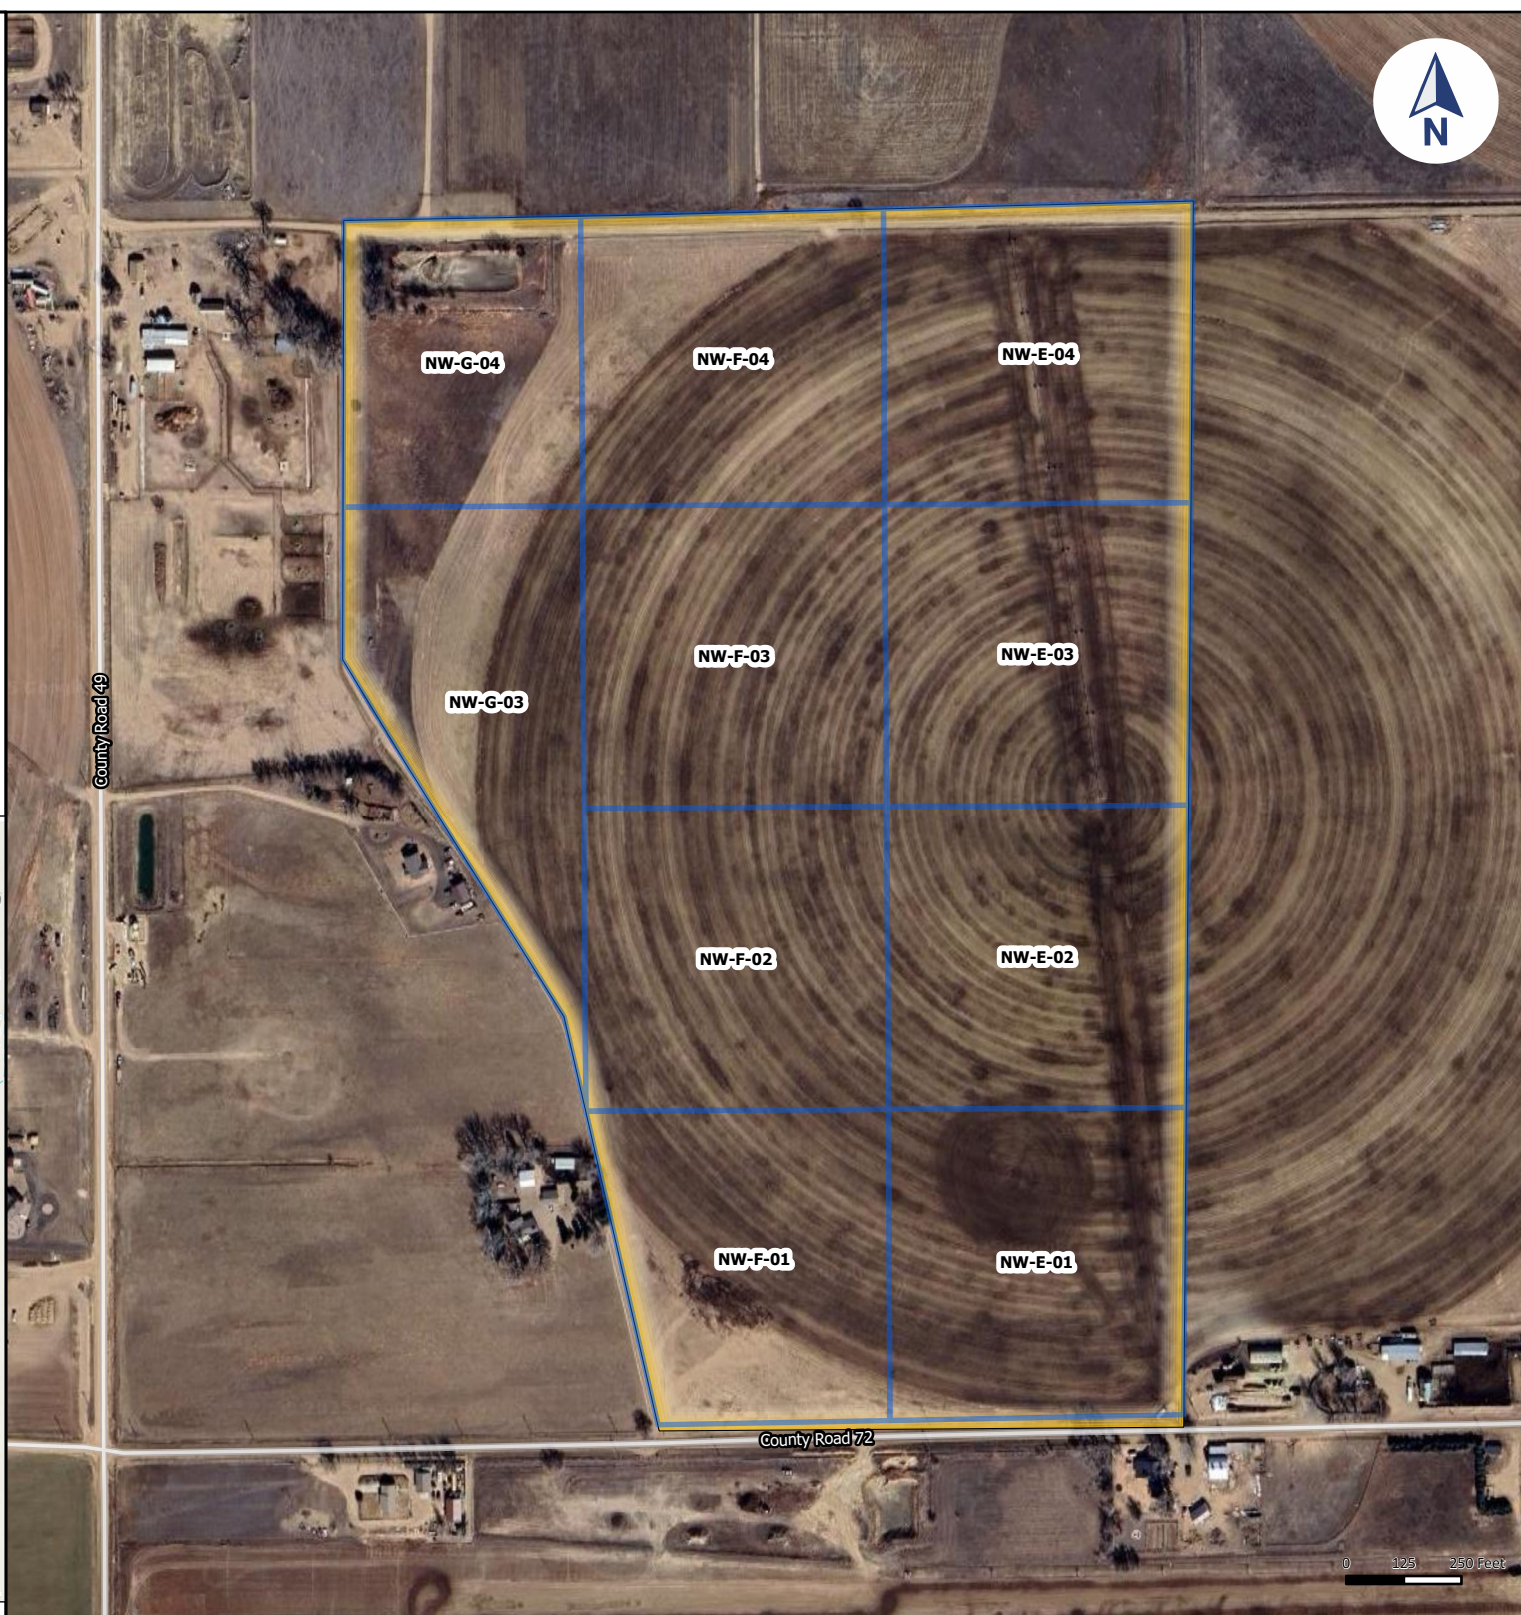

T050

95.01 acres

Site Overview

BISHOP Loss of Containment

-  Incident Location
-  Parcel Boundary
-  Agricultural Grid - 10 Acre

0 500 Feet

0 125 250 Feet