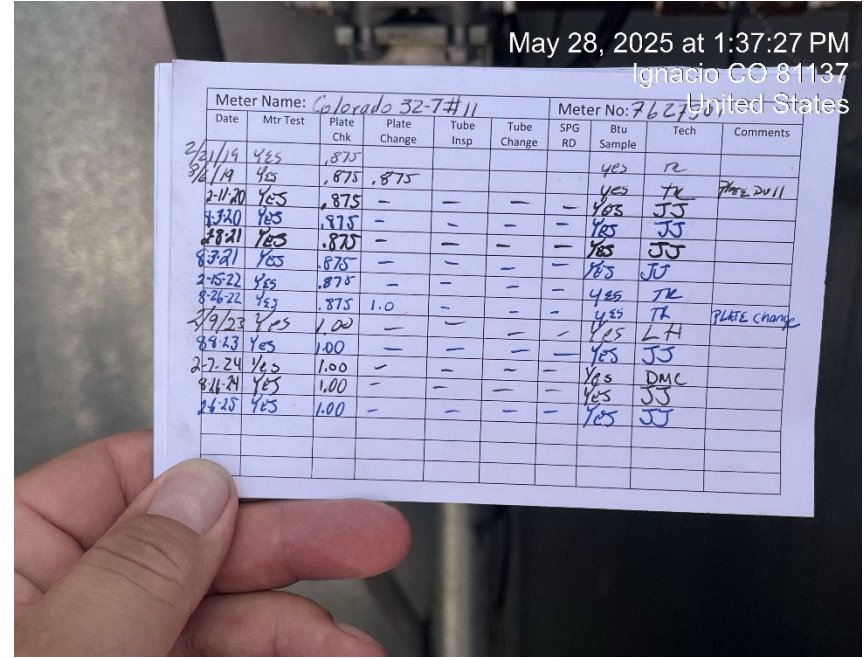

**Inspection Photos**  
**Location Name: COLORADO 32-7 #11**  
**Location ID: 333627**

Inspection Photos  
Location Name: COLORADO 32-7 #11  
Location ID: 333627

**Inspection Photos**  
**Location Name: COLORADO 32-7 #11**  
**Location ID: 333627**

**Inspection Photos**  
**Location Name: COLORADO 32-7 #11**  
**Location ID: 333627**

**Inspection Photos**  
**Location Name: COLORADO 32-7 #11**  
**Location ID: 333627**