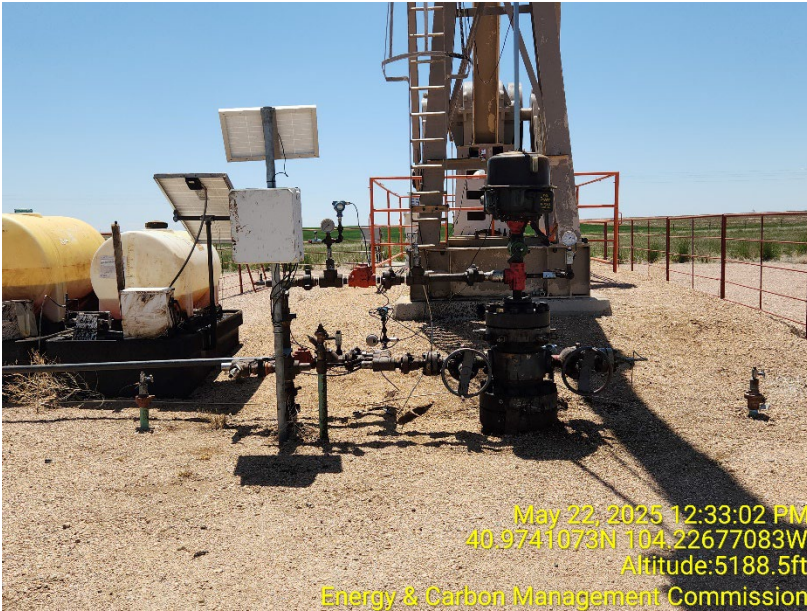

Inspection Photos
Location Name: Darlene East 29N-20-11C
Location ID: 452153

Photo 1 – Signs at Entrance

Photo 2 – Location Overview

Inspection Photos
Location Name: Darlene East 29N-20-11C
Location ID: 452153

Photo 3 – Pumping Unit

Photo 4 – Wellhead Sign

Inspection Photos
Location Name: Darlene East 29N-20-11C
Location ID: 452153

Photo 5 – Wellhead

Photo 6 – Pumping Unit

Inspection Photos
Location Name: Darlene East 29N-20-11C
Location ID: 452153

Photo 7 – Maintenance Tank

Photo 8 – Tank Battery

Inspection Photos
Location Name: Darlene East 29N-20-11C
Location ID: 452153

Photo 9 – Water Tank Signage updated

Photo 10 – Tank Battery Signs

Inspection Photos
Location Name: Darlene East 29N-20-11C
Location ID: 452153

Photo 11 – ECDs

Photo 12 – Separator

Inspection Photos
Location Name: Darlene East 29N-20-11C
Location ID: 452153

Photo 13 – Flare

Photo 14 – Gas Meters