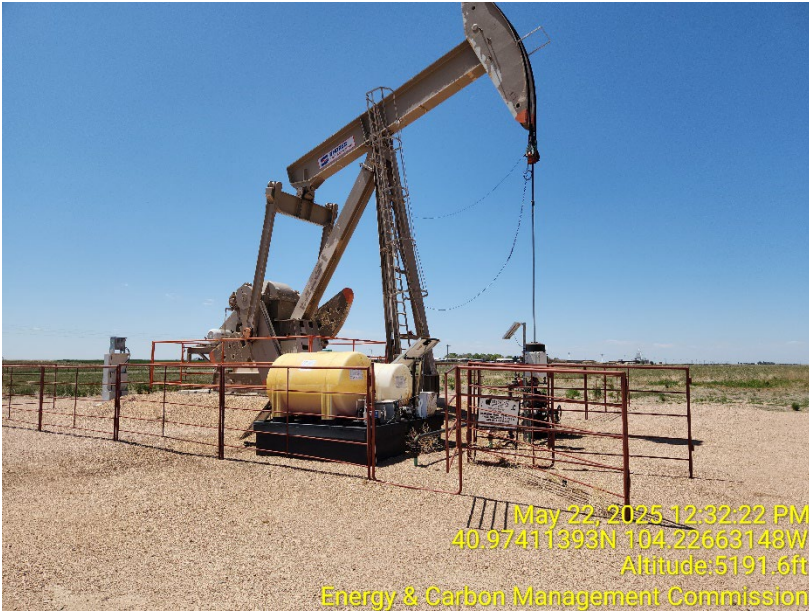

Inspection Photos
Location Name: Darlene East 29N-20-11C
Location ID: 452153

Photo 1 – Signs at Entrance

Photo 2 – Location Overview

Inspection Photos
Location Name: Darlene East 29N-20-11C
Location ID: 452153

Photo 3 – Pumping Unit

Photo 4 – Wellhead Sign

Inspection Photos
Location Name: Darlene East 29N-20-11C
Location ID: 452153

Photo 5 – Wellhead

Photo 6 – Pumping Unit

Inspection Photos
Location Name: Darlene East 29N-20-11C
Location ID: 452153