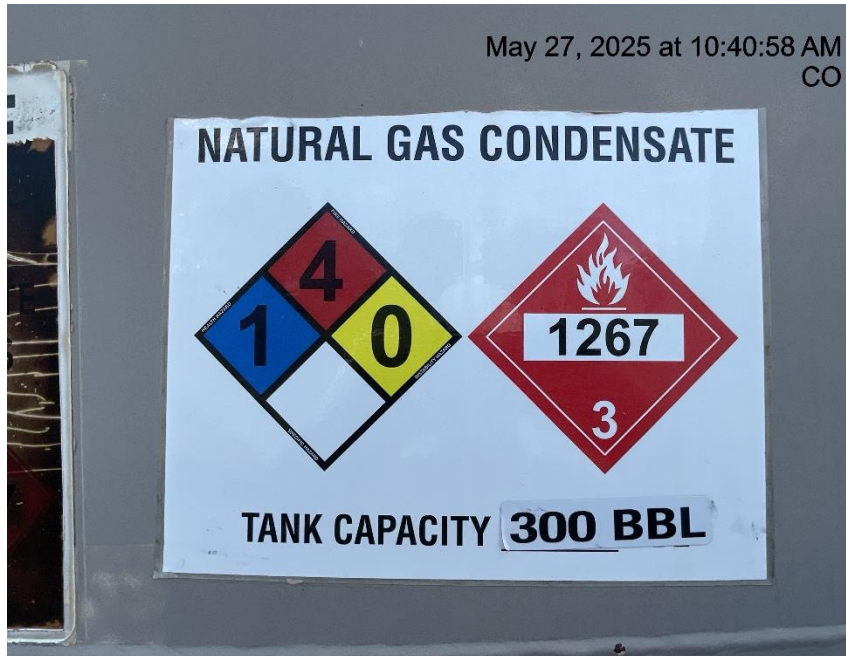

Photo # 3452 Stored vehicles & tractor in the interim area

Inspection/Audit Photos

Location Name: TEP ROCKY MOUNTAIN LLC BERNKLAU RMV 116-33 Pad

Location ID: 334780

Photo # 3454 Tank label missing required information