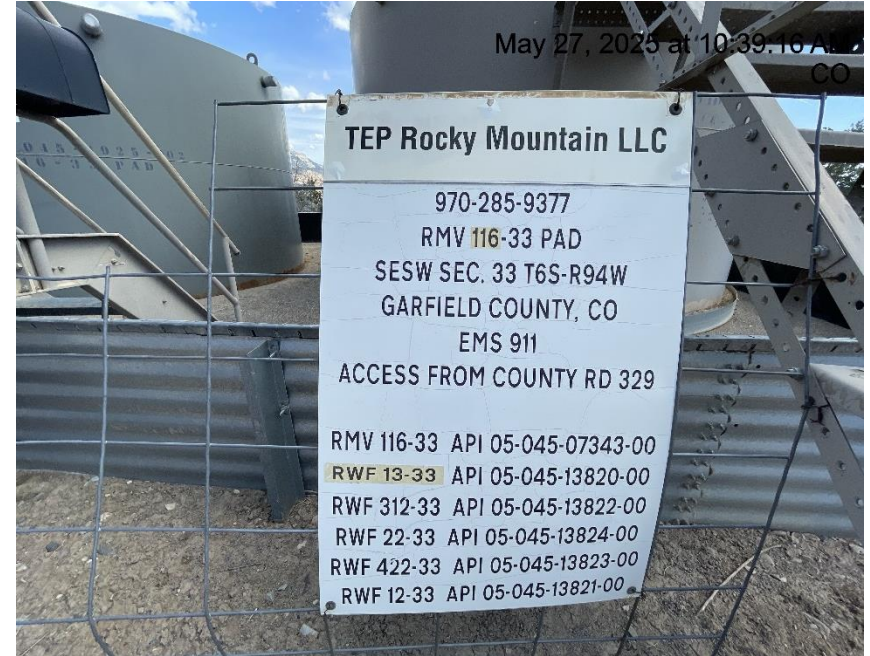

## Inspection/Audit Photos

Location Name: TEP ROCKY MOUNTAIN LLC BERNKLAU RMV 116-33 Pad

Location ID: 334780

Photo # 3438 From entrance to location

Photo # 3439 Location

## Inspection/Audit Photos

Location Name: TEP ROCKY MOUNTAIN LLC BERNKLAU RMV 116-33 Pad

Location ID: 334780

Photo # 3440 Location

Photo # 3441 Location

## Inspection/Audit Photos

Location Name: TEP ROCKY MOUNTAIN LLC BERNKLAU RMV 116-33 Pad

Location ID: 334780

Photo # 3444 Location

Photo # 3445 Unmarked deadman

## Inspection/Audit Photos

Location Name: TEP ROCKY MOUNTAIN LLC BERNKLAU RMV 116-33 Pad

Location ID: 334780

Photo # 3448 Improperly marked deadman

Photo # 3449 Same improperly marked deadman