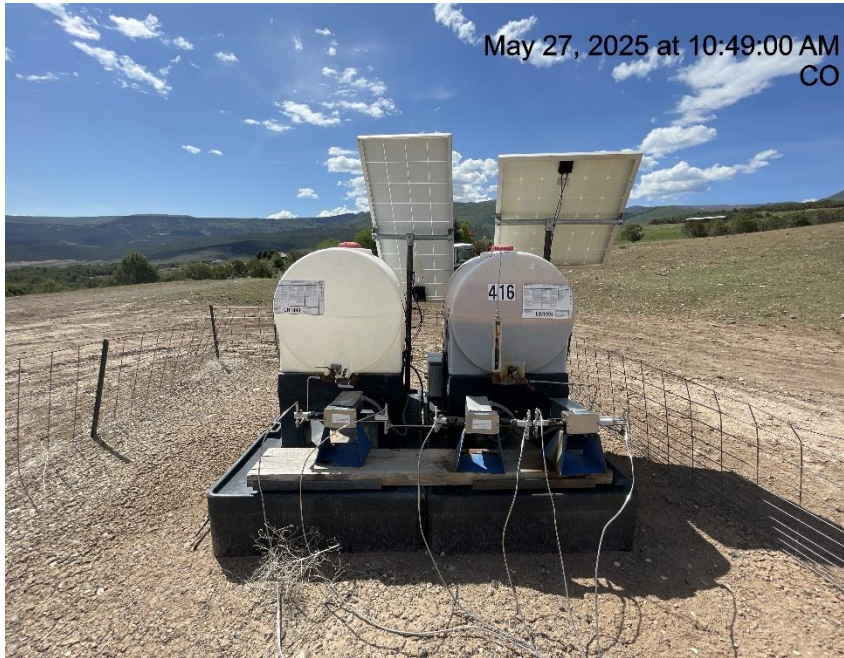

## Inspection/Audit Photos

Location Name: TEP ROCKY MOUNTAIN LLC BERNKLAU RMV 116-33 Pad

Location ID: 334780

Photo # 3444 Location

Photo # 3445 Unmarked deadman