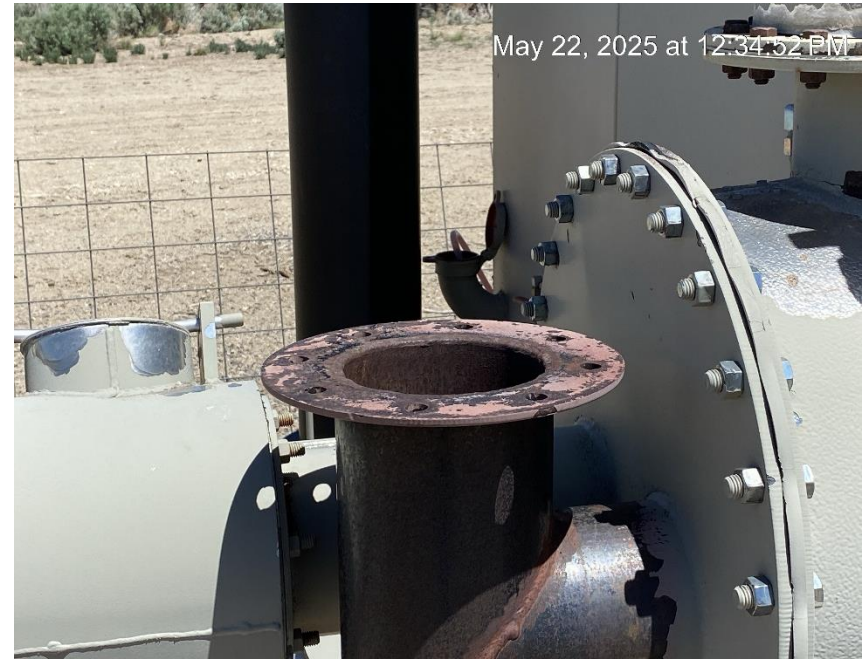

**TEP Rocky Mountain LLC  
Government 398-17-4  
Location #315399**

**Location from Northeast entrance**

**Unmarked anchor**

TEP Rocky Mountain LLC  
Government 398-17-4  
Location #315399

Debris

Debris

**TEP Rocky Mountain LLC  
Government 398-17-4  
Location #315399**

**Debris**

**Open to wildlife. Wildlife present.**

**TEP Rocky Mountain LLC  
Government 398-17-4  
Location #315399**

**Tank battery sign**

**Secure sign**

**TEP Rocky Mountain LLC  
Government 398-17-4  
Location #315399**