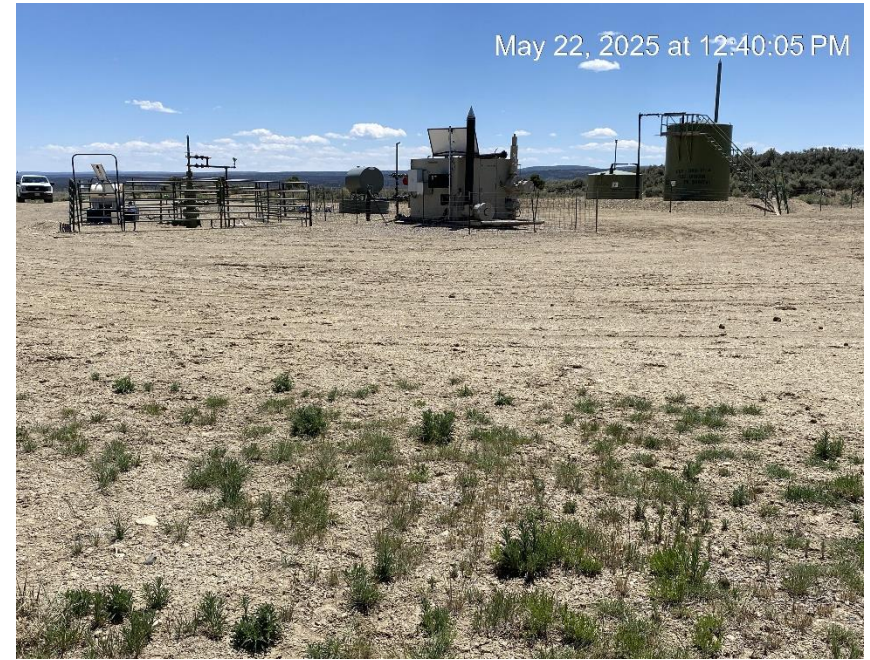

**TEP Rocky Mountain LLC  
Government 398-17-4  
Location #315399**

**Location from Northeast entrance**

**Unmarked anchor**

TEP Rocky Mountain LLC  
Government 398-17-4  
Location #315399

Debris

Debris

**TEP Rocky Mountain LLC  
Government 398-17-4  
Location #315399**

**Debris**

**Open to wildlife. Wildlife present.**

**TEP Rocky Mountain LLC  
Government 398-17-4  
Location #315399**

**Tank battery sign**

**Secure sign**

**TEP Rocky Mountain LLC  
Government 398-17-4  
Location #315399**