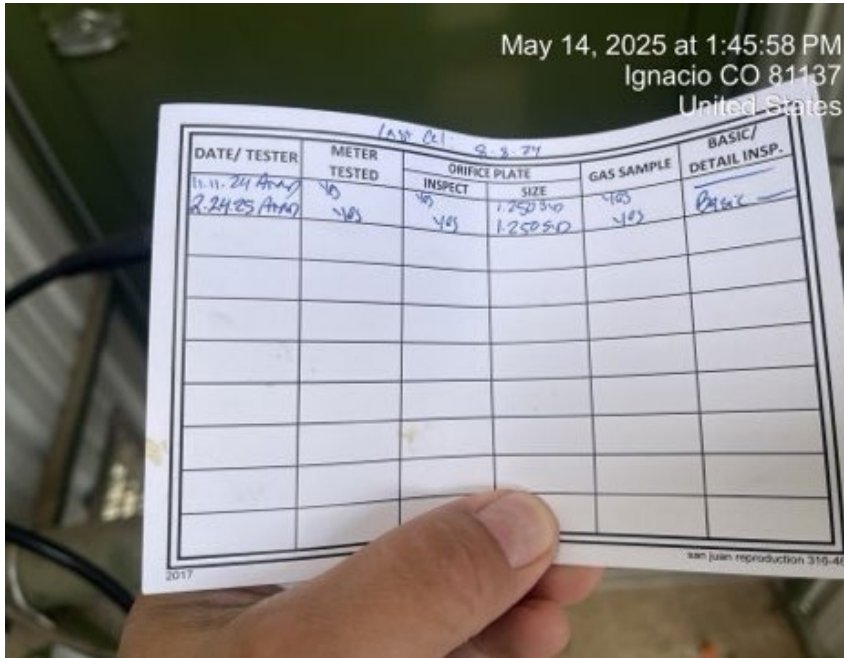

Inspection Photos
Location Name: MCCARVILLE A1
Location ID: 325971

Inspection Photos
Location Name: MCCARVILLE A1
Location ID: 325971

Inspection Photos
Location Name: MCCARVILLE A1
Location ID: 325971

Inspection Photos
Location Name: MCCARVILLE A1
Location ID: 325971

Inspection Photos

Location Name: MCCARVILLE A1
Location ID: 325971

Inspection Photos
Location Name: MCCARVILLE A1
Location ID: 325971