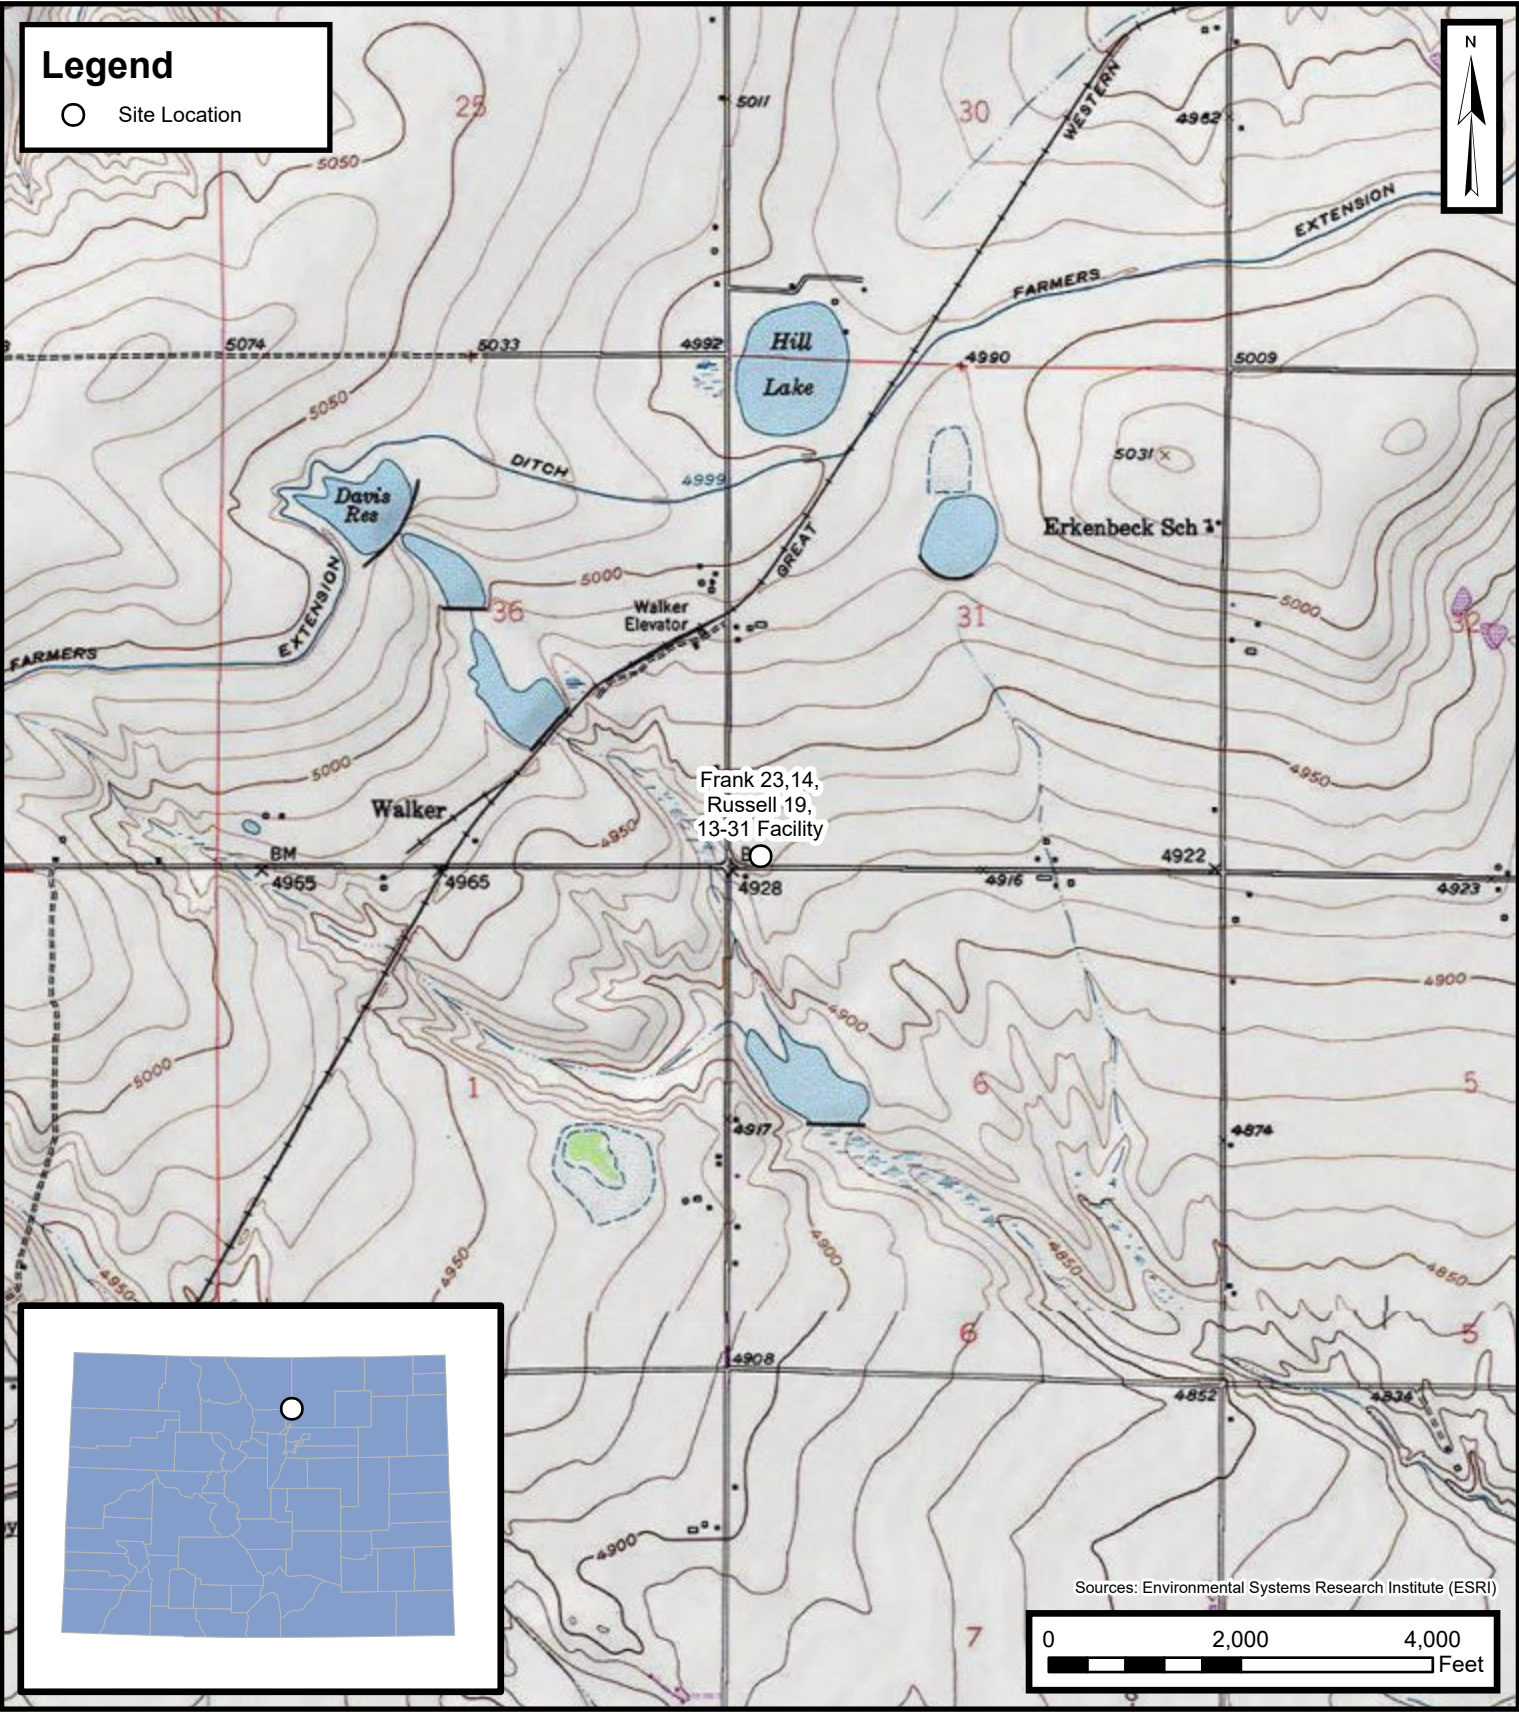

Legend

○ Site Location

Site Location Map

Frank 23,14,Russell 19, 13-31 Facility
Kerr-McGee Oil & Gas Onshore, LP
SWSW SEC 31-T4N-R67W
Weld County, CO

Project Number: 09A14171064

FIGURE

1