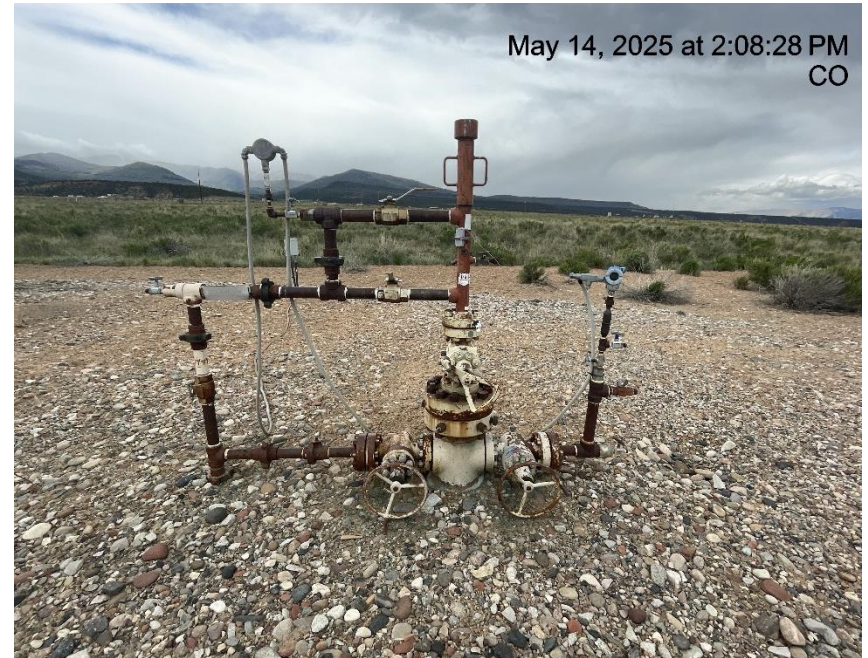

## Inspection/Audit Photos

Location Name: QB ENERGY OPERATING LLC KRK 7-14 (N7E) Pad

Location #: 324006

Photo # 1494 From entrance to location

Photo # 1495 Location

## Inspection/Audit Photos

Location Name: QB ENERGY OPERATING LLC KRK 7-14 (N7E) Pad

Location #: 324006

Photo # 1496 Location

Photo # 1497 Location

## Inspection/Audit Photos

Location Name: QB ENERGY OPERATING LLC KRK 7-14 (N7E) Pad

Location #: 324006

Photo # 1498 Location

Photo # 1499 Emergency telephone # on wellhead sign incorrect/# is disconnected & not in service/not in compliance with CECMC rules

## Inspection/Audit Photos

Location Name: QB ENERGY OPERATING LLC KRK 7-14 (N7E) Pad

Location #: 324006

**Photo # 1500 Emergency telephone # on wellhead sign incorrect/# is disconnected & not in service/not in compliance with CECMC rules**