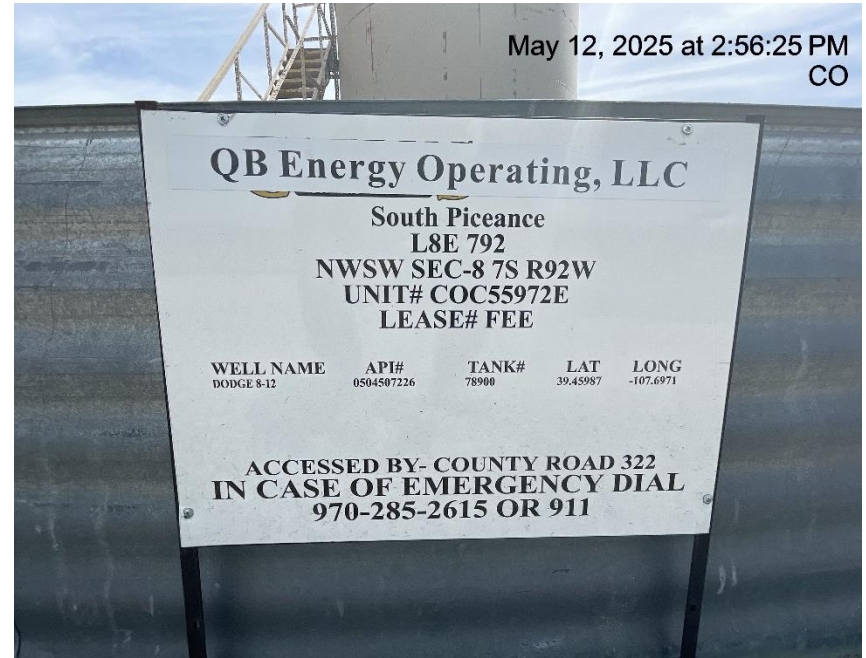

Inspection/Audit Photos

Location Name: QB ENERGY OPERATING LLC DODGE 8-12 (L8E) Pad

Location #: 324004

Photo # 472 From entrance to location

Photo # 473 Location

Inspection/Audit Photos

Location Name: QB ENERGY OPERATING LLC DODGE 8-12 (L8E) Pad

Location #: 324004

Photo # 474 Location

Photo # 475 Location

Inspection/Audit Photos

Location Name: QB ENERGY OPERATING LLC DODGE 8-12 (L8E) Pad

Location #: 324004

Photo # 476 Location

Photo # 477 Location

Inspection/Audit Photos

Location Name: QB ENERGY OPERATING LLC DODGE 8-12 (L8E) Pad

Location #: 324004

Photo # 478 Emergency contact # on wellhead sign incorrect/not in compliance with CECMC rules

Photo # 479 Emergency contact # on wellhead sign incorrect/not in compliance with CECMC rules

Inspection/Audit Photos

Location Name: QB ENERGY OPERATING LLC DODGE 8-12 (L8E) Pad

Location #: 324004

Photo # 480 Weeds in secondary containment

Photo # 481 Weeds in secondary containment