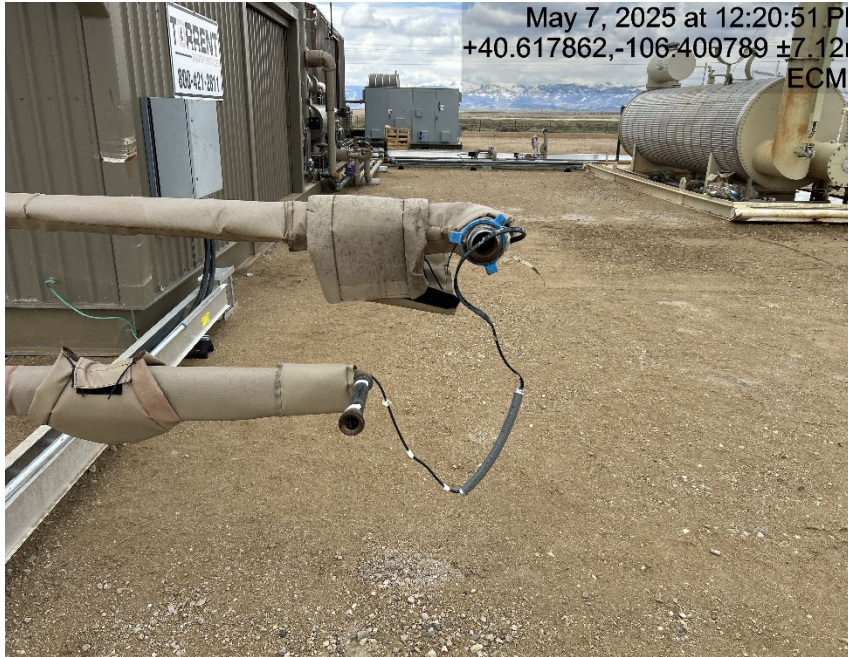

Stored equipment

Stored equipment

Fulcrum
Ray Ranch CTB
Location ID: 436642

Lack of proper secondary containment

Lack of meter calibration card

Fulcrum
Ray Ranch CTB
Location ID: 436642

Stored equipment

Stored equipment

Fulcrum
Ray Ranch CTB
Location ID: 436642

Stored equipment open lines for wildlife to enter

Stored equipment

Fulcrum
Ray Ranch CTB
Location ID: 436642

May 7, 2025 at 12:21:06 PM
+40.617862,-106.400789 ±7.12r
ECM

Location

May 7, 2025 at 12:21:43 PM
+40.617856,-106.400534 ±3.88r
ECM

Location (crypto mining equip)

**Fulcrum
Ray Ranch CTB
Location ID: 436642**

Debris

Lack of bird protection

Fulcrum
Ray Ranch CTB
Location ID: 436642