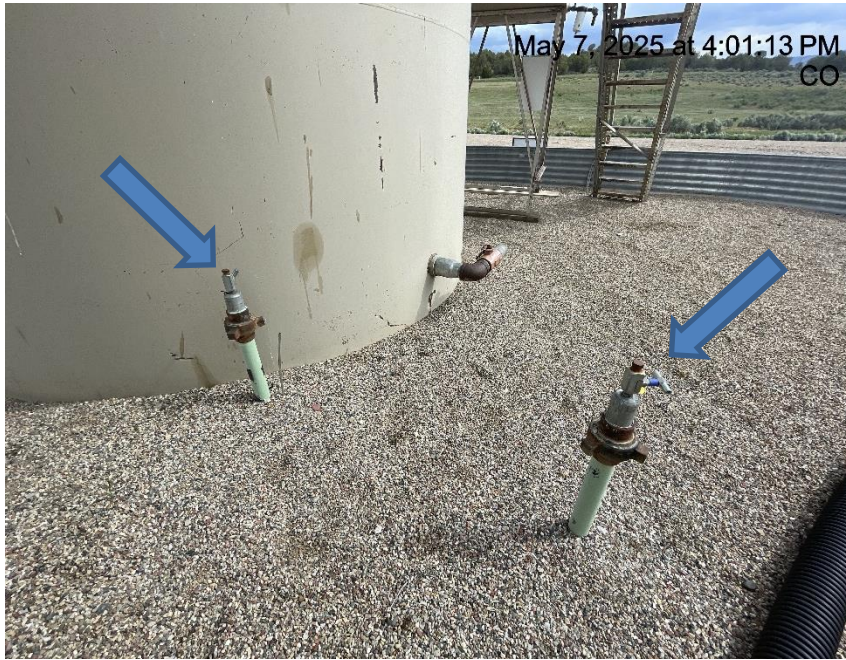

Inspection/Audit Photos

Location Name: QB ENERGY OPERATING LLC BENZEL 25-10C (K25) Pad

Location #: 335344

Photo # 9636 From entrance to location

Photo # 9637 Location

Inspection/Audit Photos

Location Name: QB ENERGY OPERATING LLC BENZEL 25-10C (K25) Pad

Location #: 335344

Photo # 9638 Location

Photo # 9639 Location

Inspection/Audit Photos

Location Name: QB ENERGY OPERATING LLC BENZEL 25-10C (K25) Pad

Location #: 335344

Photo # 9640 Location

Photo # 9641 Location

Inspection/Audit Photos

Location Name: QB ENERGY OPERATING LLC BENZEL 25-10C (K25) Pad

Location #: 335344

Photo # 9642 Unused flowlines lack lockout tagout (OOSLAT)

Photo # 9643 Unused flowline lacks lockout tagout (OOSLAT)

Inspection/Audit Photos

Location Name: QB ENERGY OPERATING LLC BENZEL 25-10C (K25) Pad

Location #: 335344

Photo # 9644 Unused flowline lacks lockout tagout (OOSLAT)

Photo # 9645 Unused flowline lacks lockout tagout (OOSLAT)