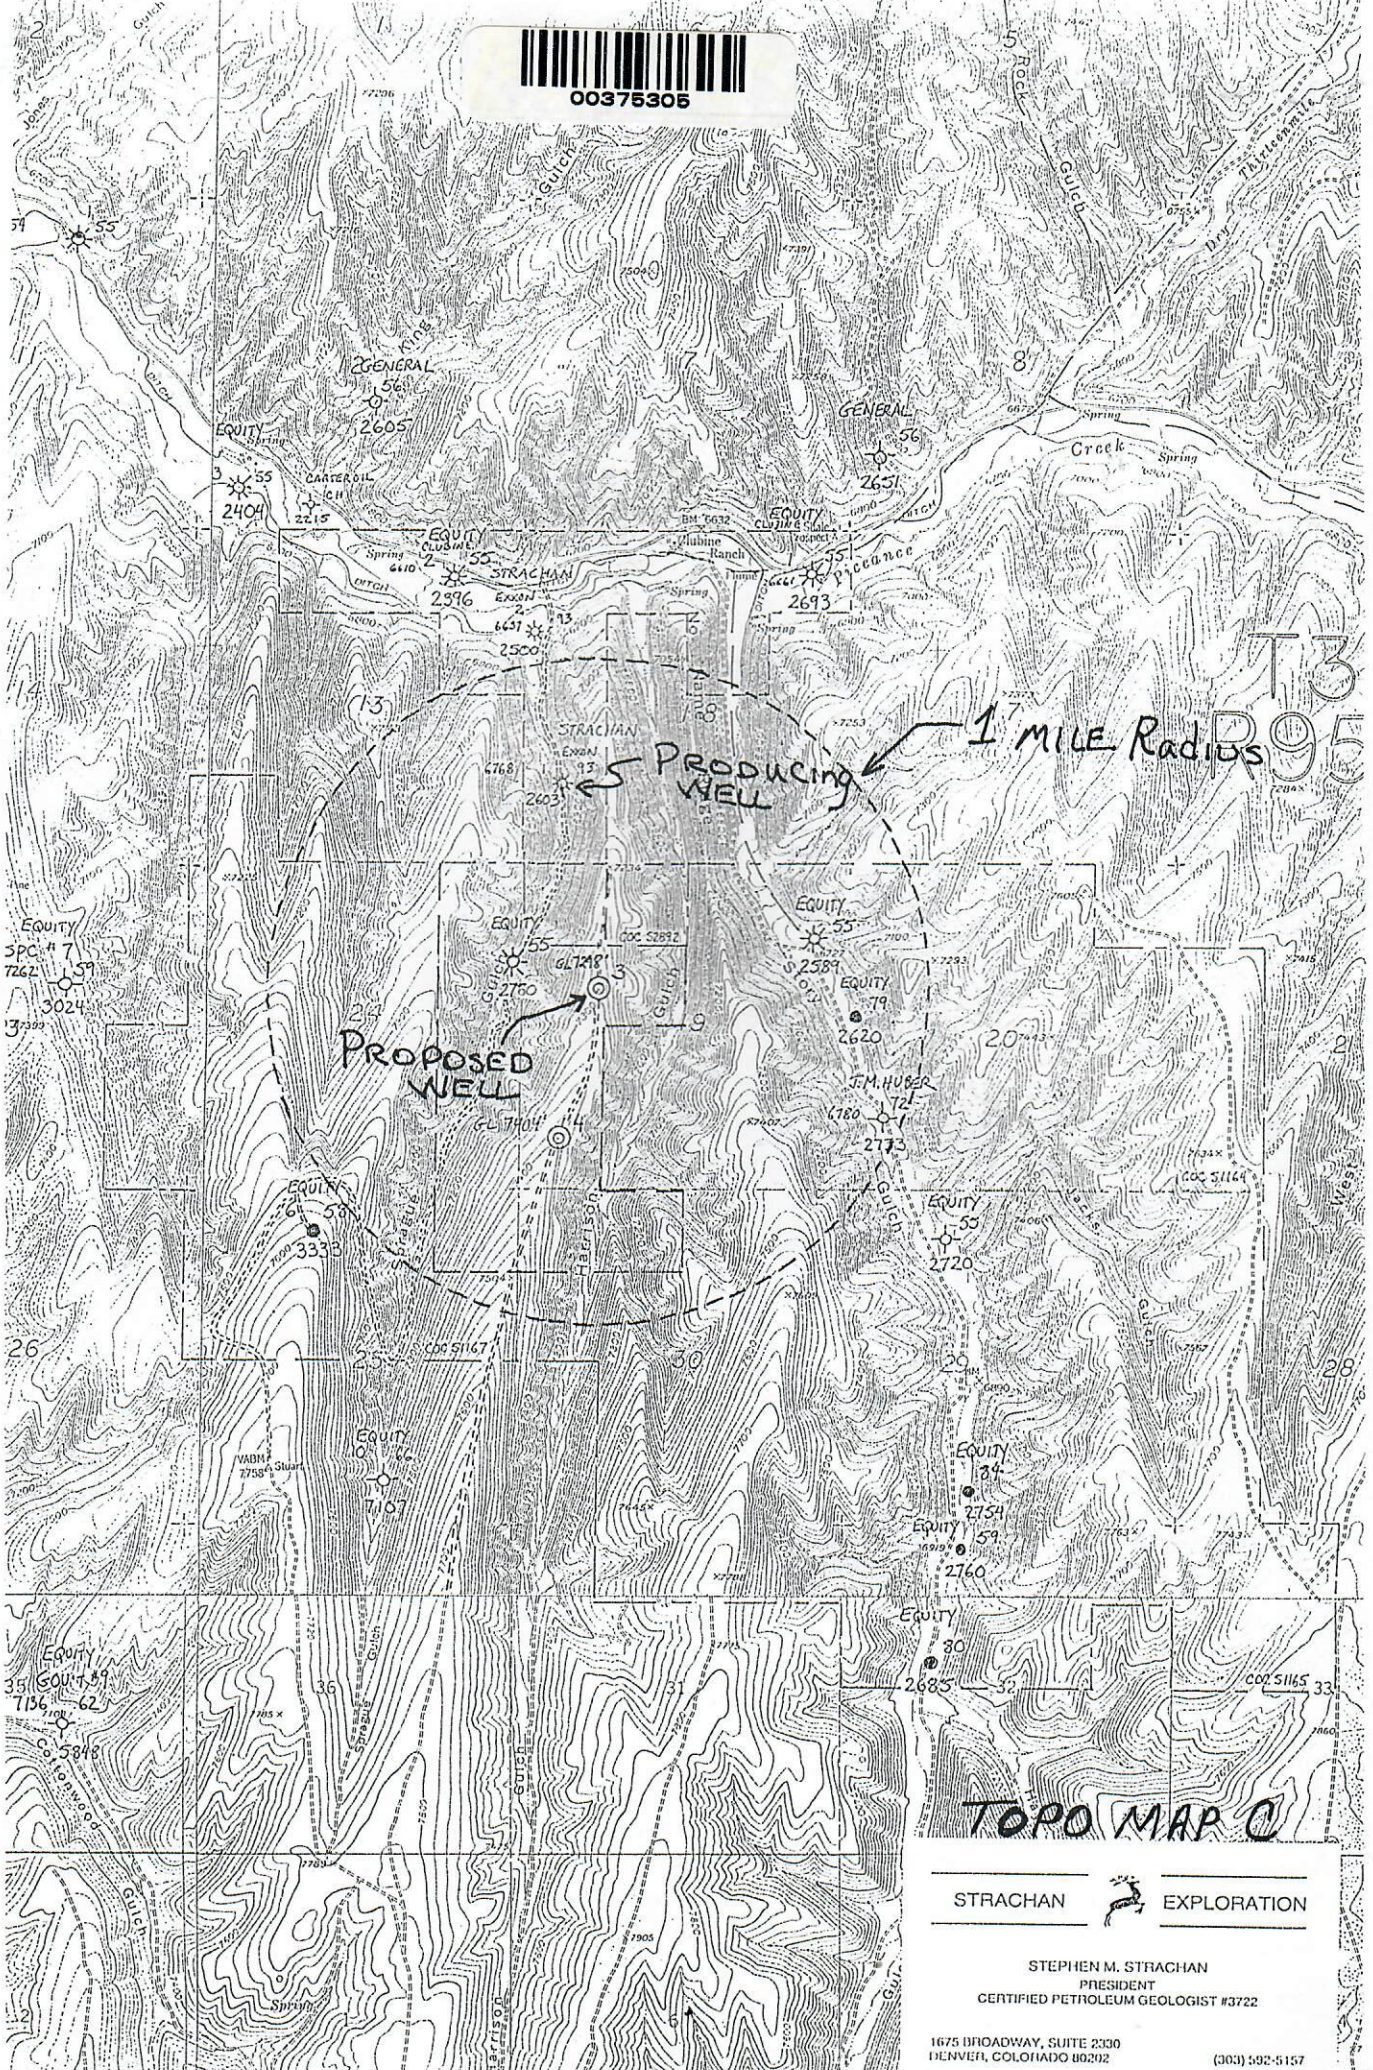

00375305

TOPO MAP ©

STRACHAN  EXPLORATION

STEPHEN M. STRACHAN
PRESIDENT
CERTIFIED PETROLEUM GEOLOGIST #3722

1675 BROADWAY, SUITE 2330
DENVER, COLORADO 80202

(303) 592-5157