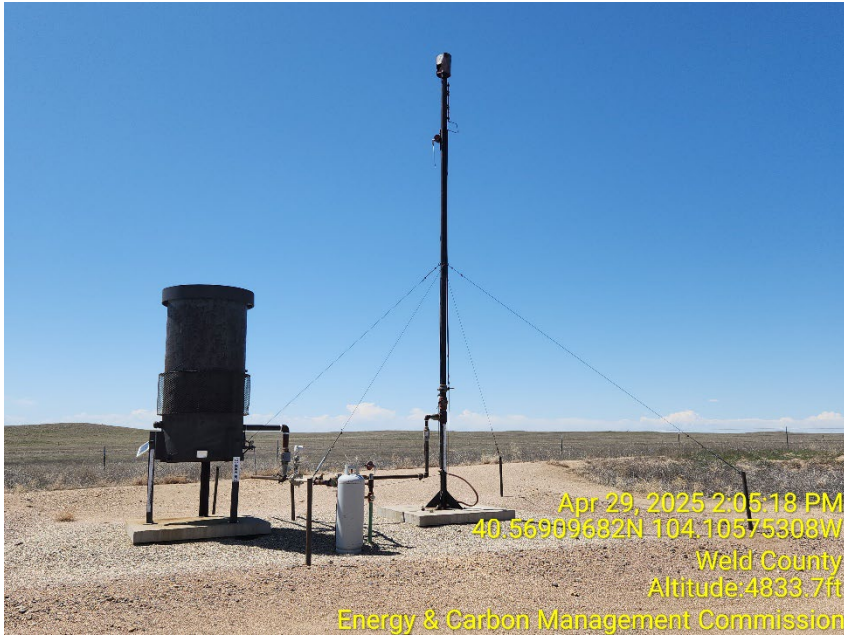

Inspection Photos  
Location Name: State 16-7-60-1H  
Location ID: 432352

Photo 1 – Pumping Unit

Photo 2 – Wildlife Netting in disrepair

Inspection Photos  
Location Name: State 16-7-60-1H  
Location ID: 432352

Photo 3 – Wellhead

Photo 4 – Contact Number is Previous' Operators

**Inspection Photos**  
**Location Name: State 16-7-60-1H**  
**Location ID: 432352**

**Photo 5 – ECD and Flare**

**Photo 6 – Heater Treater, Gas Meter and VRU**