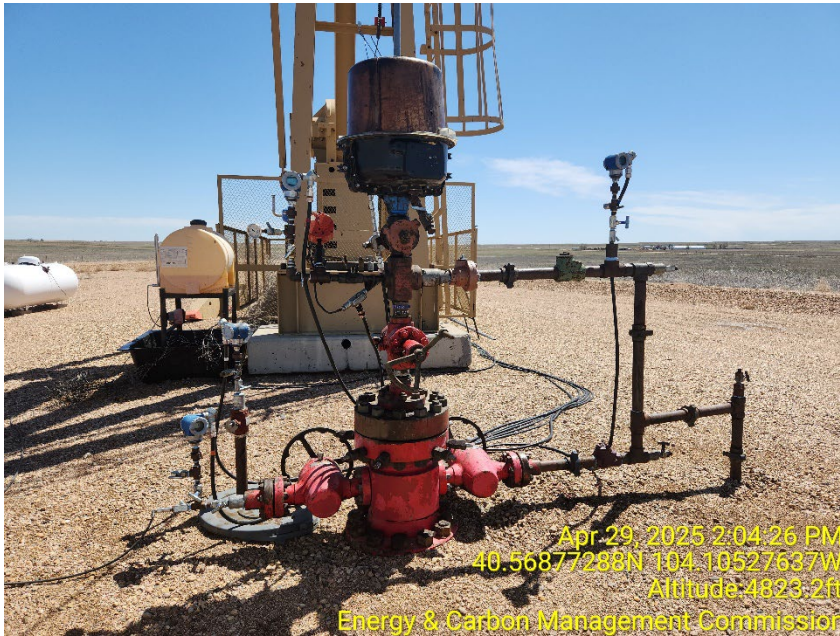

Inspection Photos  
Location Name: State 16-7-60-1H  
Location ID: 432352

Photo 1 – Pumping Unit

Photo 2 – Wildlife Netting in disrepair

Inspection Photos  
Location Name: State 16-7-60-1H  
Location ID: 432352

Photo 3 – Wellhead

Photo 4 – Contact Number is Previous' Operators

**Inspection Photos**  
**Location Name: State 16-7-60-1H**  
**Location ID: 432352**

**Photo 5 – ECD and Flare**

**Photo 6 – Heater Treater, Gas Meter and VRU**

Inspection Photos  
Location Name: State 16-7-60-1H  
Location ID: 432352

Photo 7 – Tank Battery

Photo 8 – Tank Battery Sign – Contact Number is Previous' Operarators

Inspection Photos  
Location Name: State 16-7-60-1H  
Location ID: 432352