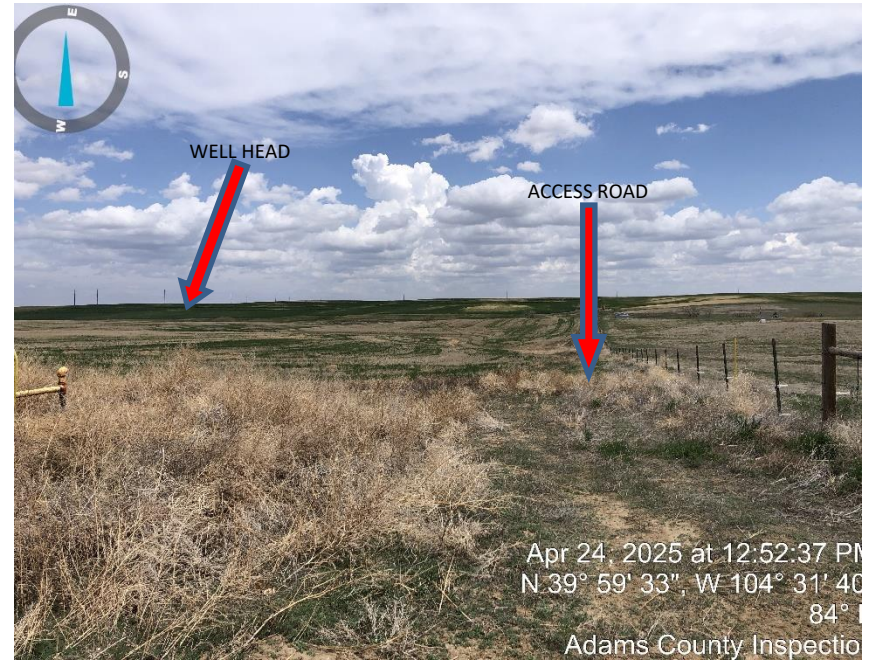

Inspection Photos  
Location Name: RANDALL 22-2  
Location ID: 320134

Photo #1 Tank (weeds)

Photo #2 Separator & Meter (weeds)

**Inspection Photos**  
**Location Name: RANDALL 22-2**  
**Location ID: 320134**

**Photo #3 Unused tank weeds**

**Photo #4 No access to well head**