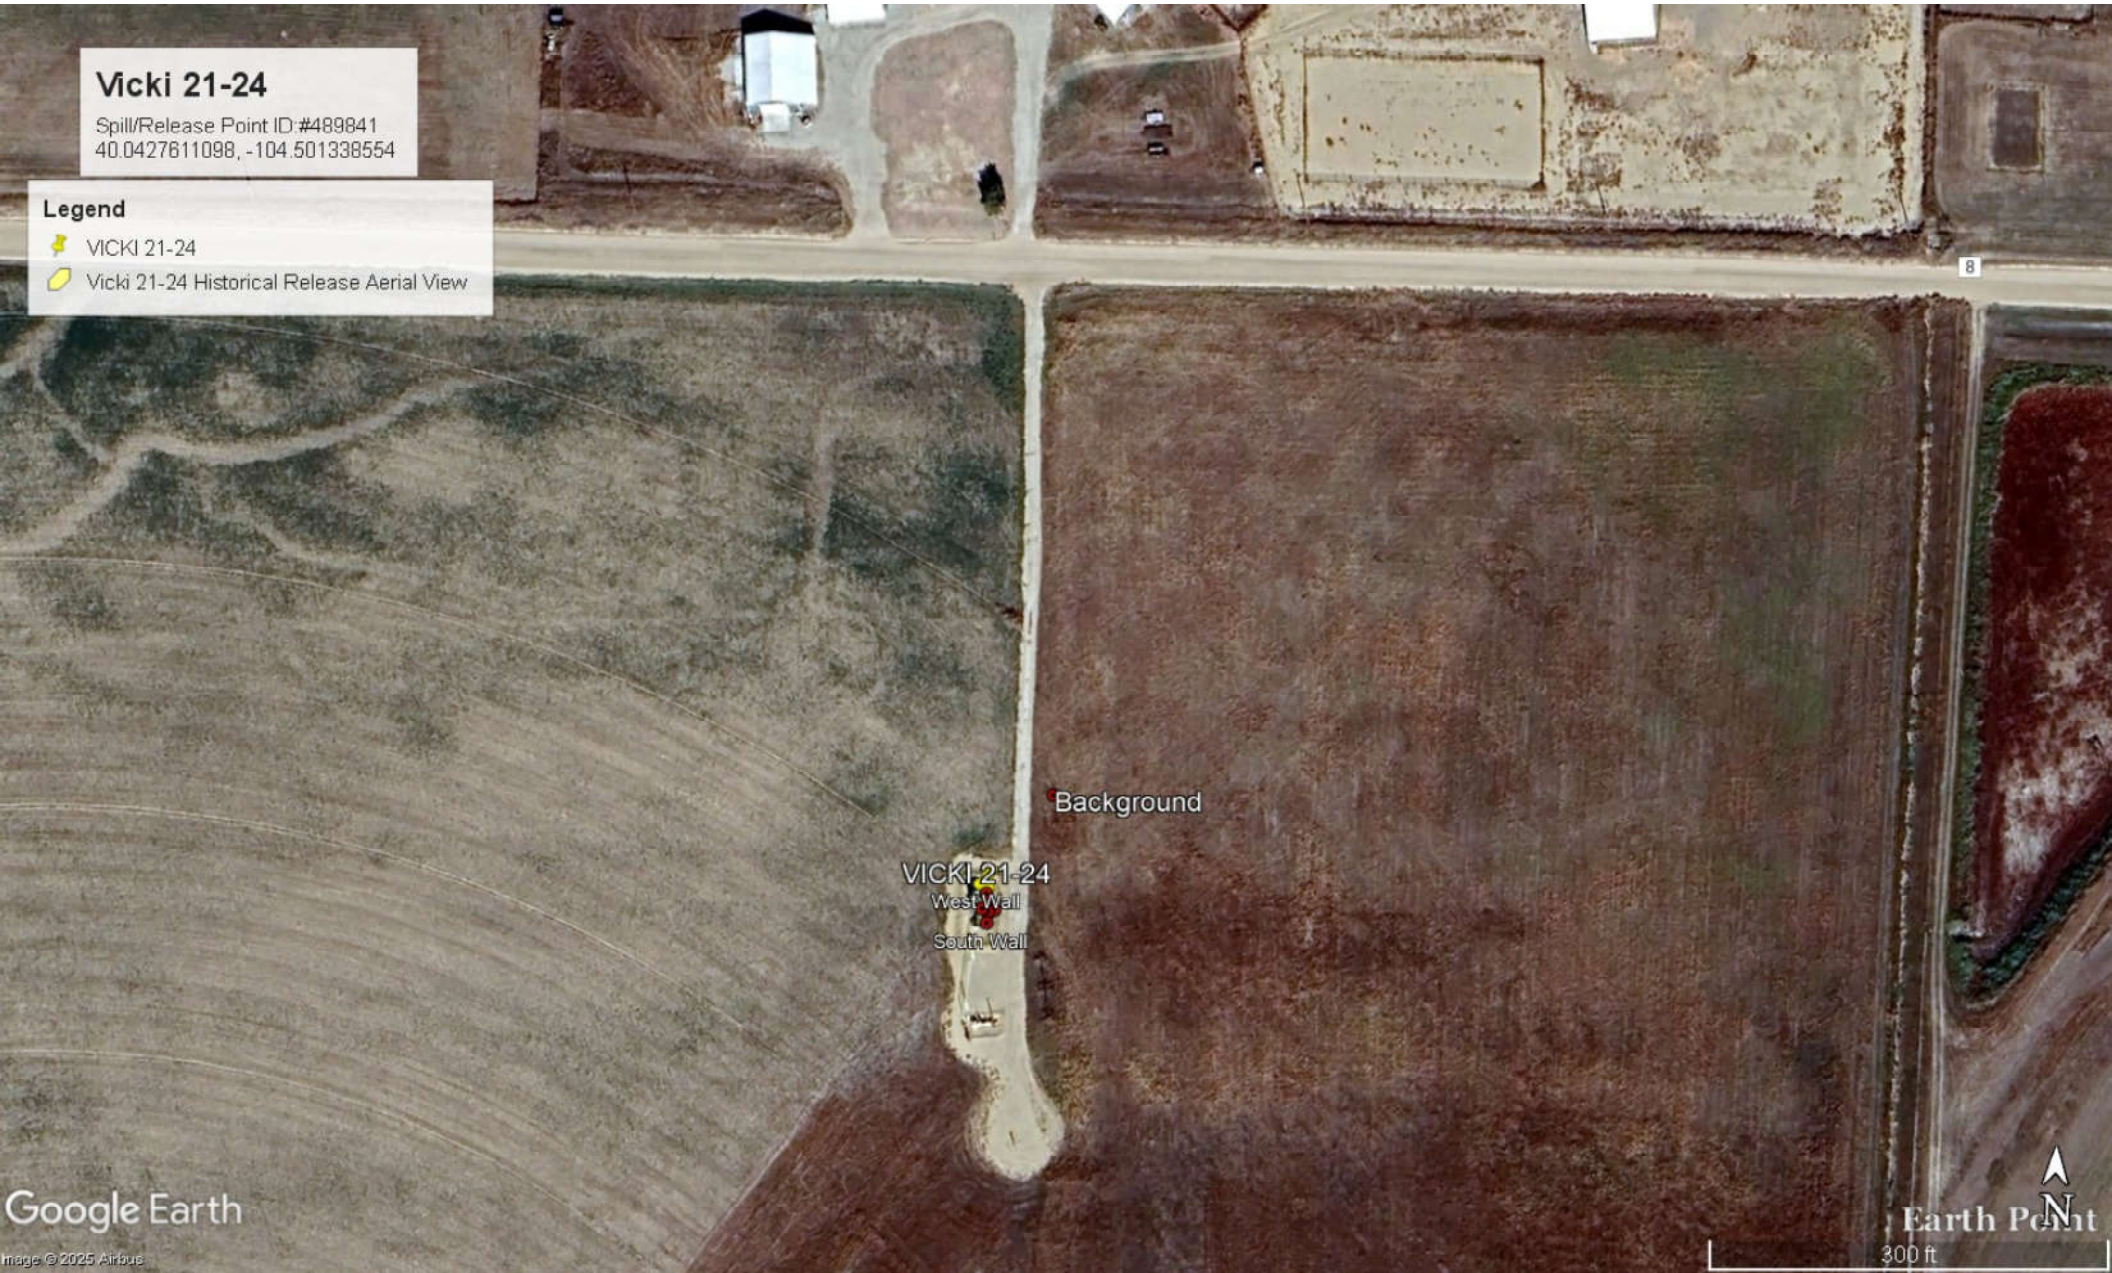

Vicki 21-24

Spill/Release Point ID: #489841
40.0427611098, -104.501338554

Legend

-  VICKI 21-24
-  Vicki 21-24 Historical Release Aerial View

8

Google Earth

Image © 2025 Airbus

Earth Point

300 ft