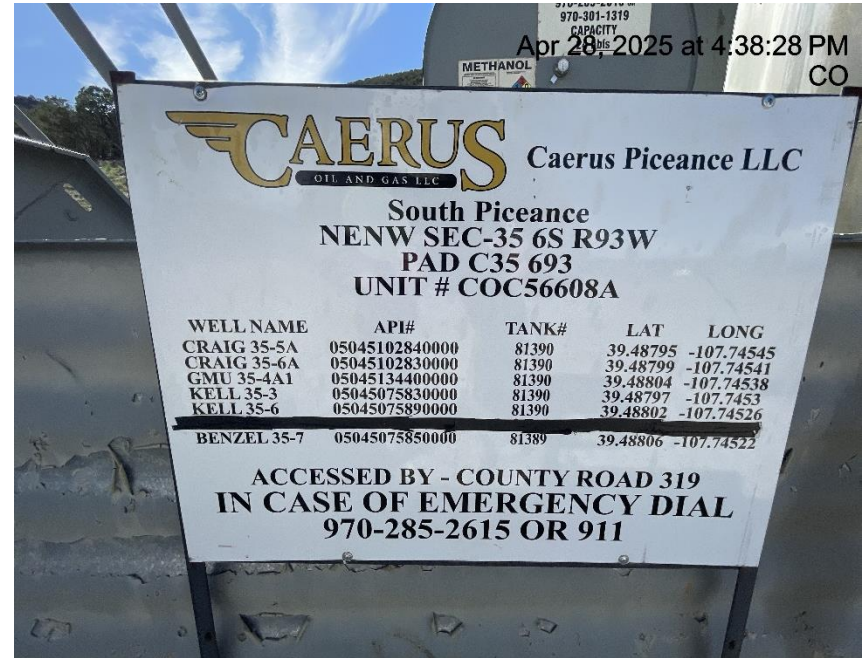

Inspection/Audit Photos

Location Name: QB ENERGY OPERATING LLC KELL 35-3 (C35) Pad

Location #: 335359

Photo # 7012 From entrance to location

Photo # 7013 Location

Inspection/Audit Photos

Location Name: QB ENERGY OPERATING LLC KELL 35-3 (C35) Pad

Location #: 335359

Photo # 7014 Location

Photo # 7015 Location

Inspection/Audit Photos

Location Name: QB ENERGY OPERATING LLC KELL 35-3 (C35) Pad

Location #: 335359

Photo # 7016 Location

Photo # 7017 Location

Inspection/Audit Photos

Location Name: QB ENERGY OPERATING LLC KELL 35-3 (C35) Pad

Location #: 335359

Photo # 7018 Location