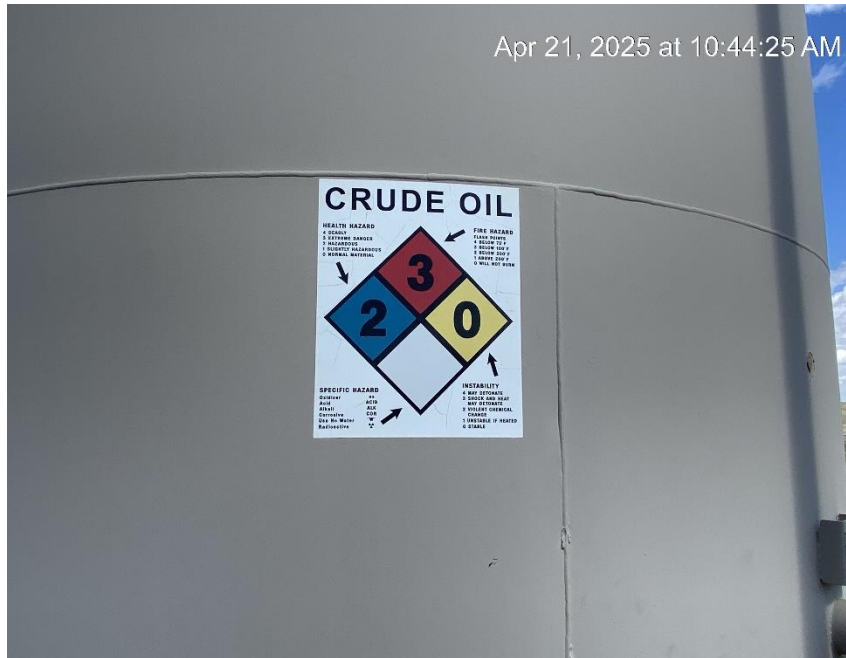

Arch Oil & Gas LLC
J P Weise 2
Location ID: 312744

Missing information

Unused equipment

Arch Oil & Gas LLC
J P Weise 2
Location ID: 312744

Label on opposite side of tank

Damaged label

Arch Oil & Gas LLC
J P Weise 2
Location ID: 312744

Stained soil below valve

Debris

Arch Oil & Gas LLC
J P Weise 2
Location ID: 312744

Debris

Debris

Arch Oil & Gas LLC
J P Weise 2
Location ID: 312744

Missing required information

Debris