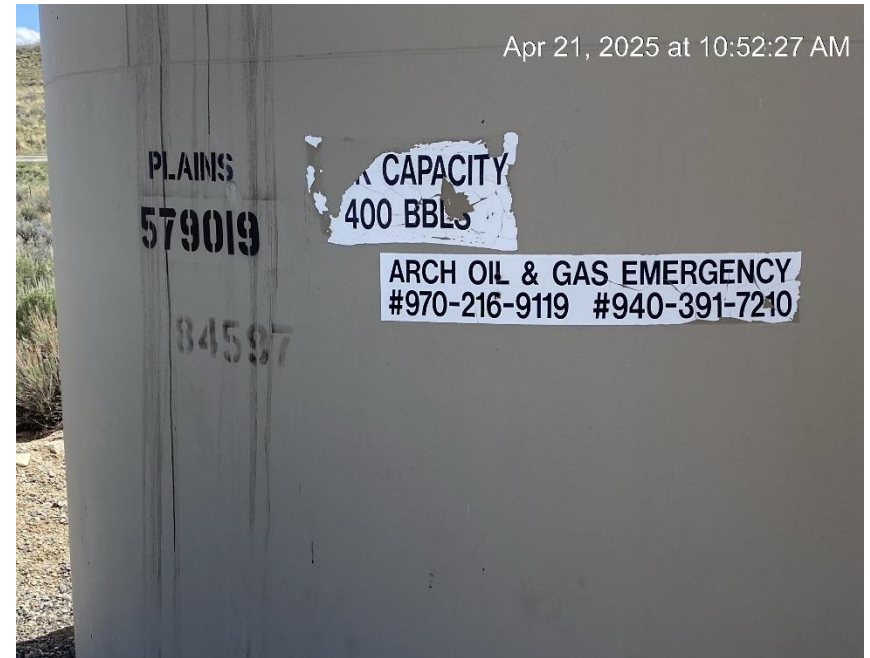

Arch Oil & Gas LLC
J P Weise 2
Location ID: 312744

Missing information

Unused equipment

Arch Oil & Gas LLC
J P Weise 2
Location ID: 312744

Label on opposite side of tank

Damaged label

Arch Oil & Gas LLC
J P Weise 2
Location ID: 312744

Stained soil below valve

Debris

Arch Oil & Gas LLC
J P Weise 2
Location ID: 312744

Debris

Debris

Arch Oil & Gas LLC
J P Weise 2
Location ID: 312744

Missing required information

Debris