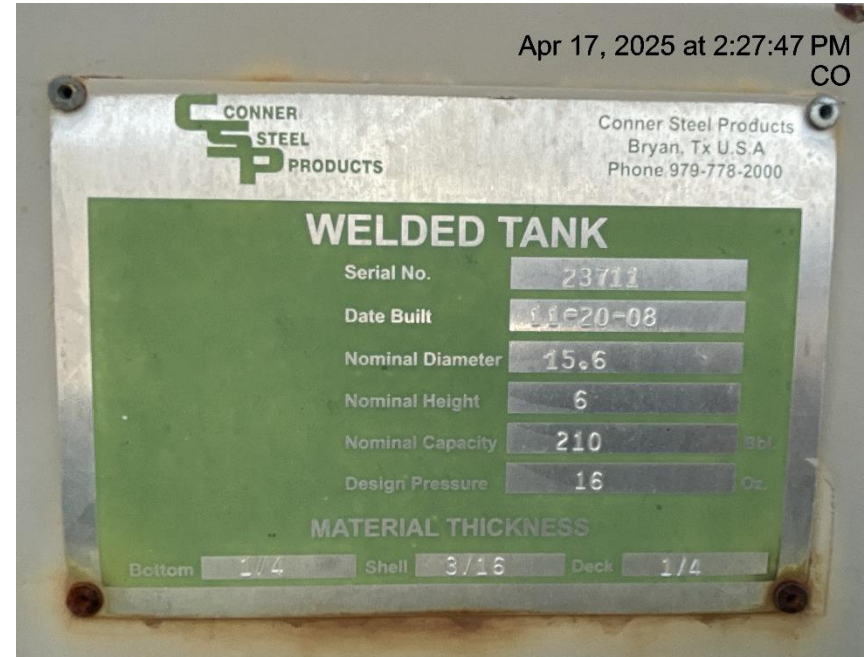

Location ID: 335429

Photo # 2646 Labeling on methanol tank is weathered & some required information is illegible & additionally tank capacity is incorrect

Photo # 2647 Correct tank capacity

Inspection/Audit Photos