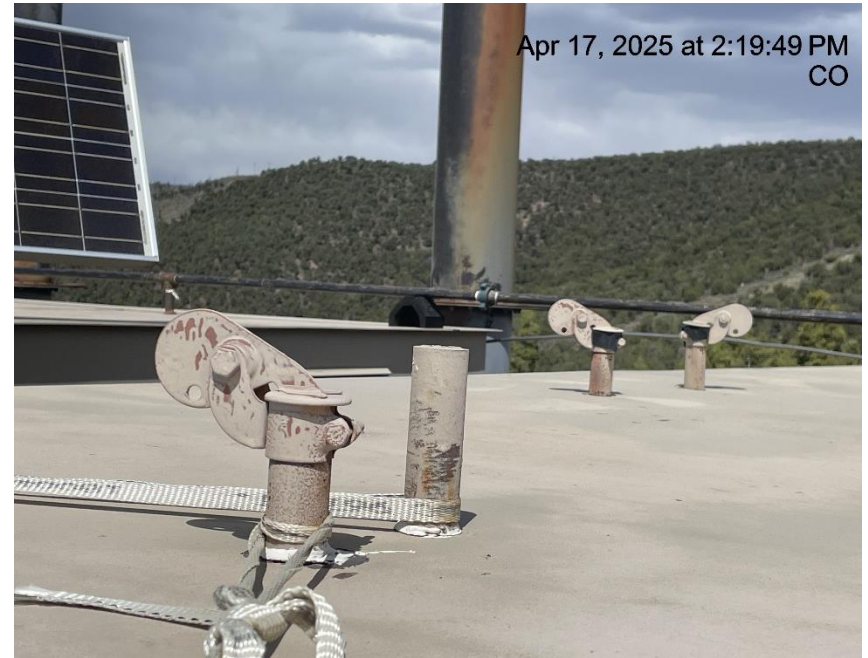

Inspection/Audit Photos

Location Name: TEP ROCKY MOUNTAIN LLC JOLLEY 17-15 Pad

Location ID: 335429

Photo # 2632 PRV vent line does not comply with CECMC pressure safety device rules

Photo # 2633 PRV vent line does not comply with CECMC pressure safety device rules