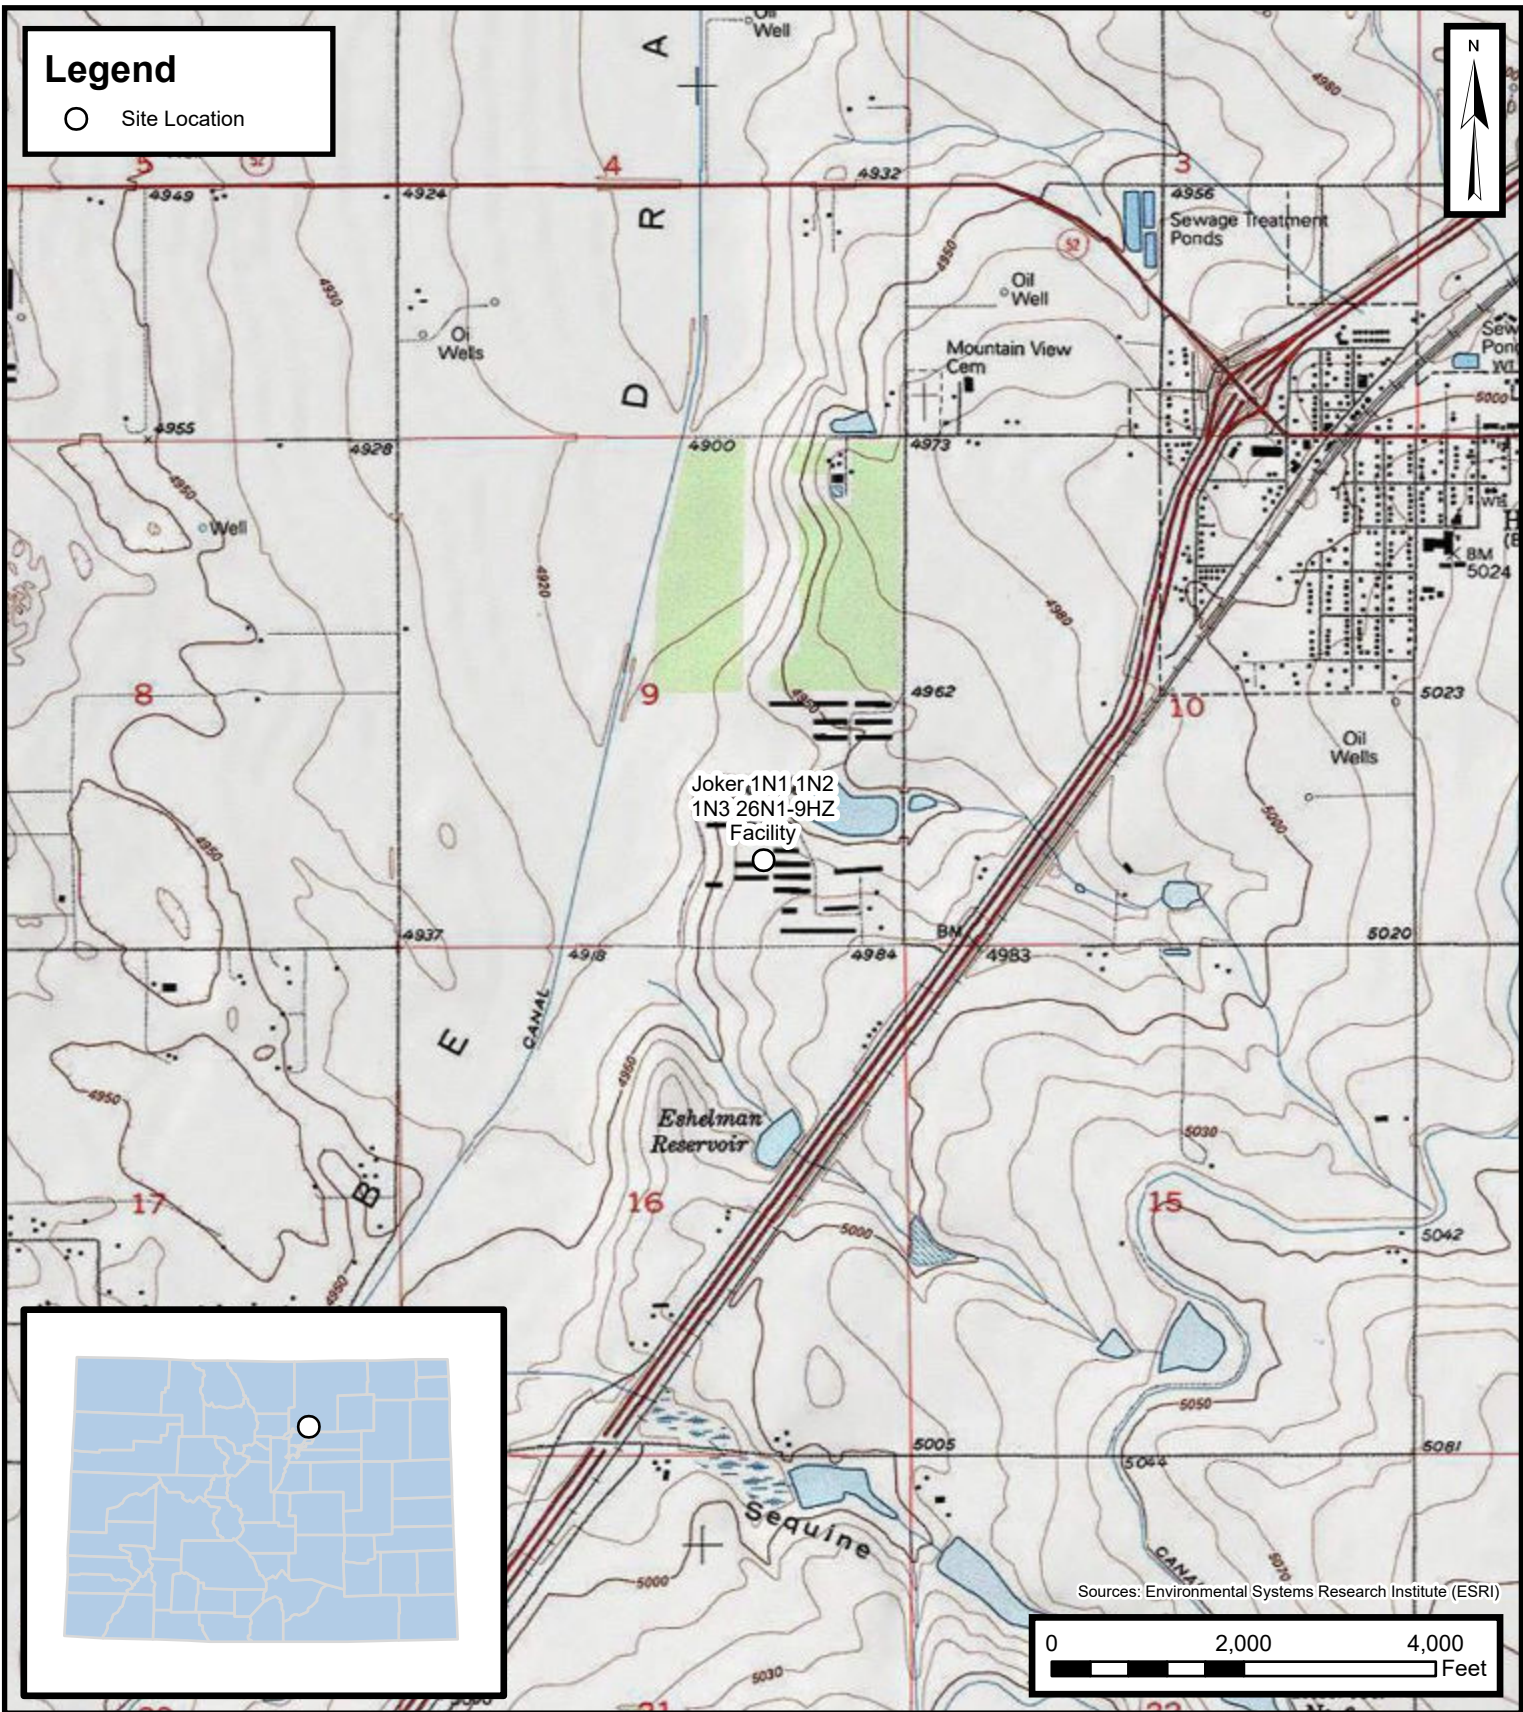

Legend

○ Site Location

Sources: Environmental Systems Research Institute (ESRI)

Site Location Map

Joker 1N1 1N2 1N3 26N1-9HZ Facility
Kerr-McGee Oil & Gas Onshore, LP
SWSE SEC 9-T1N-R65W
Weld County, CO

Project Number: 09A14171248

FIGURE

1