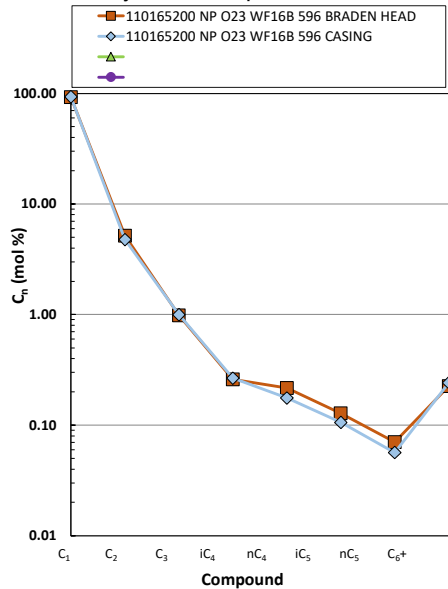

Hydrocarbon Composition Plot