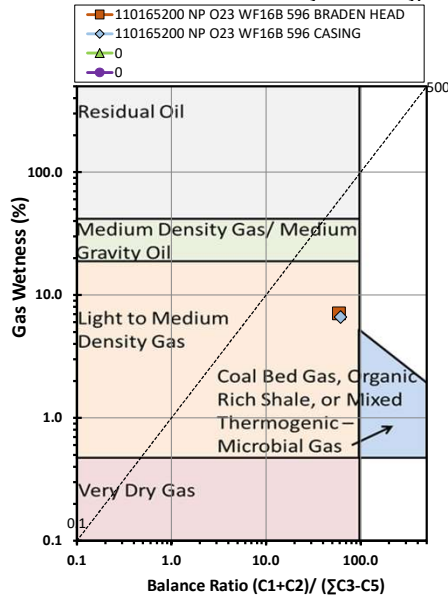

Haworth Ratio Plot - Characterization of Hydrocarbon Type