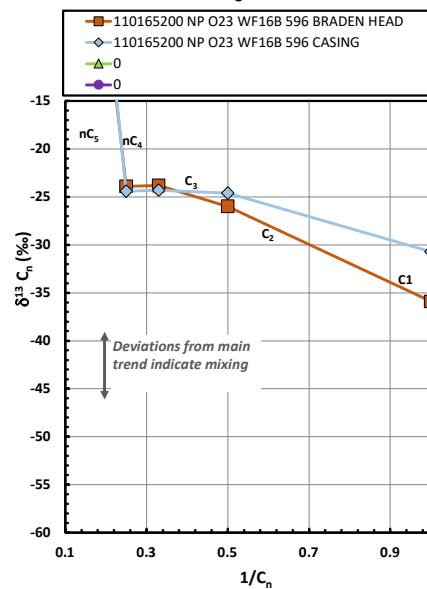

Mixing Plot