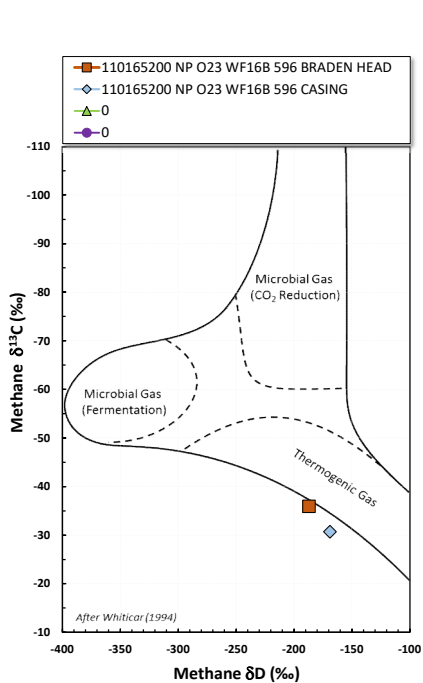

Haworth Ratio Plot - Characterization of Hydrocarbon Type