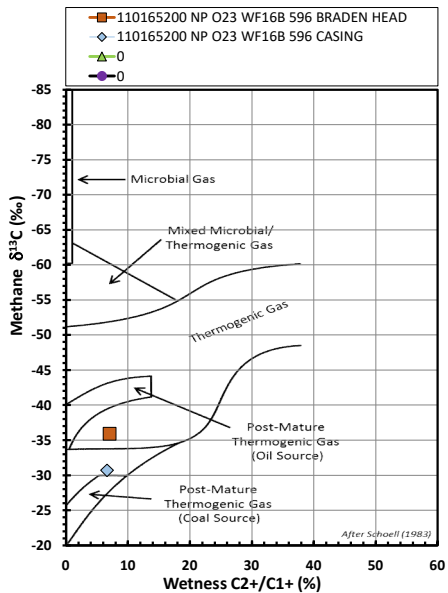

Methane $\delta^{13}\text{C}$ vs Wetness Genetic Classification Plot

Haworth Ratio Plot - Characterization of Hydrocarbon Type