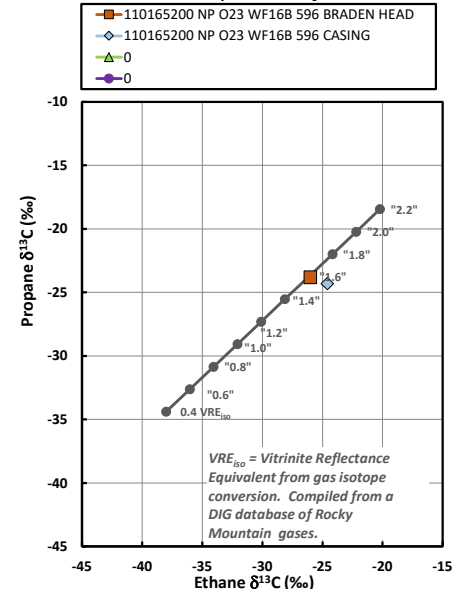

Ethane - Propane Maturity Plot