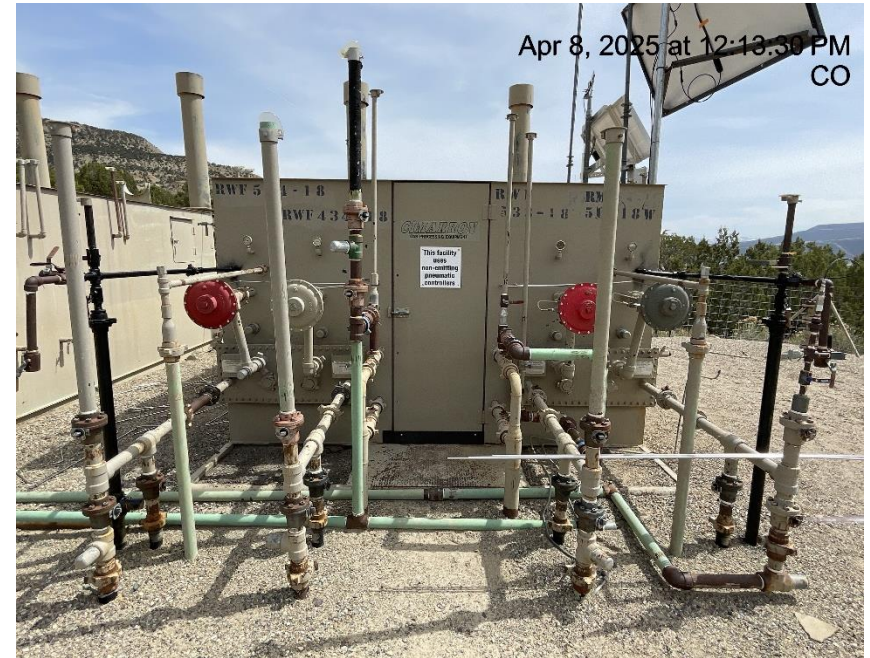

Inspection/Audit Photos

Location Name: TEP ROCKY MOUNTAIN LLC CLOUGH RWF 34-18 pad

Location ID: 324158

Photo # 9283 Location