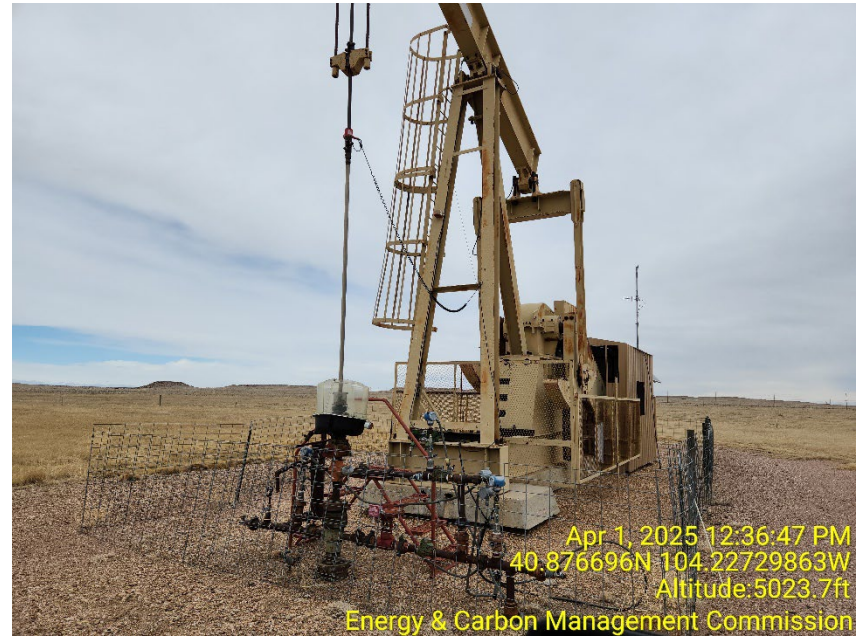

Inspection Photos
Location Name: Shable 32-42
Location ID: 410065

Photo 1 – Lease Road – Erosion

Photo 2 – Lease Road – Erosion

Inspection Photos
Location Name: Shable 32-42
Location ID: 410065

Photo 3 – Sign at Entrance

Photo 4 – Pumping Unit

Inspection Photos
Location Name: Shable 32-42
Location ID: 410065

Photo 5 – Wellhead

Photo 6 – Wellhead Sign

Inspection Photos
Location Name: Shable 32-42
Location ID: 410065

Photo 5 – Erosion on Lease Road