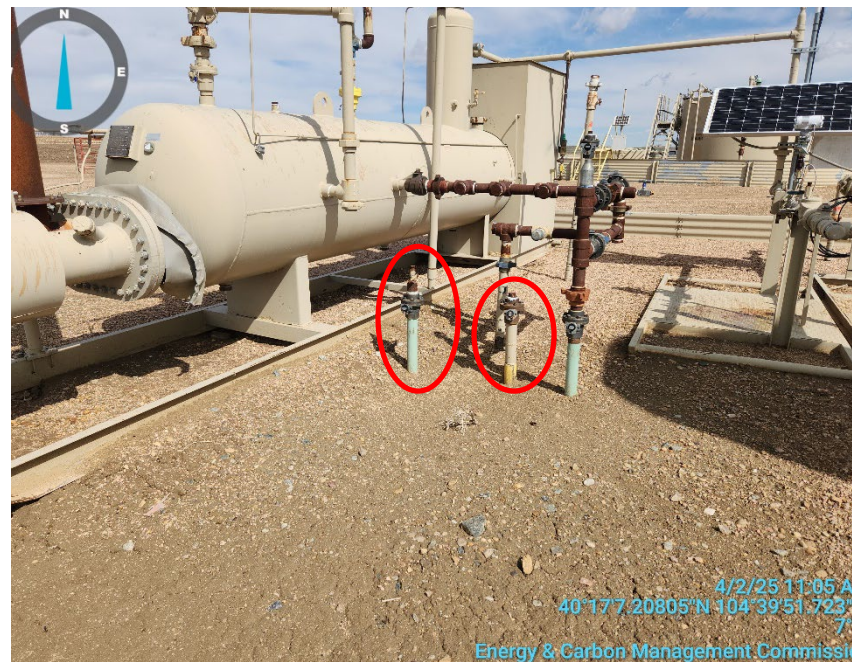

Inspection Photos
Location Name: Mantle #1, 4-2-28
Location ID: 332706

Photo 1: Location from entrance

Photo 2: Tank Battery Signs

Inspection Photos
Location Name: Mantle #1, 4-2-28
Location ID: 332706

Photo 3: Centralized tank battery

Photo 4: Wellhead Sign. Unused equipment

Inspection Photos
Location Name: Mantle #1, 4-2-28
Location ID: 332706

Photo 5: Unused equipment

Photo 6: Wellhead Sign. Unused equipment

Inspection Photos
Location Name: Mantle #1, 4-2-28
Location ID: 332706

Photo 7: Unused equipment

Photo 8: Equipment

Inspection Photos
Location Name: Mantle #1, 4-2-28
Location ID: 332706

Photo 9: Unused risers.

Photo 10: Unused risers

Inspection Photos
Location Name: Mantle #1, 4-2-28
Location ID: 332706