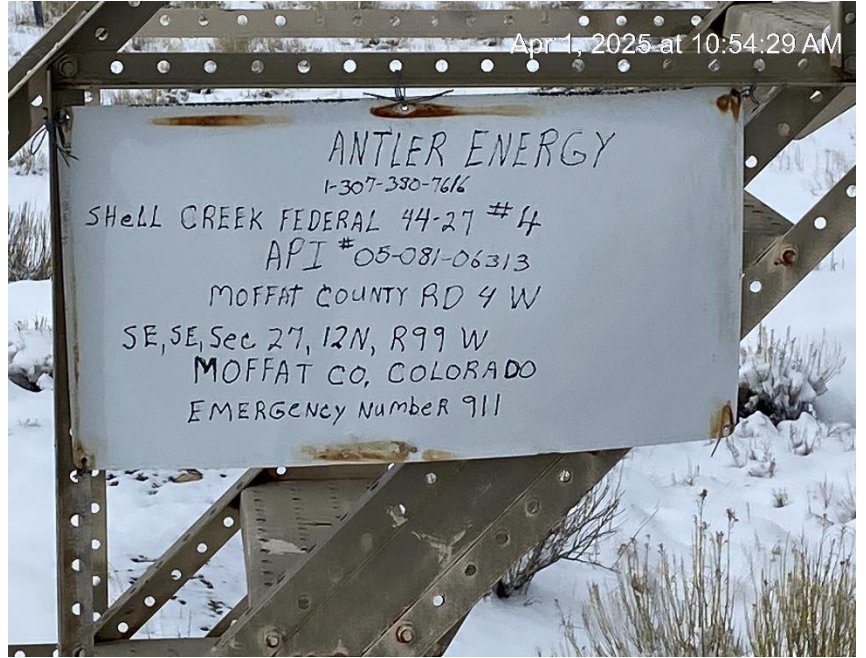

Antler Energy LLC
Shell Creek Federal 44-27 4
Location ID: 312941

Tank battery

Tank battery sign

**Antler Energy LLC
Shell Creek Federal 44-27 4
Location ID: 312941**

Location from Northeast entrance

Wellhead tree